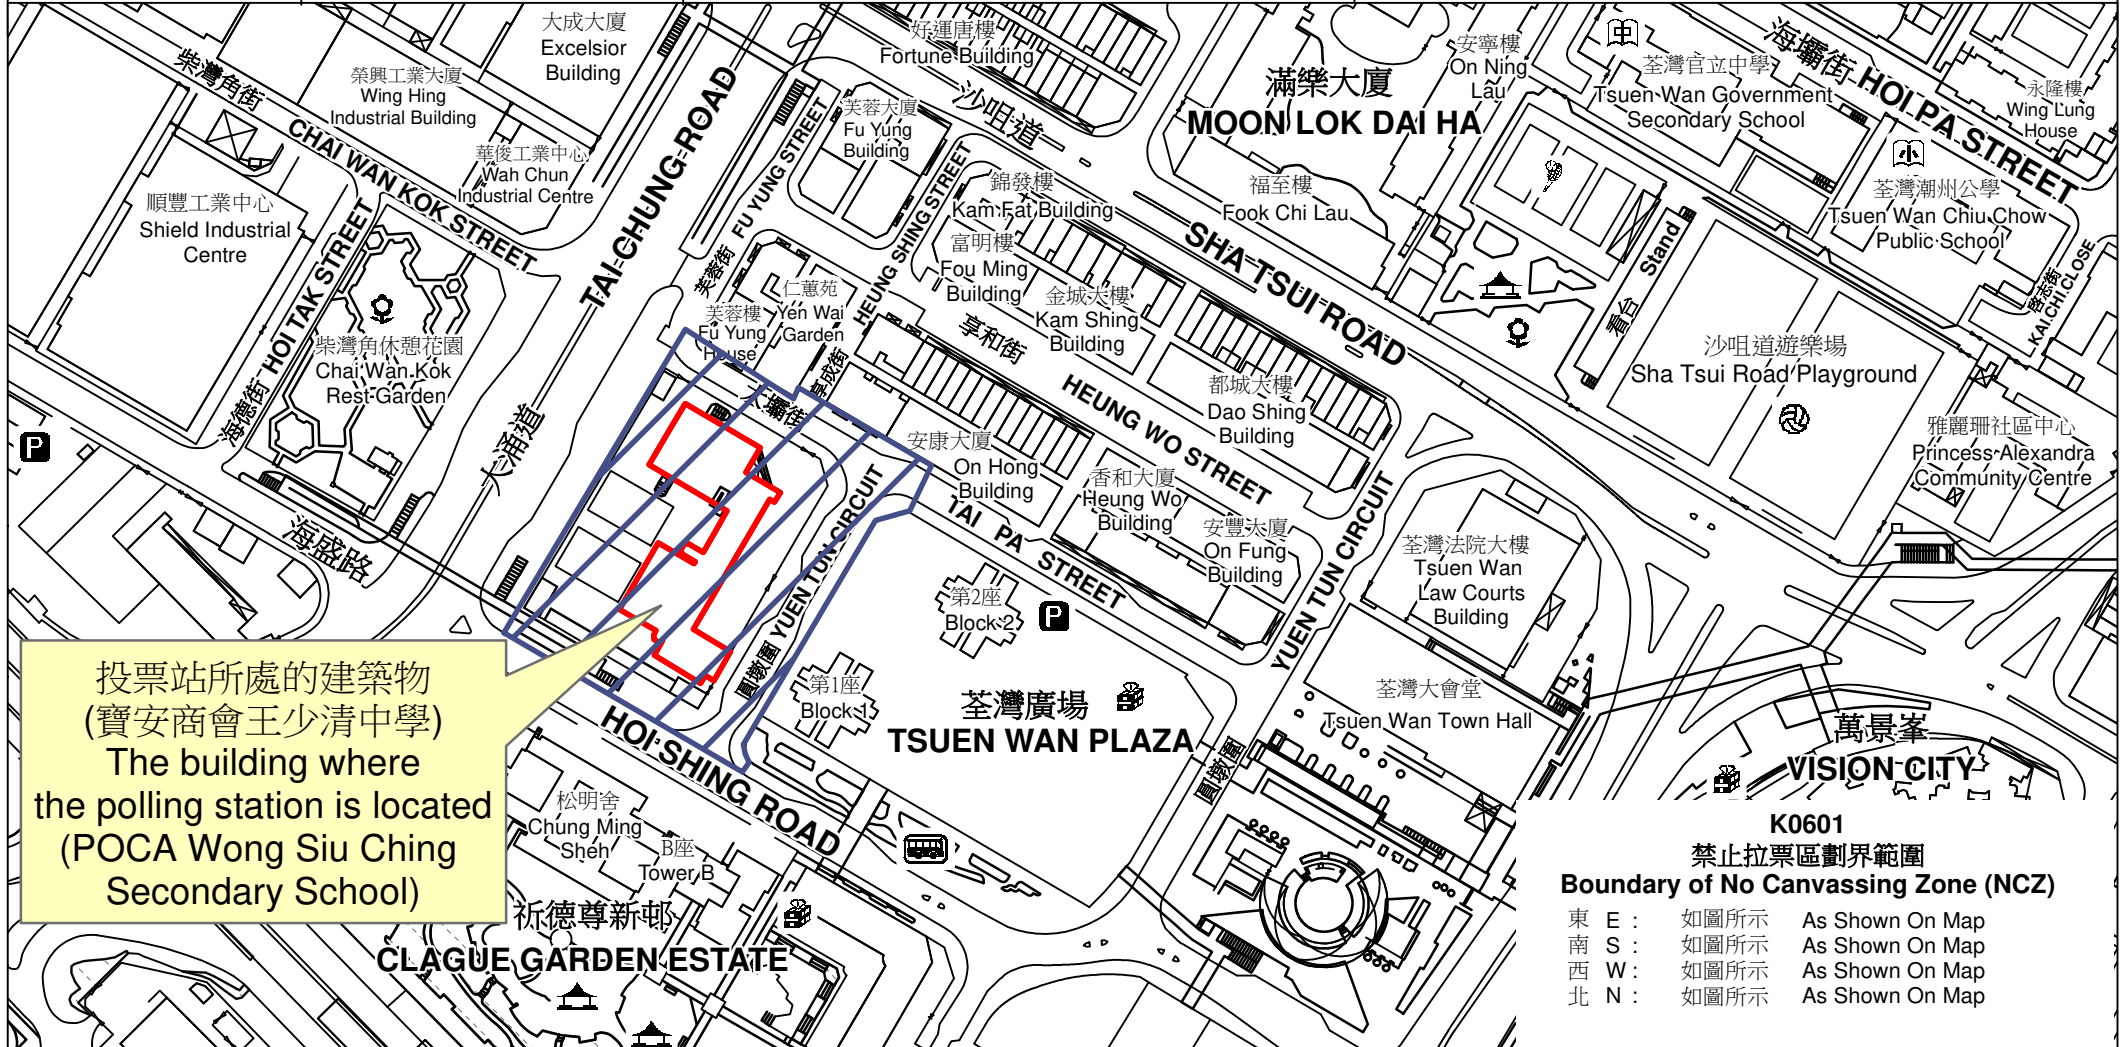

投票站位置圖和禁止拉票區 Polling Station - Location Plan & No Canvassing Zone

投票站編號 Polling Station Code	區議會名稱 Name of District Council	2023年區議會一般選舉區議會地方選區代號及名稱 Code & Name of District Council Geographical Constituency for 2023 District Council Ordinary Election	名稱及地址 Name & Address
K0601	荃灣 TSUEN WAN	K2 荃灣東南 TSUEN WAN SOUTHEAST	寶安商會王少清中學 新界荃灣大壩街2號一樓 POCA Wong Siu Ching Secondary School 1/F, 2 Tai Pa Street, Tsuen Wan, New Territories

 禁止拉票區
No Canvassing Zone