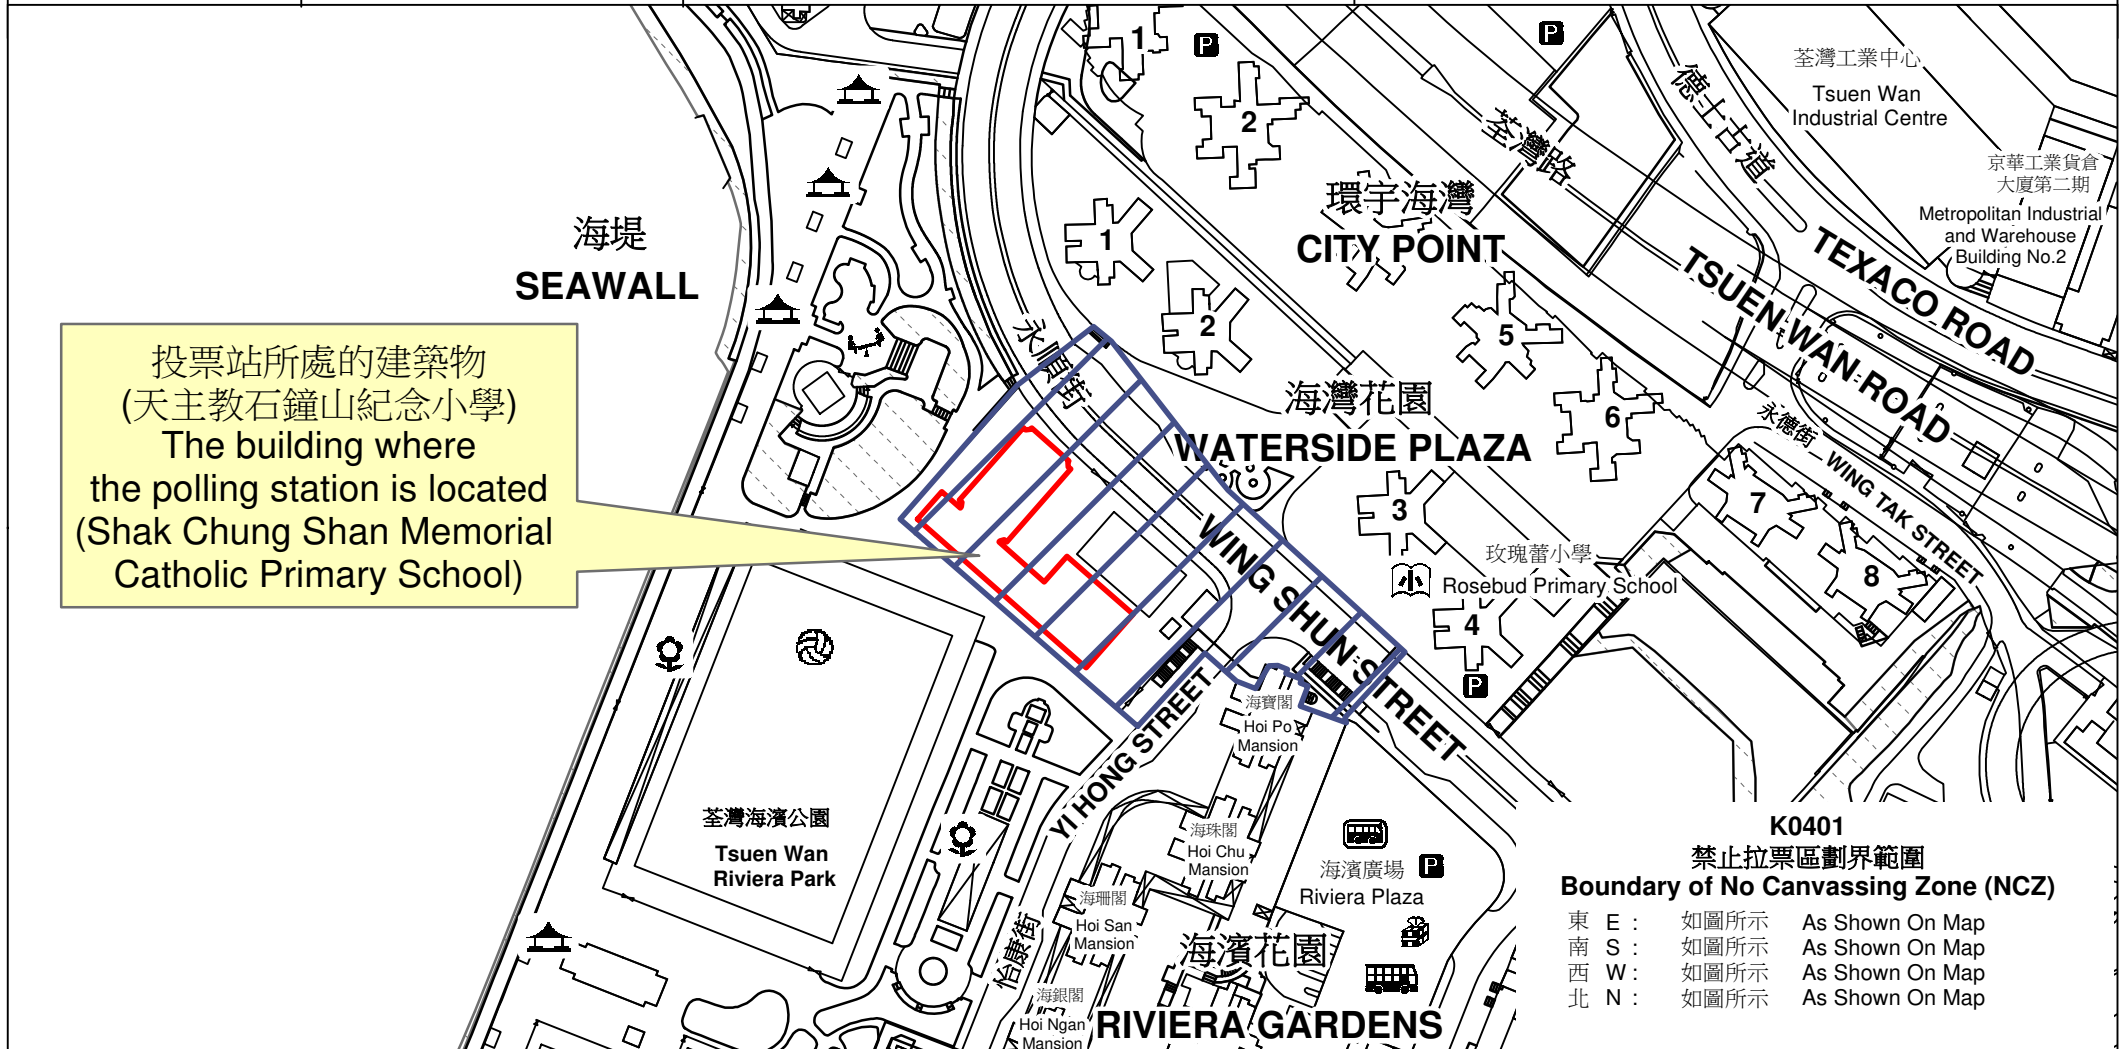

# 投票站位置圖和禁止拉票區 Polling Station - Location Plan & No Canvassing Zone

投票站編號 Polling Station Code	區議會名稱 Name of District Council	2023年區議會一般選舉區議會地方選區代號及名稱 Code & Name of District Council Geographical Constituency for 2023 District Council Ordinary Election	名稱及地址 Name & Address
<b>K0401</b>	<b>荃灣 TSUEN WAN</b>	<b>K2 荃灣東南 TSUEN WAN SOUTHEAST</b>	天主教石鐘山紀念小學 新界荃灣海濱花園永順街39號地下 <b>Shak Chung Shan Memorial Catholic Primary School</b> G/F, 39 Wing Shun Street, Riviera Gardens, Tsuen Wan, New Territories

投票站所處的建築物  
(天主教石鐘山紀念小學)  
The building where  
the polling station is located  
(Shak Chung Shan Memorial  
Catholic Primary School)

**K0401**  
**禁止拉票區劃界範圍**  
**Boundary of No Canvassing Zone (NCZ)**

東 E :	如圖所示	As Shown On Map
南 S :	如圖所示	As Shown On Map
西 W :	如圖所示	As Shown On Map
北 N :	如圖所示	As Shown On Map

 禁止拉票區  
No Canvassing Zone