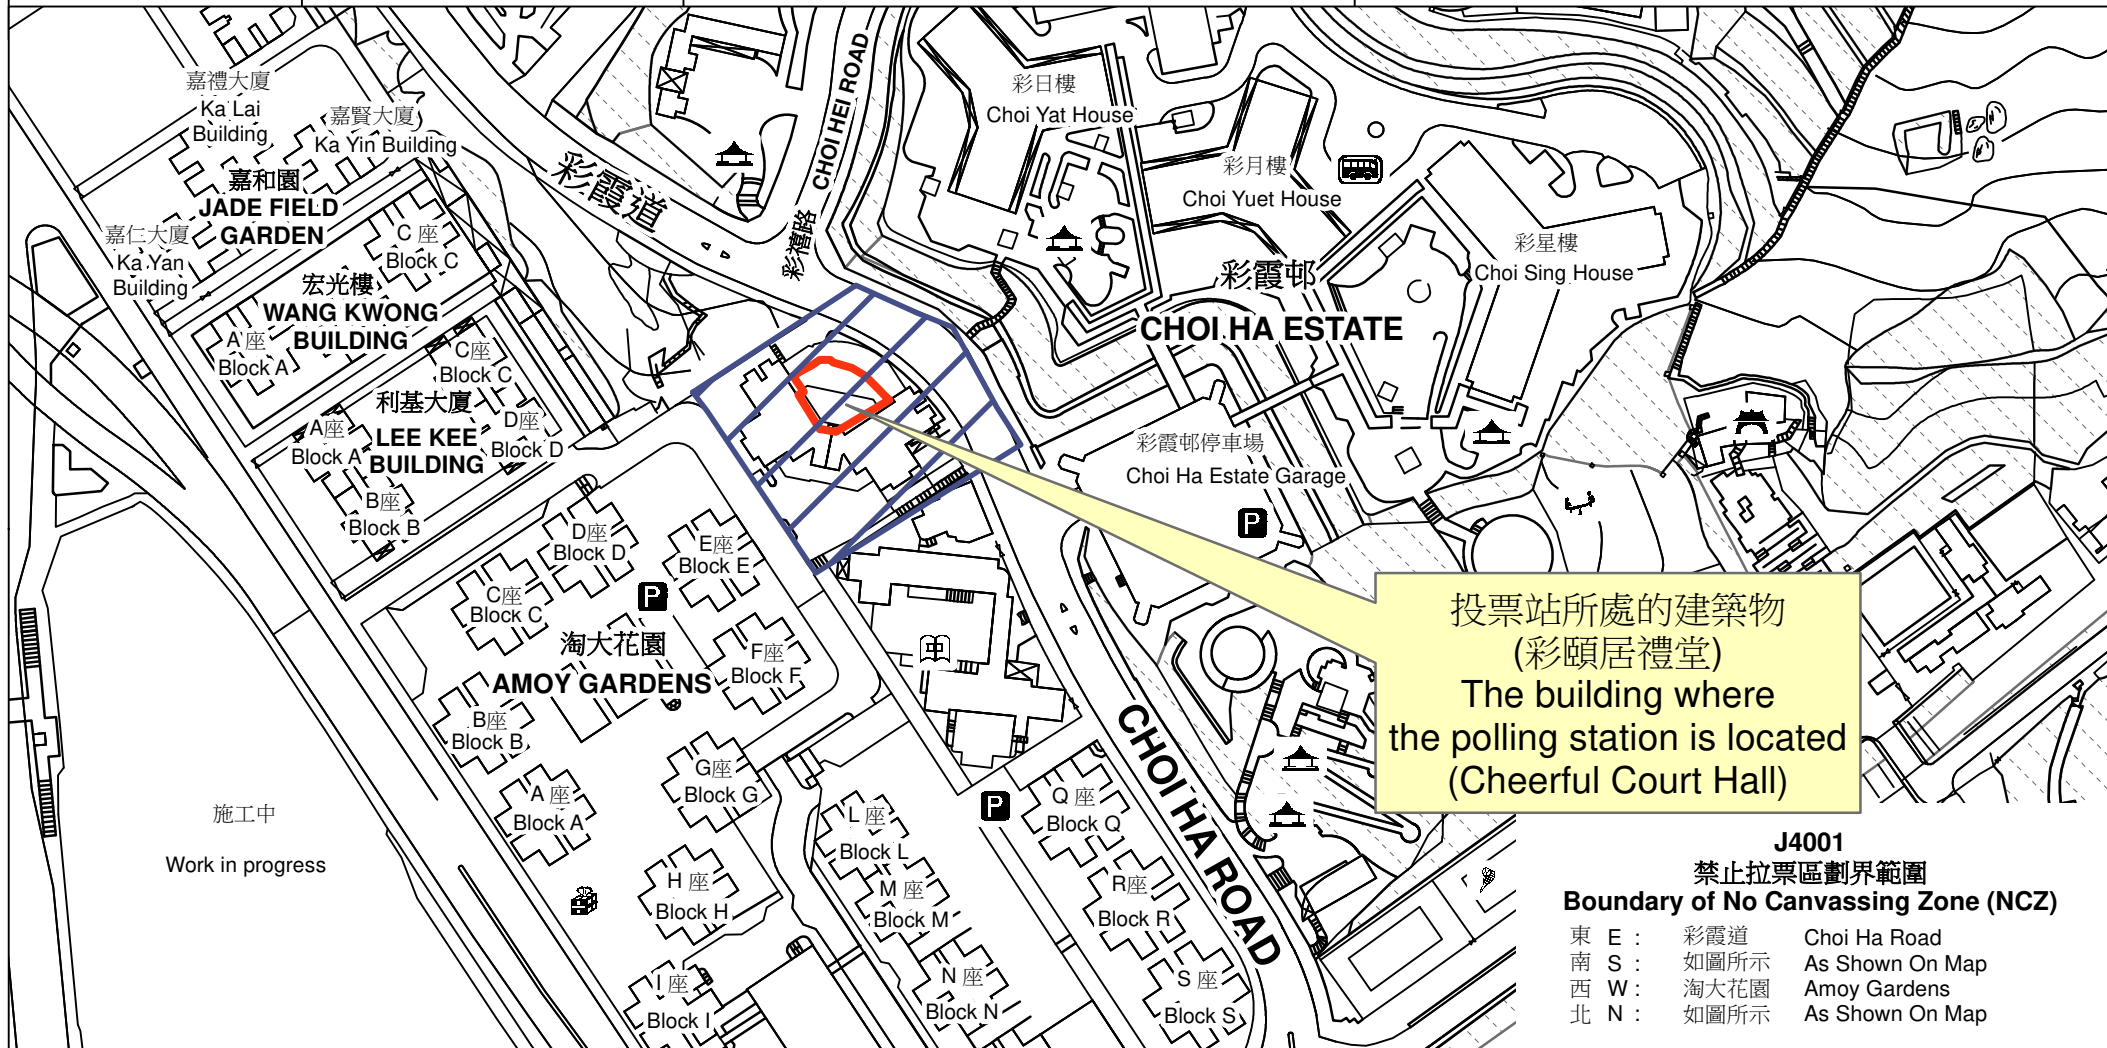

投票站位置圖和禁止拉票區 Polling Station - Location Plan & No Canvassing Zone

投票站編號 Polling Station Code	區議會名稱 Name of District Council	2023年區議會一般選舉區議會地方選區代號及名稱 Code & Name of District Council Geographical Constituency for 2023 District Council Ordinary Election	名稱及地址 Name & Address
J4001	觀塘 KWUN TONG	J4 觀塘西 KWUN TONG WEST	彩頤居禮堂 九龍牛頭角彩霞道55號彩頤居地下 Cheerful Court Hall G/F, Cheerful Court, 55 Choi Ha Road, Ngau Tau Kok, Kowloon

投票站所處的建築物
(彩頤居禮堂)
The building where
the polling station is located
(Cheerful Court Hall)

J4001
禁止拉票區劃界範圍
Boundary of No Canvassing Zone (NCZ)

東 E :	彩霞道	Choi Ha Road
南 S :	如圖所示	As Shown On Map
西 W :	淘大花園	Amoy Gardens
北 N :	如圖所示	As Shown On Map

 禁止拉票區
No Canvassing Zone