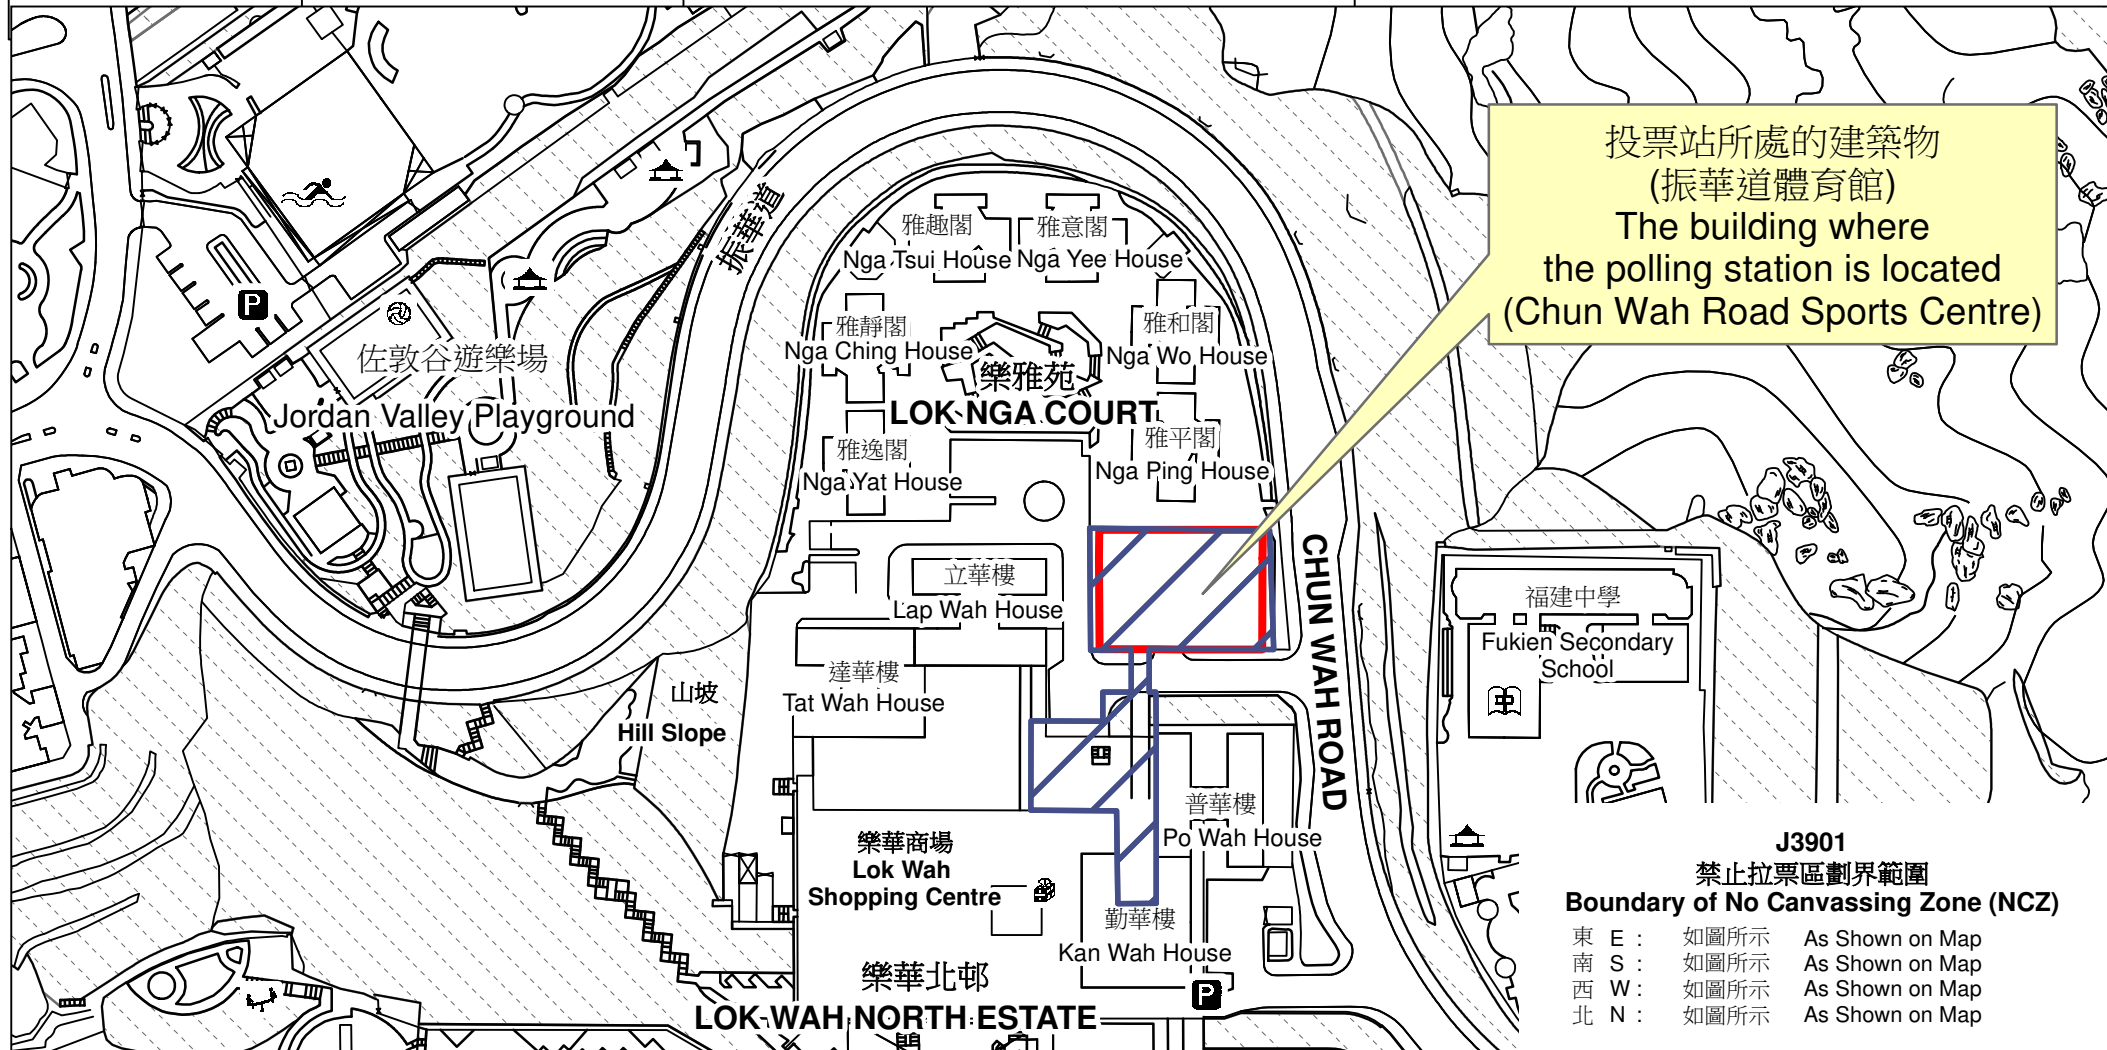

# 投票站位置圖和禁止拉票區 Polling Station - Location Plan & No Canvassing Zone

投票站編號 Polling Station Code	區議會名稱 Name of District Council	2023年區議會一般選舉區議會地方選區代號及名稱 Code & Name of District Council Geographical Constituency for 2023 District Council Ordinary Election	名稱及地址 Name & Address
<b>J3901</b>	<b>觀塘 KWUN TONG</b>	<b>J4 觀塘西 KWUN TONG WEST</b>	振華道體育館 九龍牛頭角振華道50號樂雅苑停車場頂樓 <b>Chun Wah Road Sports Centre</b> Top Floor, Lok Nga Court Carpark, 50 Chun Wah Road, Ngau Tau Kok, Kowloon

**J3901**  
**禁止拉票區劃界範圍**  
**Boundary of No Canvassing Zone (NCZ)**

東 E :	如圖所示	As Shown on Map
南 S :	如圖所示	As Shown on Map
西 W :	如圖所示	As Shown on Map
北 N :	如圖所示	As Shown on Map

 禁止拉票區  
No Canvassing Zone