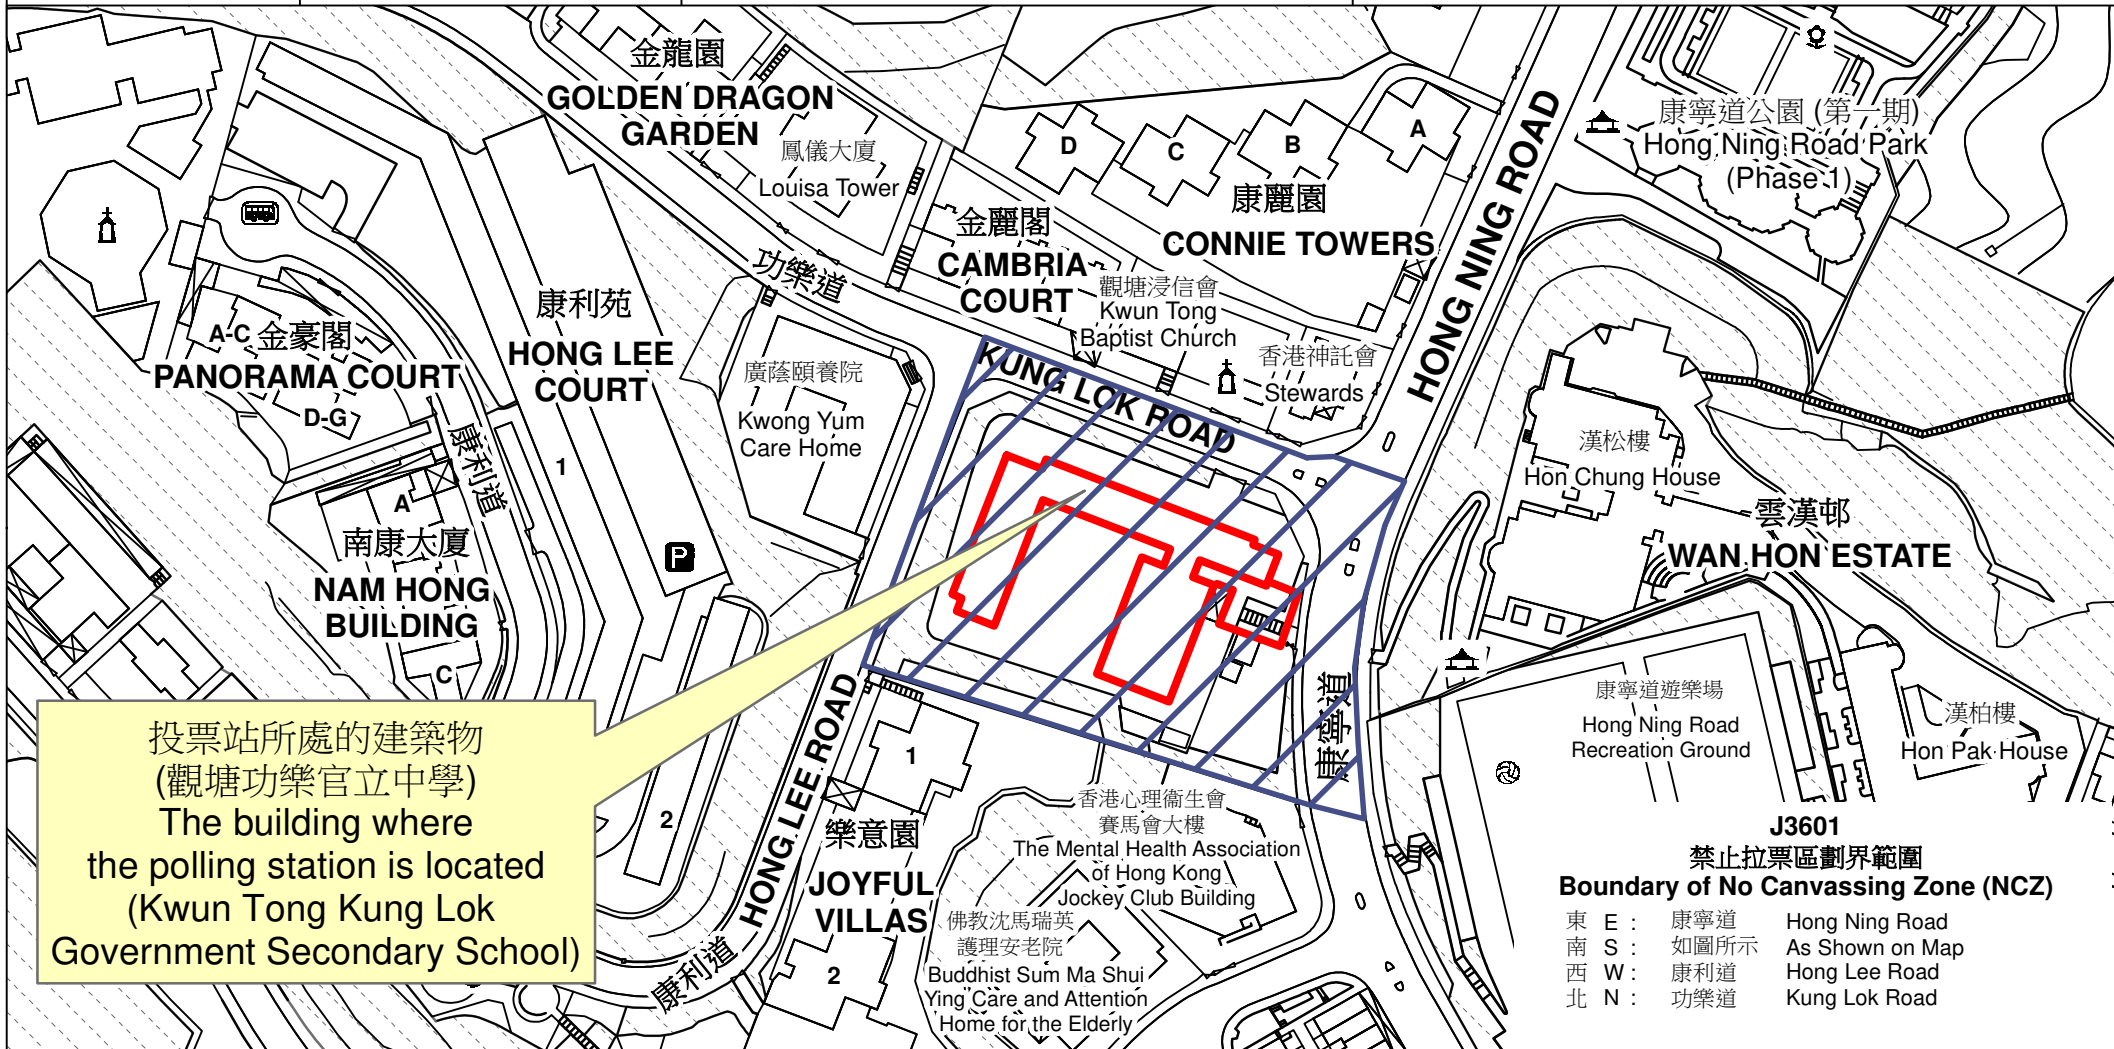

投票站位置圖和禁止拉票區 Polling Station - Location Plan & No Canvassing Zone

投票站編號 Polling Station Code	區議會名稱 Name of District Council	2023年區議會一般選舉區議會地方選區代號及名稱 Code & Name of District Council Geographical Constituency for 2023 District Council Ordinary Election	名稱及地址 Name & Address
J3601	觀塘 KWUN TONG	J2 觀塘中 KWUN TONG CENTRAL	觀塘功樂官立中學 九龍觀塘功樂道90號地下 Kwun Tong Kung Lok Government Secondary School G/F, 90 Kung Lok Road, Kwun Tong, Kowloon

禁止拉票區
No Canvassing Zone