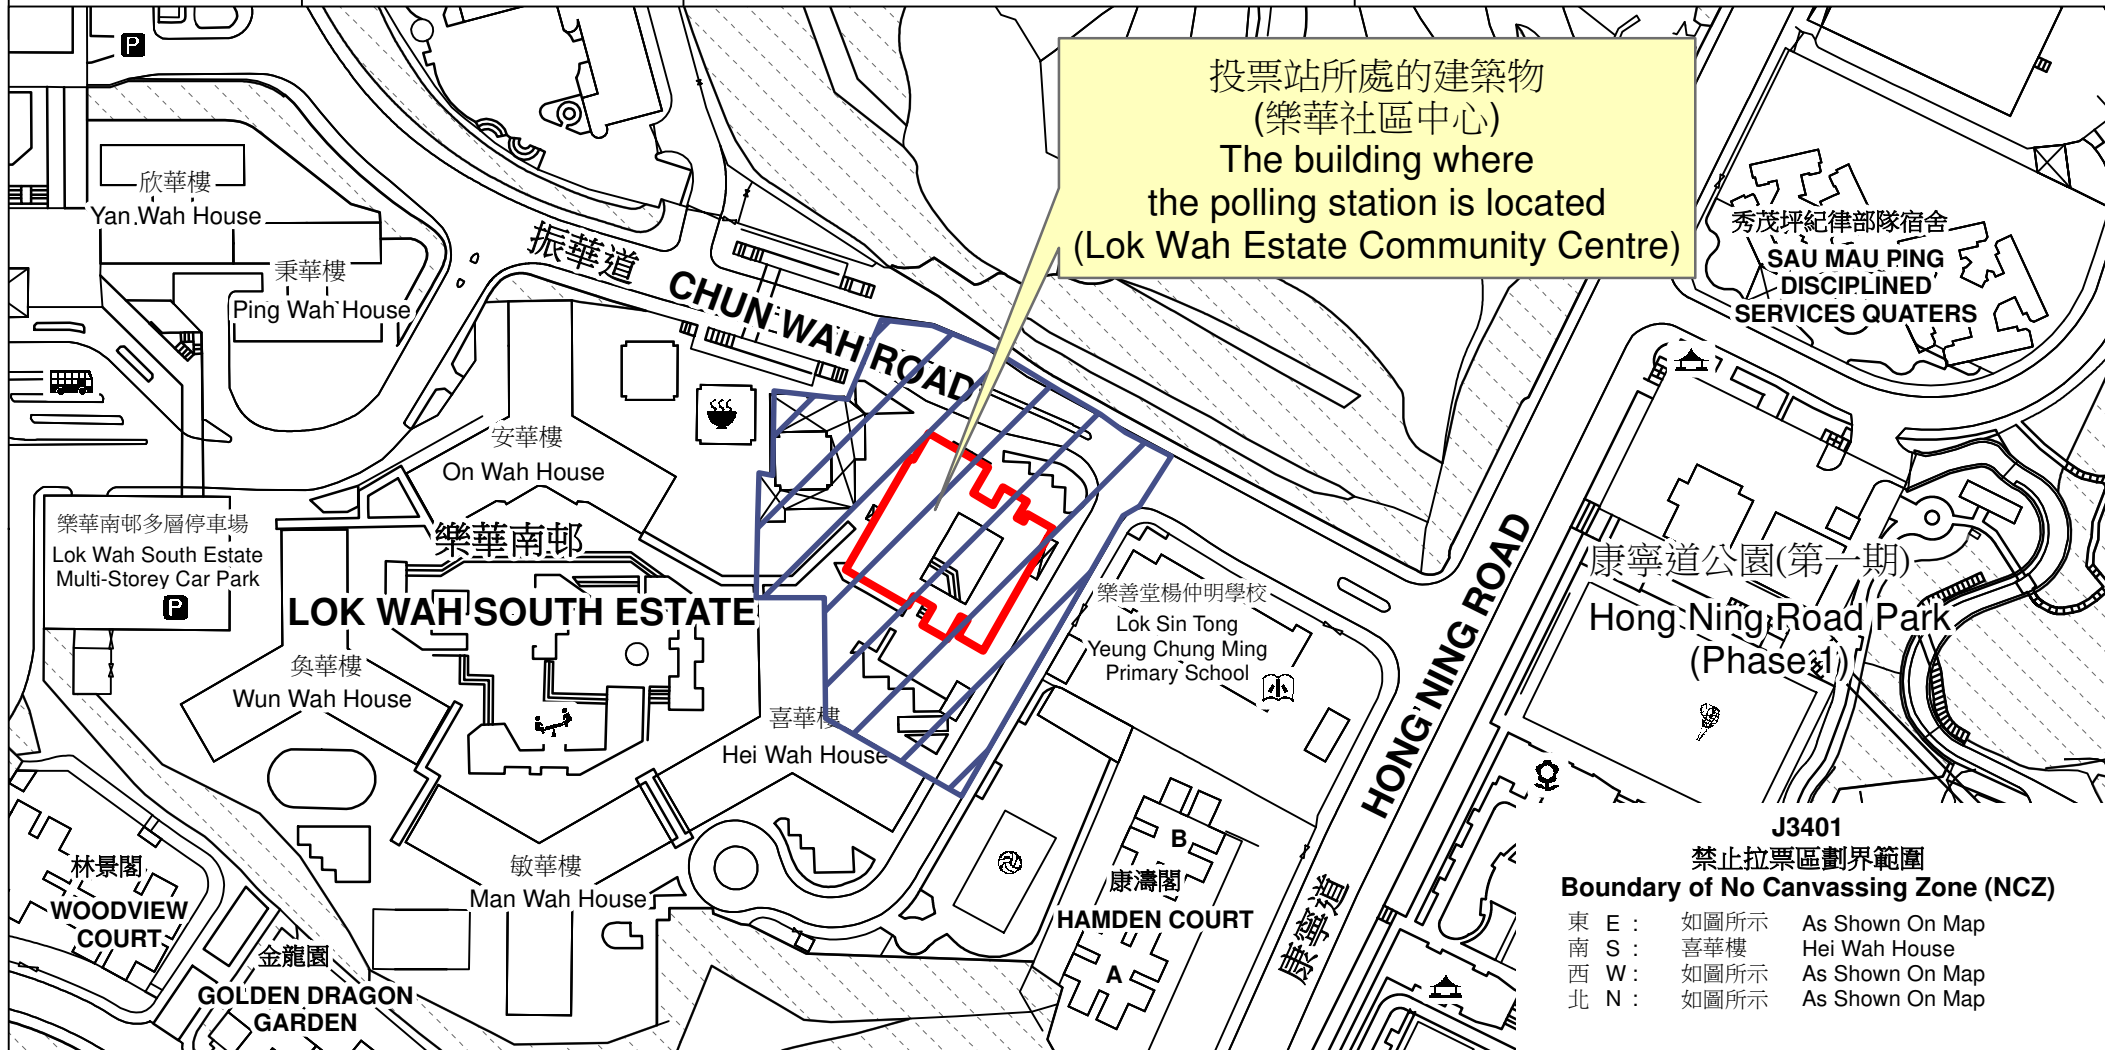

投票站位置圖和禁止拉票區 Polling Station - Location Plan & No Canvassing Zone

投票站編號 Polling Station Code	區議會名稱 Name of District Council	2023年區議會一般選舉區議會地方選區代號及名稱 Code & Name of District Council Geographical Constituency for 2023 District Council Ordinary Election	名稱及地址 Name & Address
J3401	觀塘 KWUN TONG	J4 觀塘西 KWUN TONG WEST	樂華社區中心 九龍牛頭角樂華南邨振華道80號地下 Lok Wah Estate Community Centre G/F, 80 Chun Wah Road, Lok Wah South Estate, Ngau Tau Kok, Kowloon

 禁止拉票區
No Canvassing Zone