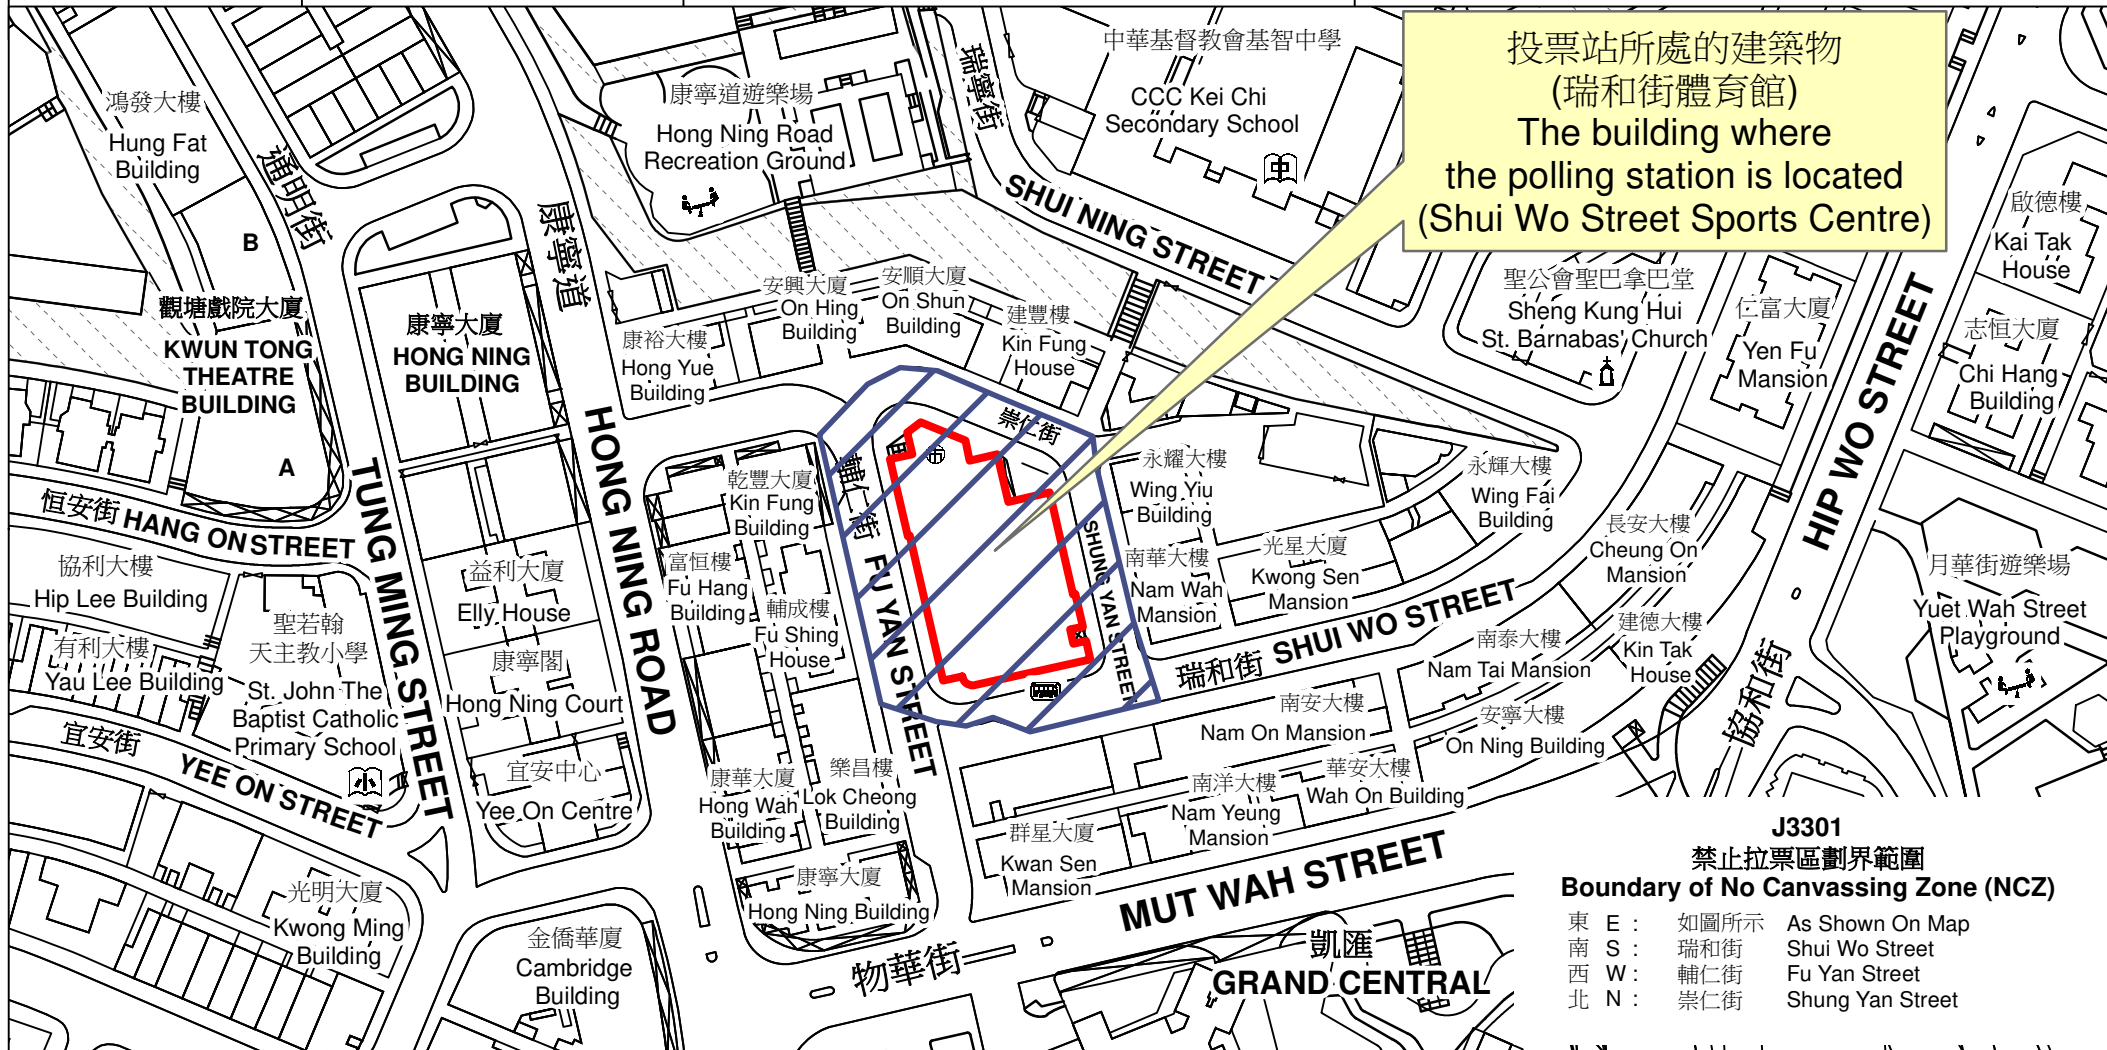

投票站位置圖和禁止拉票區 Polling Station - Location Plan & No Canvassing Zone

投票站編號 Polling Station Code	區議會名稱 Name of District Council	2023年區議會一般選舉區議會地方選區代號及名稱 Code & Name of District Council Geographical Constituency for 2023 District Council Ordinary Election	名稱及地址 Name & Address
J3301	觀塘 KWUN TONG	J2 觀塘中 KWUN TONG CENTRAL	瑞和街體育館 九龍觀塘瑞和街9號瑞和街市政大廈8樓 Shui Wo Street Sports Centre 8/F, Shui Wo Street Municipal Services Building, 9 Shui Wo Street, Kwun Tong, Kowloon

禁止拉票區
No Canvassing Zone