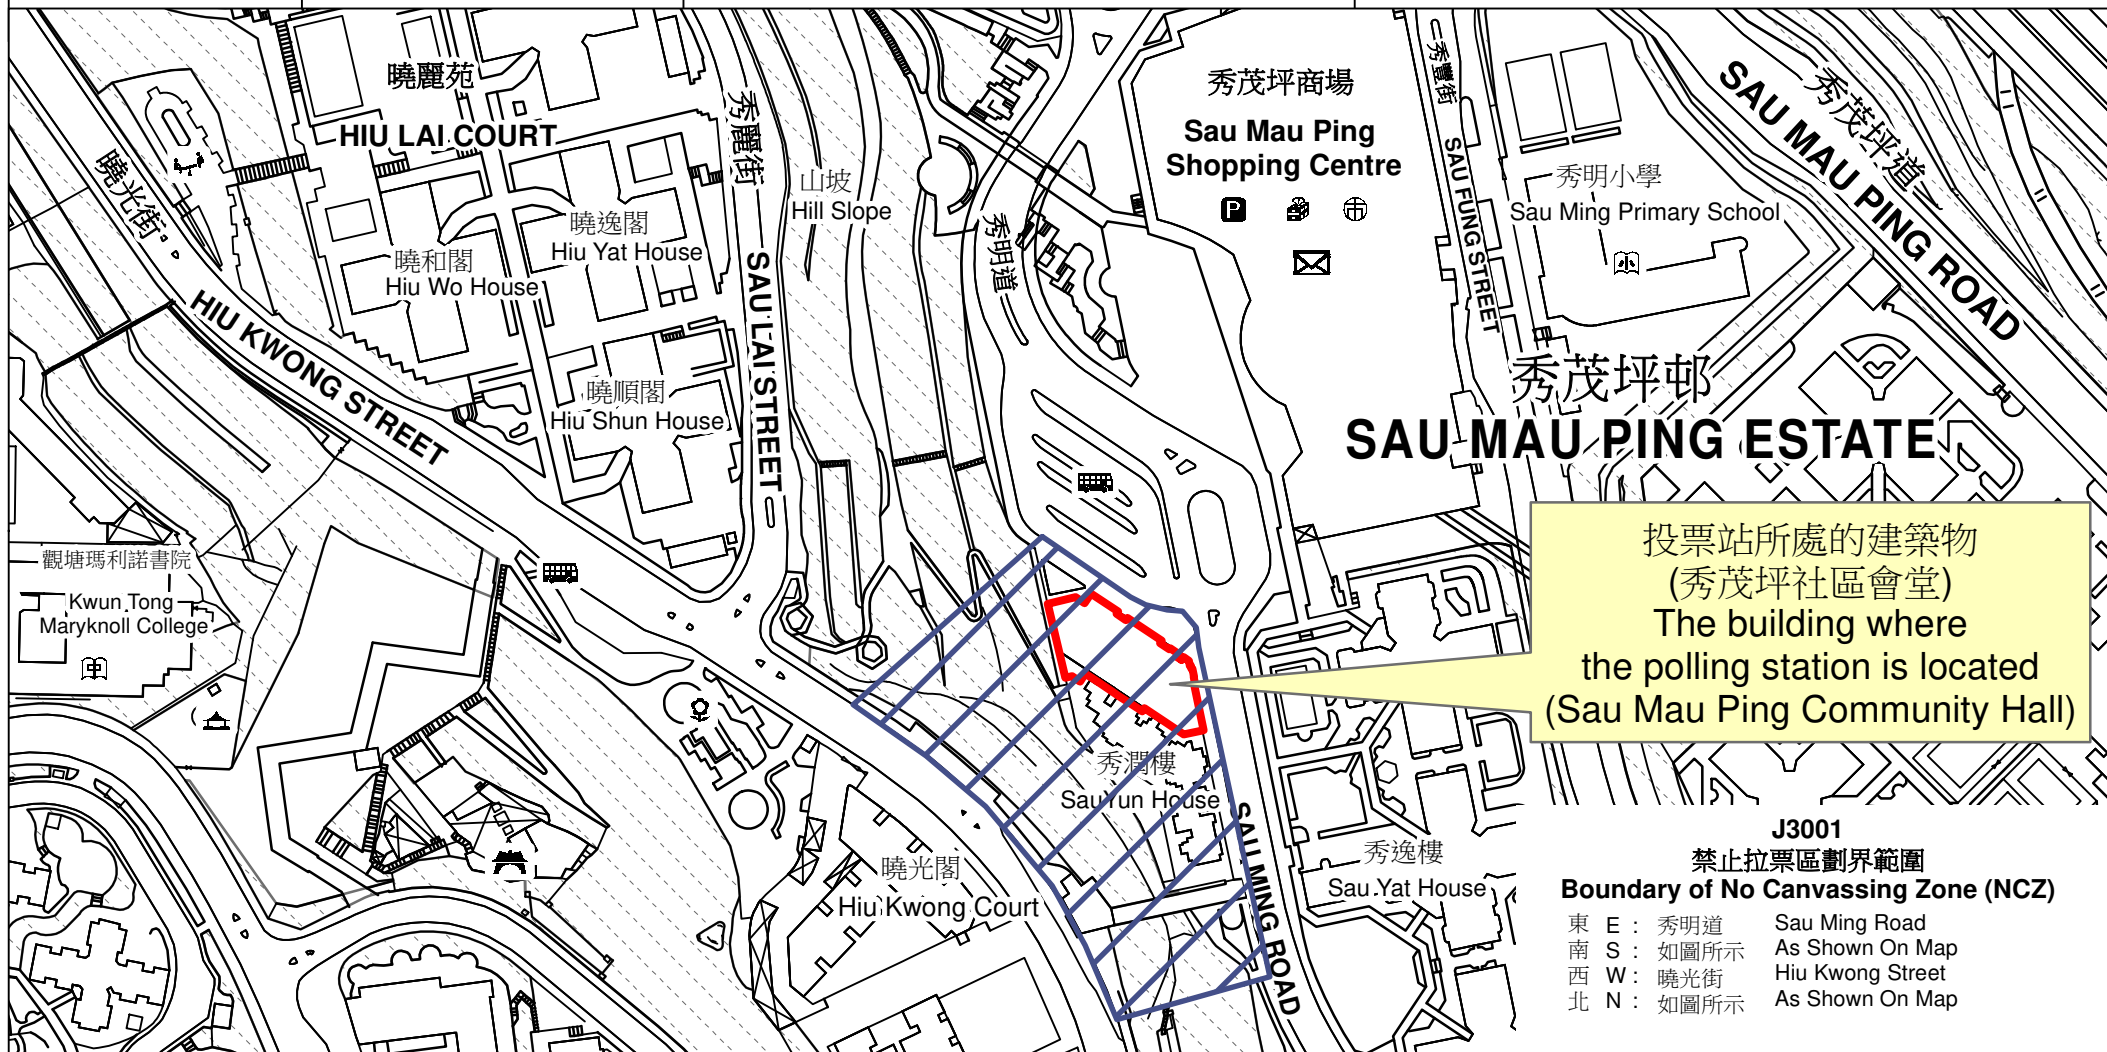

投票站位置圖和禁止拉票區 Polling Station - Location Plan & No Canvassing Zone

投票站編號 Polling Station Code	區議會名稱 Name of District Council	2023年區議會一般選舉區議會地方選區代號及名稱 Code & Name of District Council Geographical Constituency for 2023 District Council Ordinary Election	名稱及地址 Name & Address
J3001	觀塘 KWUN TONG	J2 觀塘中 KWUN TONG CENTRAL	秀茂坪社區會堂 九龍觀塘秀茂坪邨秀明道100號地下 Sau Mau Ping Community Hall G/F, 100 Sau Ming Road, Sau Mau Ping Estate, Kwun Tong, Kowloon

投票站所處的建築物
(秀茂坪社區會堂)
The building where
the polling station is located
(Sau Mau Ping Community Hall)

J3001
禁止拉票區劃界範圍
Boundary of No Canvassing Zone (NCZ)

東 E :	秀明道	Sau Ming Road
南 S :	如圖所示	As Shown On Map
西 W :	曉光街	Hui Kwong Street
北 N :	如圖所示	As Shown On Map

 禁止拉票區
No Canvassing Zone