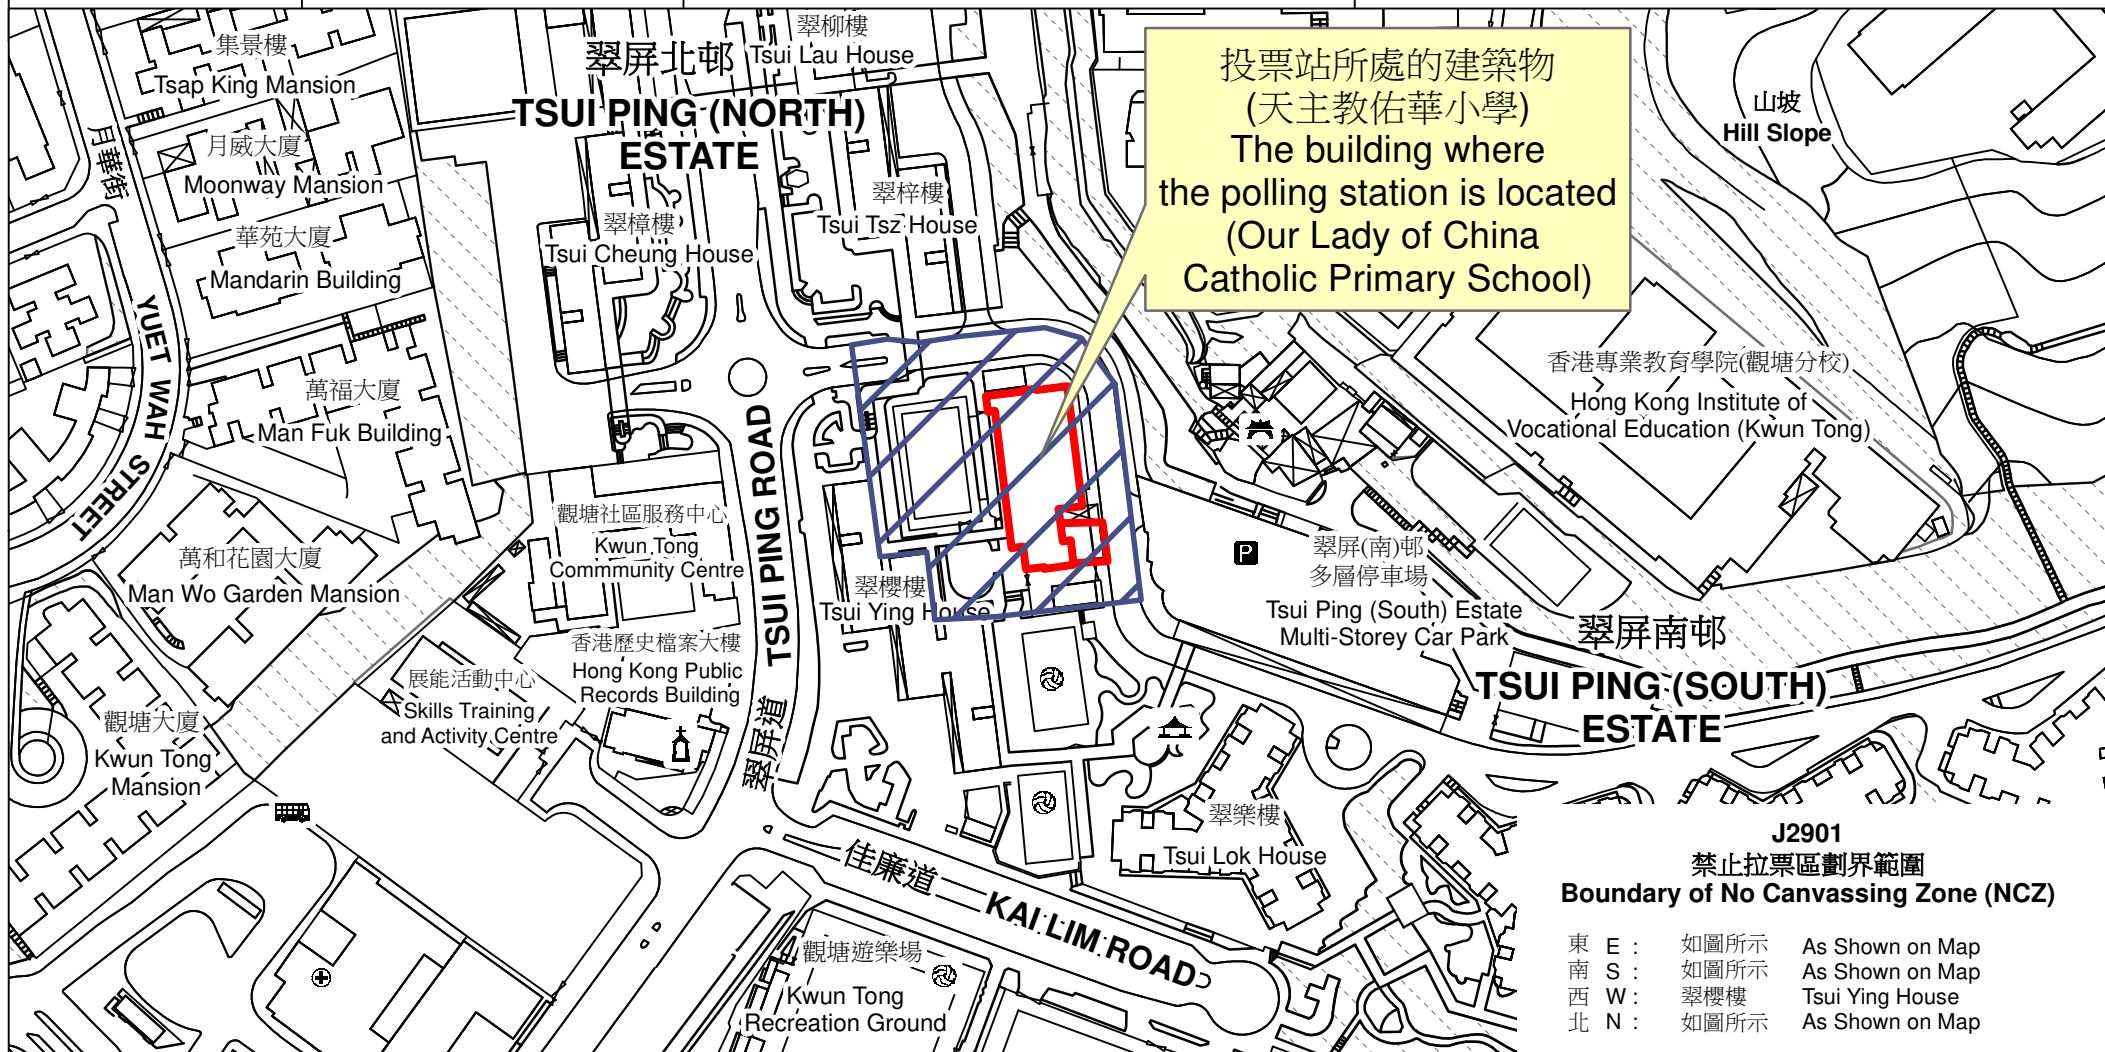

# 投票站位置圖和禁止拉票區 Polling Station - Location Plan & No Canvassing Zone

投票站編號 Polling Station Code	區議會名稱 Name of District Council	2023年區議會一般選舉區議會地方選區代號及名稱 Code & Name of District Council Geographical Constituency for 2023 District Council Ordinary Election	名稱及地址 Name & Address
<b>J2901</b>	<b>觀塘 KWUN TONG</b>	<b>J2 觀塘中 KWUN TONG CENTRAL</b>	天主教佑華小學 九龍觀塘翠屏邨第四期屋邨小學地下 <b>Our Lady of China Catholic Primary School G/F, Estate Primary School, Tsui Ping Estate Phase IV, Kwun Tong, Kowloon</b>

 禁止拉票區  
No Canvassing Zone