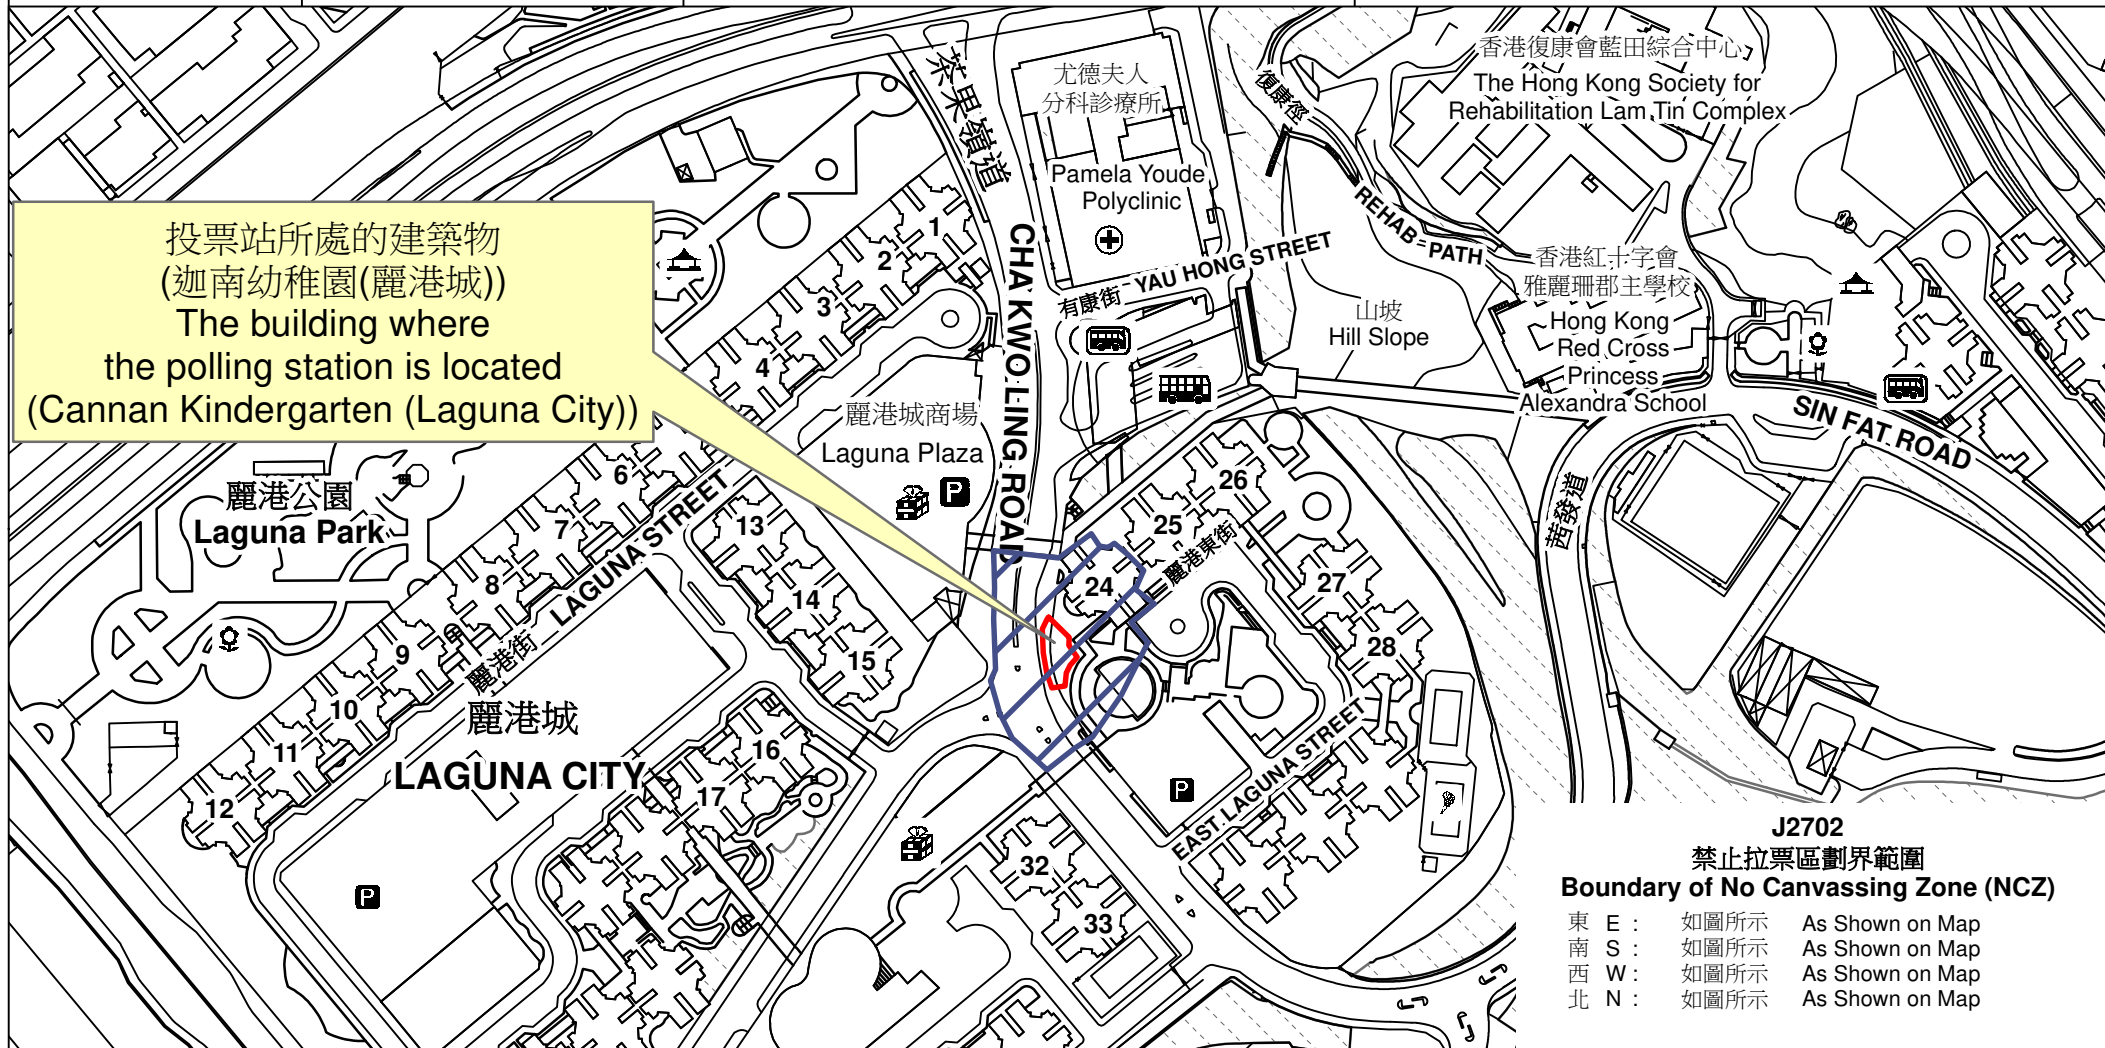

投票站位置圖和禁止拉票區 Polling Station - Location Plan & No Canvassing Zone

投票站編號 Polling Station Code	區議會名稱 Name of District Council	2023年區議會一般選舉區議會地方選區代號及名稱 Code & Name of District Council Geographical Constituency for 2023 District Council Ordinary Election	名稱及地址 Name & Address
J2702	觀塘 KWUN TONG	J2 觀塘中 KWUN TONG CENTRAL	迦南幼稚園(麗港城) 九龍觀塘茶果嶺道麗港城第二期地下低層1樓 Cannan Kindergarten (Laguna City) LG/ 1F, Site B, Laguna City, Cha Kwo Ling Road, Kwun Tong, Kowloon

禁止拉票區
No Canvassing Zone