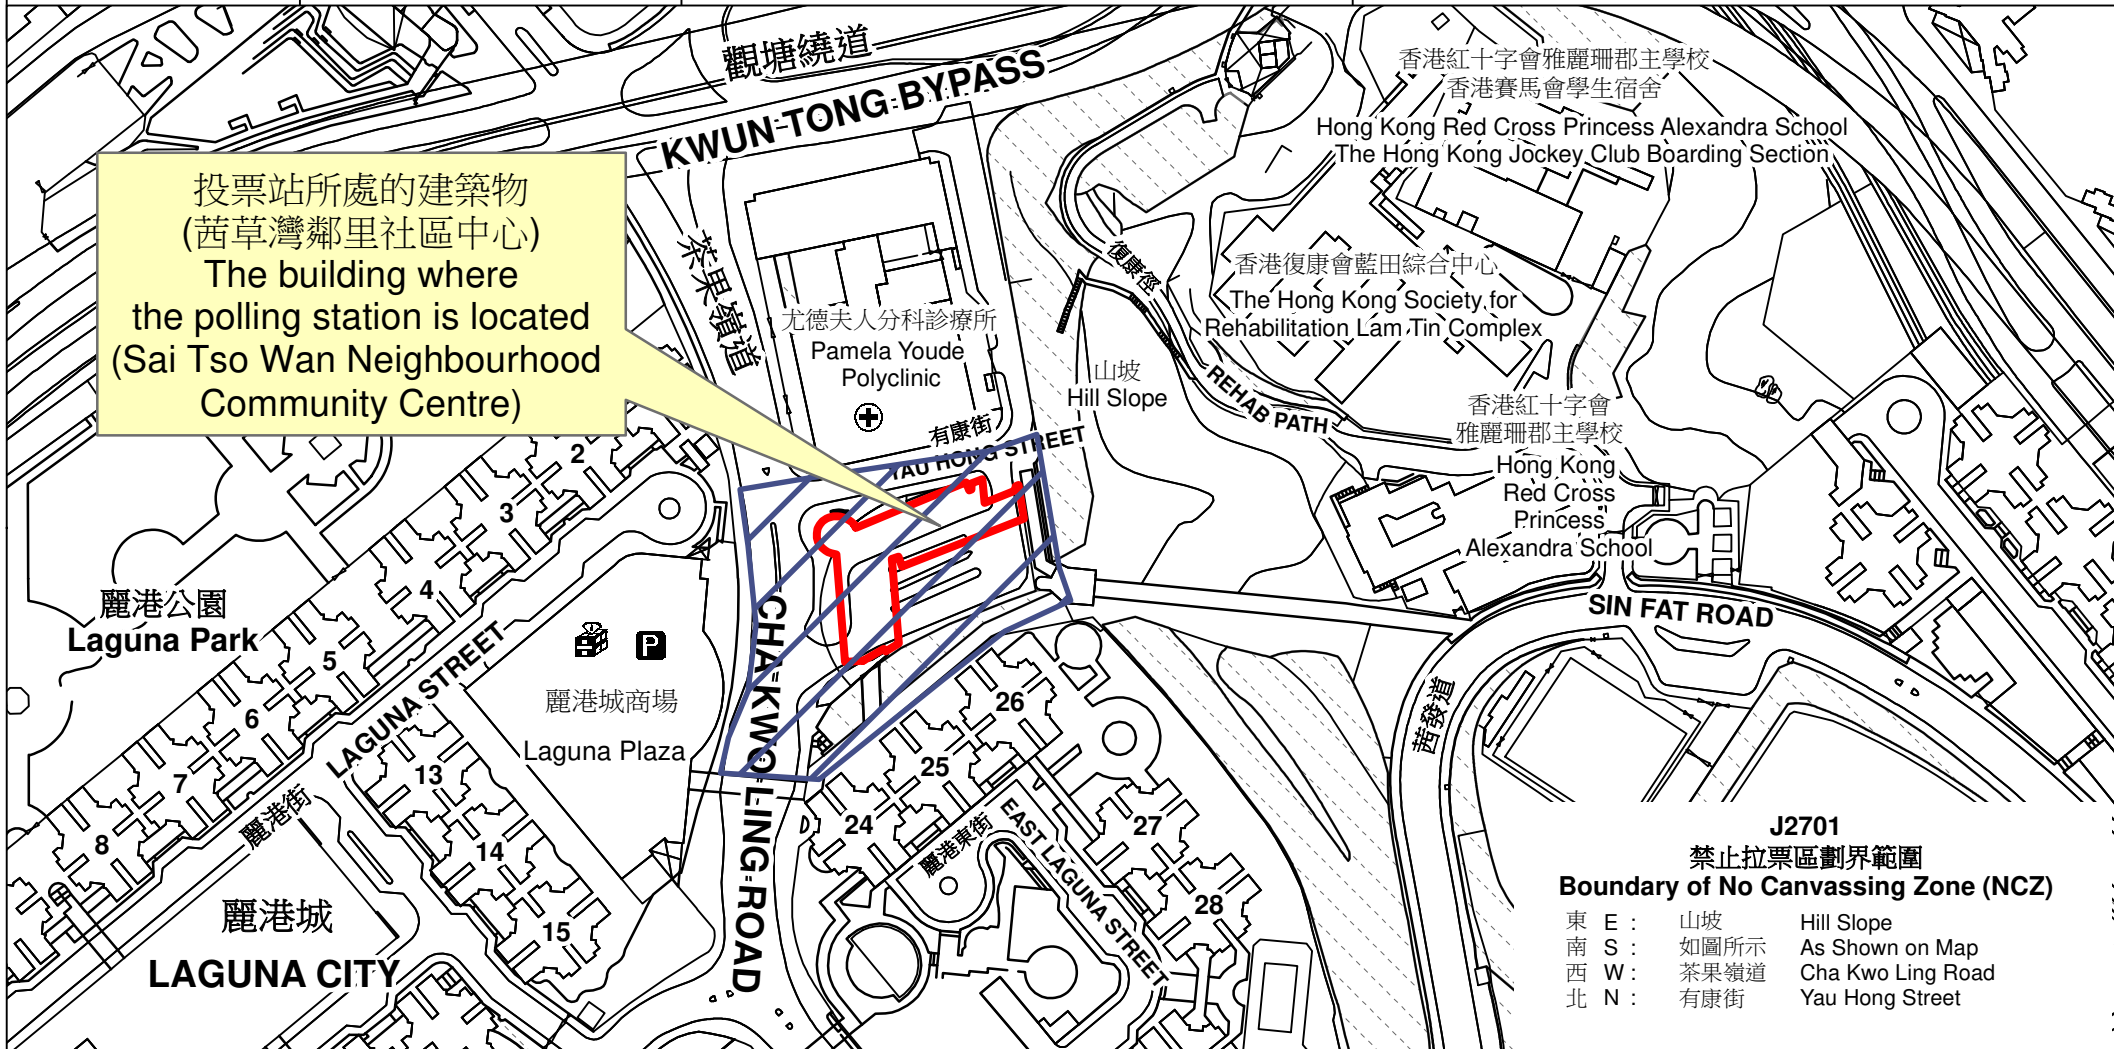

投票站位置圖和禁止拉票區 Polling Station - Location Plan & No Canvassing Zone

投票站編號 Polling Station Code	區議會名稱 Name of District Council	2023年區議會一般選舉區議會地方選區代號及名稱 Code & Name of District Council Geographical Constituency for 2023 District Council Ordinary Election	名稱及地址 Name & Address
J2701	觀塘 KWUN TONG	J2 觀塘中 KWUN TONG CENTRAL	茜草灣鄰里社區中心 九龍油塘茶果嶺道81號1樓 Sai Tso Wan Neighbourhood Community Centre 1/F, 81 Cha Kwo Ling Road, Yau Tong, Kowloon

禁止拉票區
No Canvassing Zone