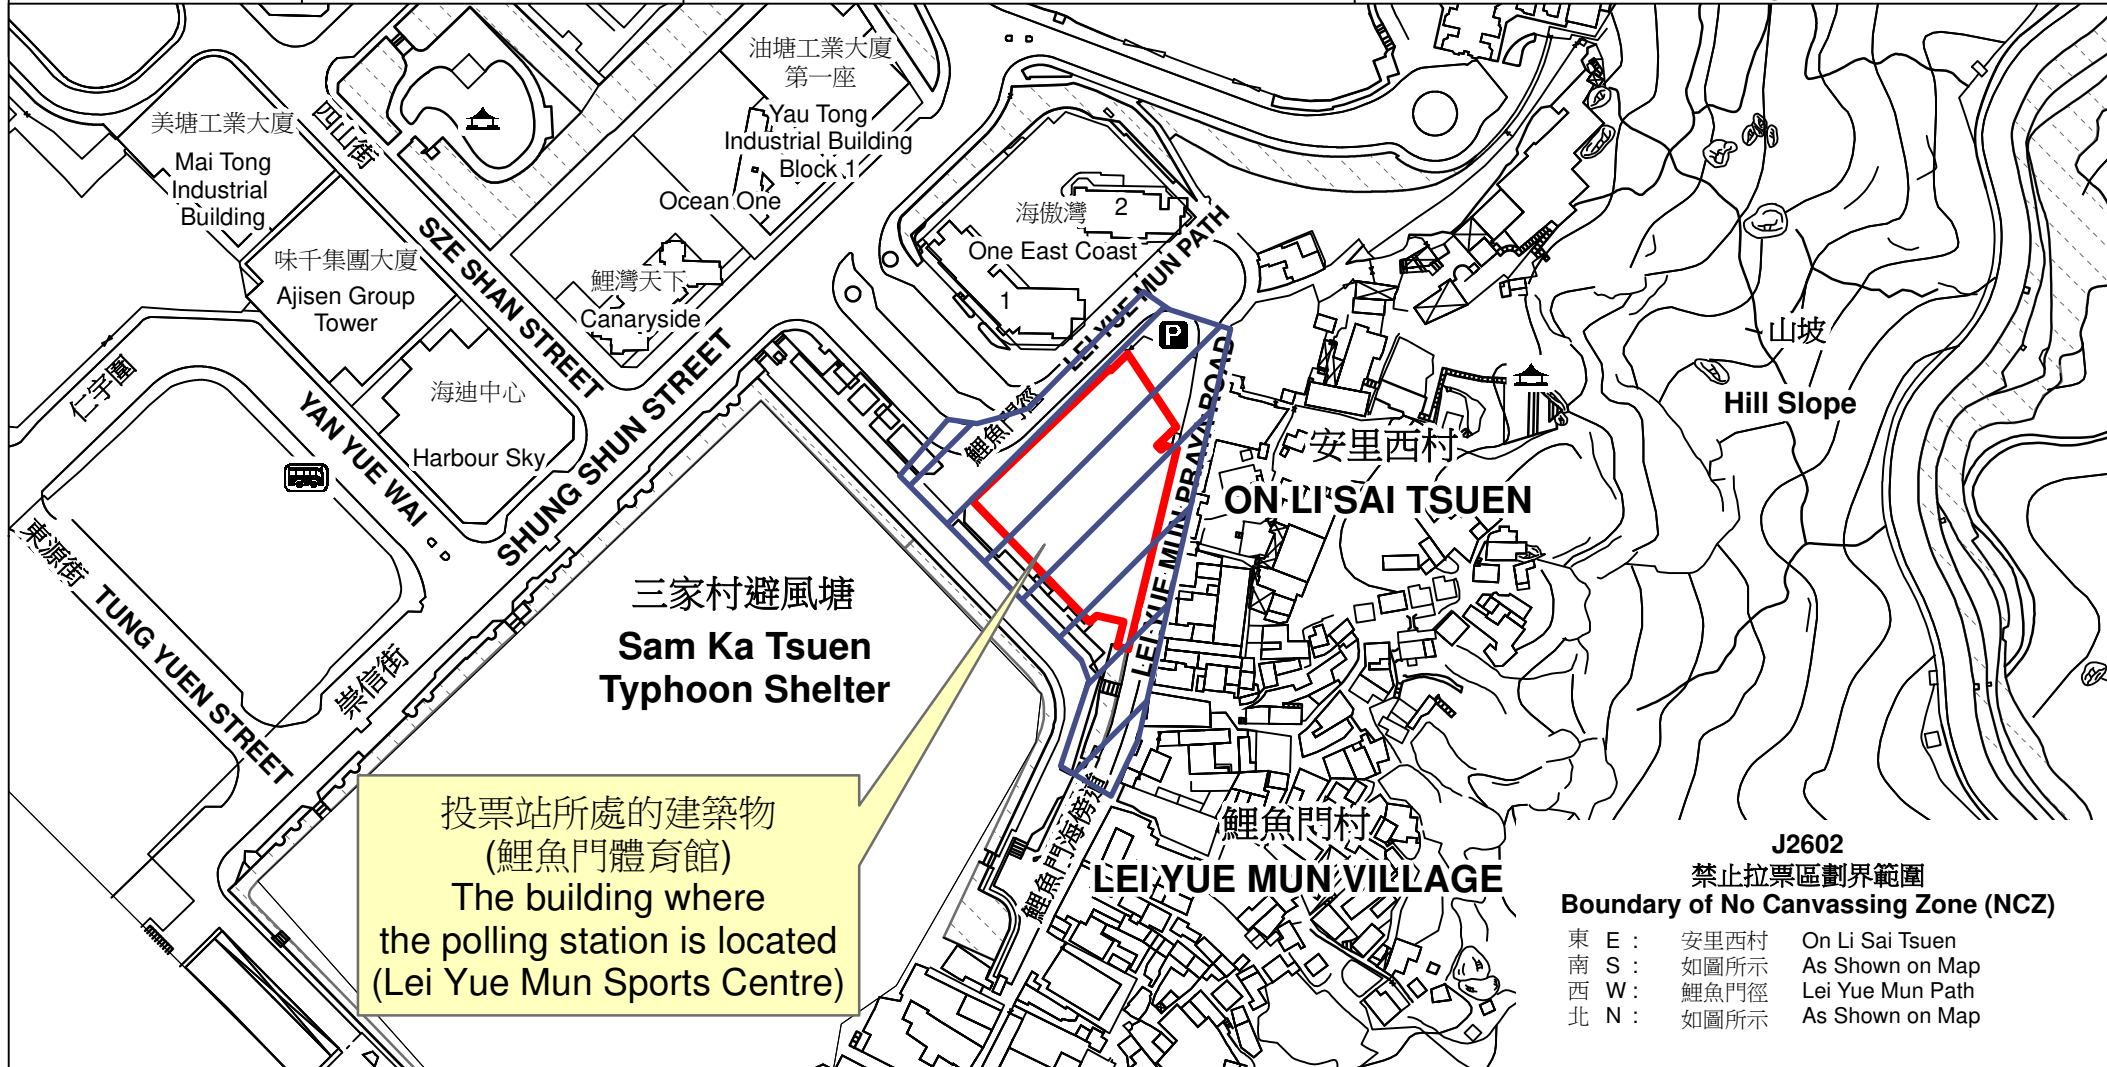

投票站位置圖和禁止拉票區 Polling Station - Location Plan & No Canvassing Zone

投票站編號 Polling Station Code	區議會名稱 Name of District Council	2023年區議會一般選舉區議會地方選區代號及名稱 Code & Name of District Council Geographical Constituency for 2023 District Council Ordinary Election	名稱及地址 Name & Address
J2602	觀塘 KWUN TONG	J1 觀塘東南 KWUN TONG SOUTHEAST	鯉魚門體育館 九龍油塘鯉魚門徑6號鯉魚門市政大廈4樓 Lei Yue Mun Sports Centre 4/F, Lei Yue Mun Municipal Services Building, 6 Lei Yue Mun Path, Yau Tong, Kowloon

禁止拉票區
No Canvassing Zone