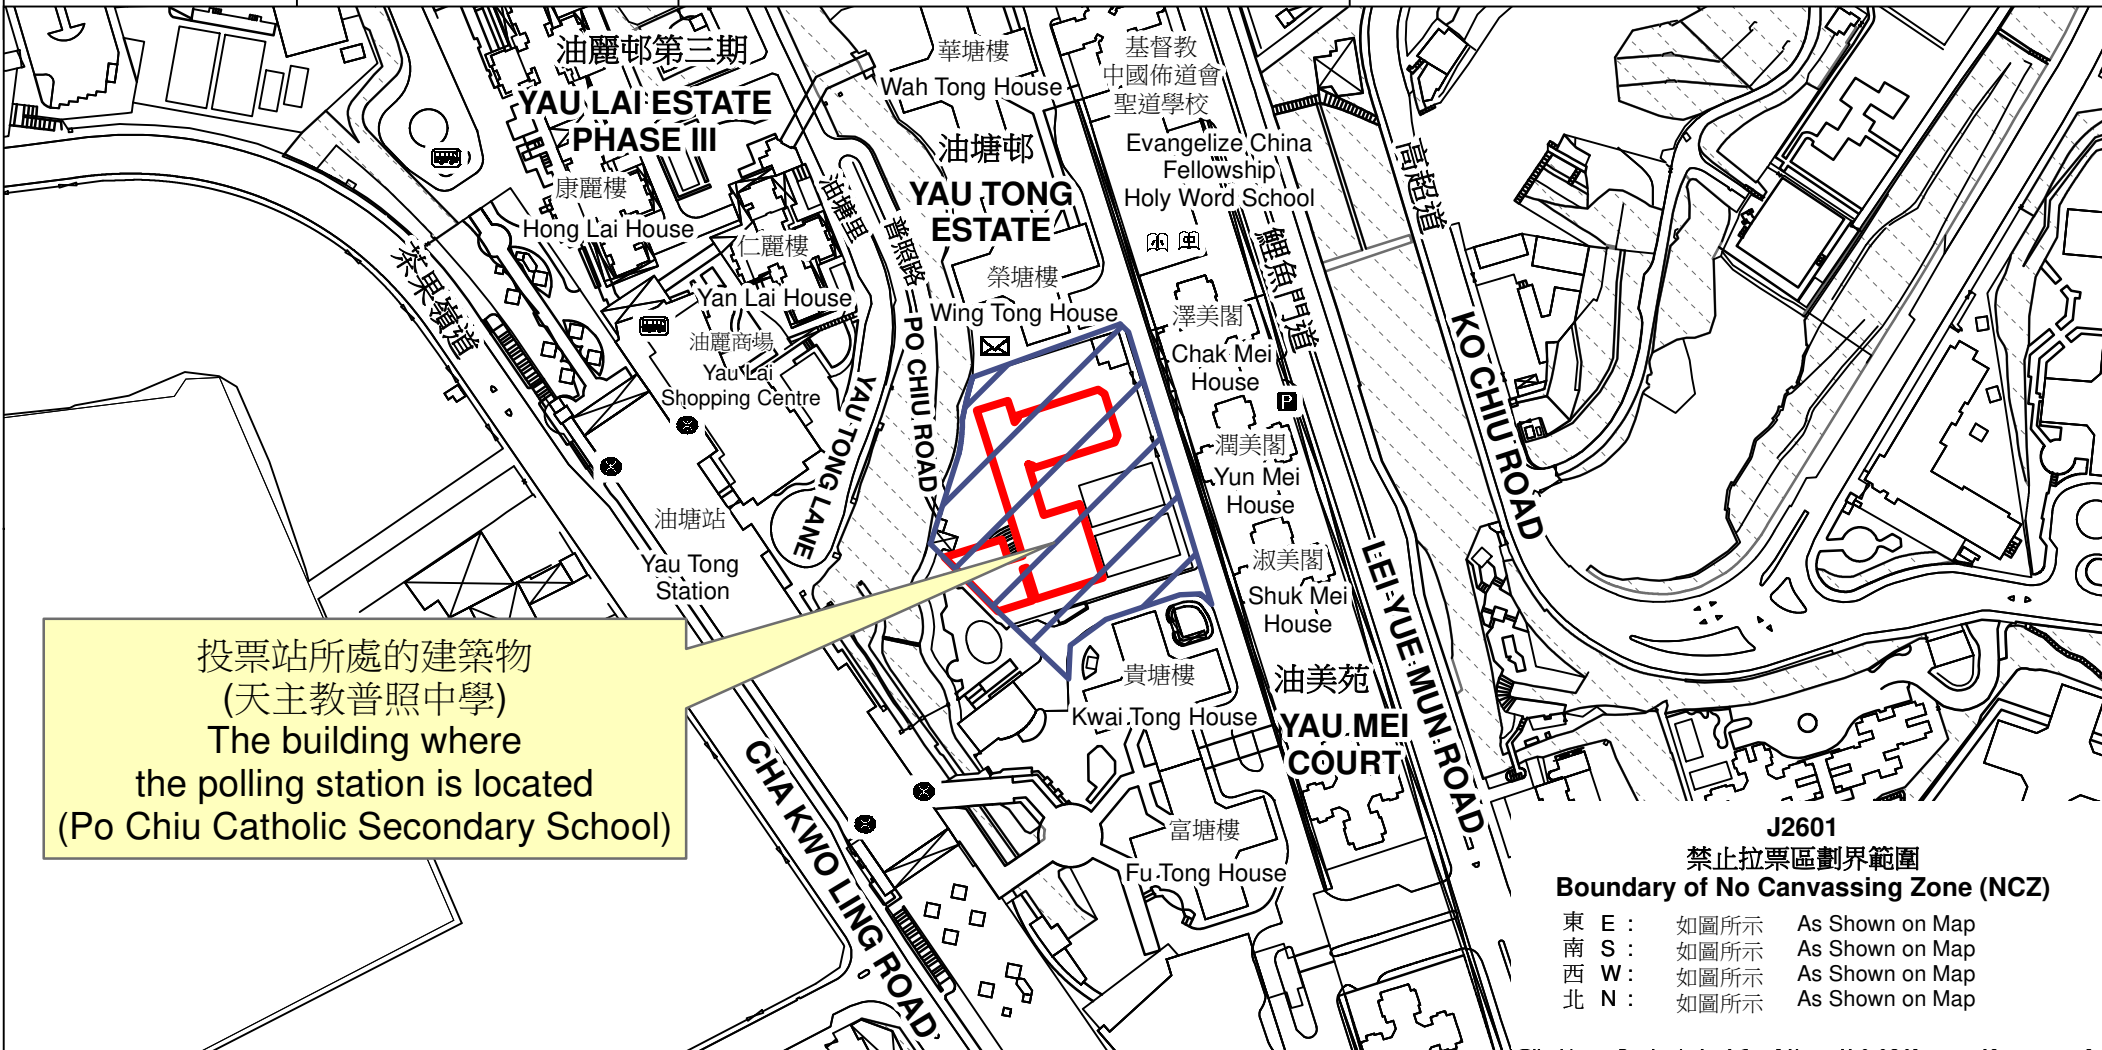

投票站位置圖和禁止拉票區 Polling Station - Location Plan & No Canvassing Zone

投票站編號 Polling Station Code	區議會名稱 Name of District Council	2023年區議會一般選舉區議會地方選區代號及名稱 Code & Name of District Council Geographical Constituency for 2023 District Council Ordinary Election	名稱及地址 Name & Address
J2601	觀塘 KWUN TONG	J1 觀塘東南 KWUN TONG SOUTHEAST	天主教普照中學 九龍油塘普照路1號地下 Po Chiu Catholic Secondary School G/F, 1 Po Chiu Road, Yau Tong, Kowloon

 禁止拉票區
No Canvassing Zone