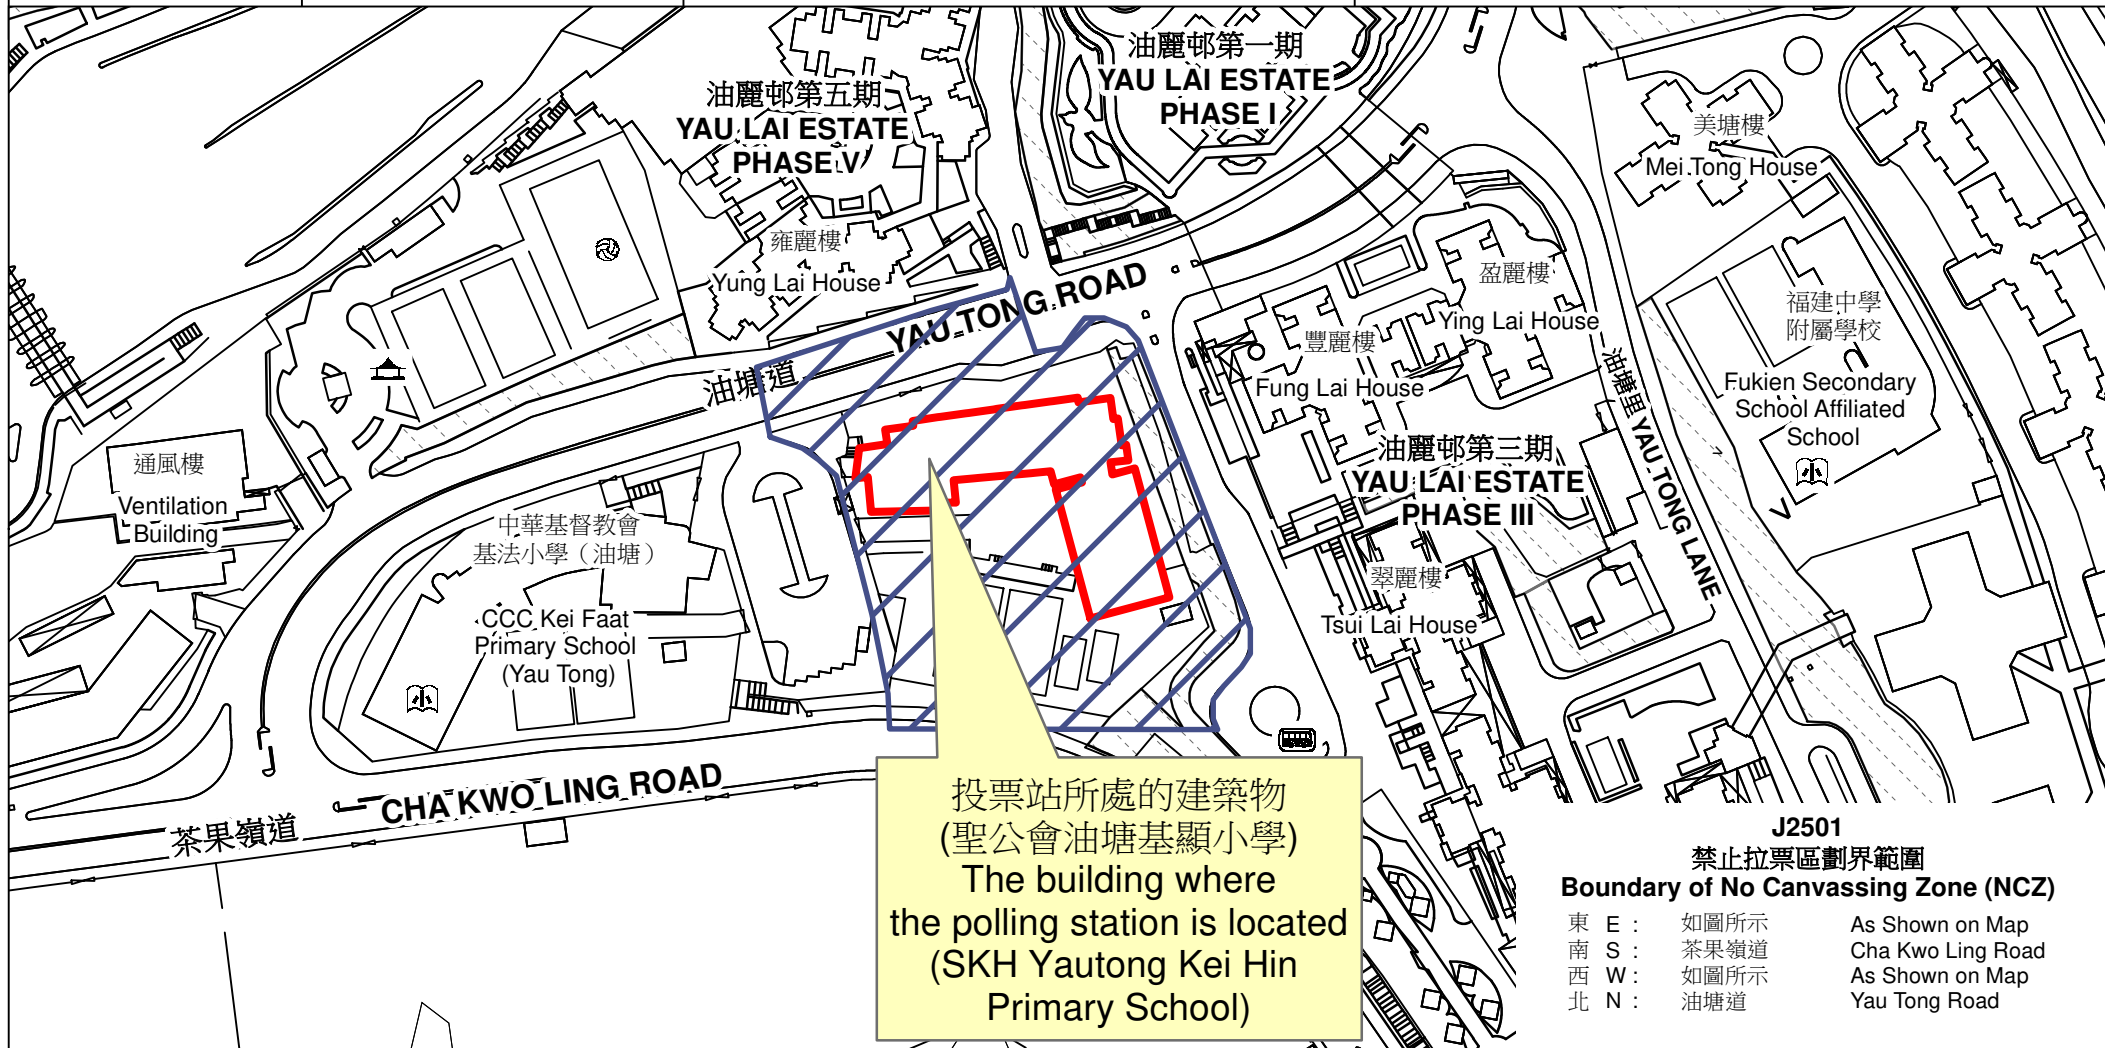

投票站位置圖和禁止拉票區 Polling Station - Location Plan & No Canvassing Zone

投票站編號 Polling Station Code	區議會名稱 Name of District Council	2023年區議會一般選舉區議會地方選區代號及名稱 Code & Name of District Council Geographical Constituency for 2023 District Council Ordinary Election	名稱及地址 Name & Address
J2501	觀塘 KWUN TONG	J1 觀塘東南 KWUN TONG SOUTHEAST	聖公會油塘基顯小學 九龍油塘油塘道23號地下 SKH Yautong Kei Hin Primary School G/F, 23 Yau Tong Road, Yau Tong, Kowloon

投票站所處的建築物
(聖公會油塘基顯小學)
The building where
the polling station is located
(SKH Yautong Kei Hin
Primary School)

J2501
禁止拉票區劃界範圍
Boundary of No Canvassing Zone (NCZ)

東 E :	如圖所示	As Shown on Map
南 S :	茶果嶺道	Cha Kwo Ling Road
西 W :	如圖所示	As Shown on Map
北 N :	油塘道	Yau Tong Road

 禁止拉票區
No Canvassing Zone