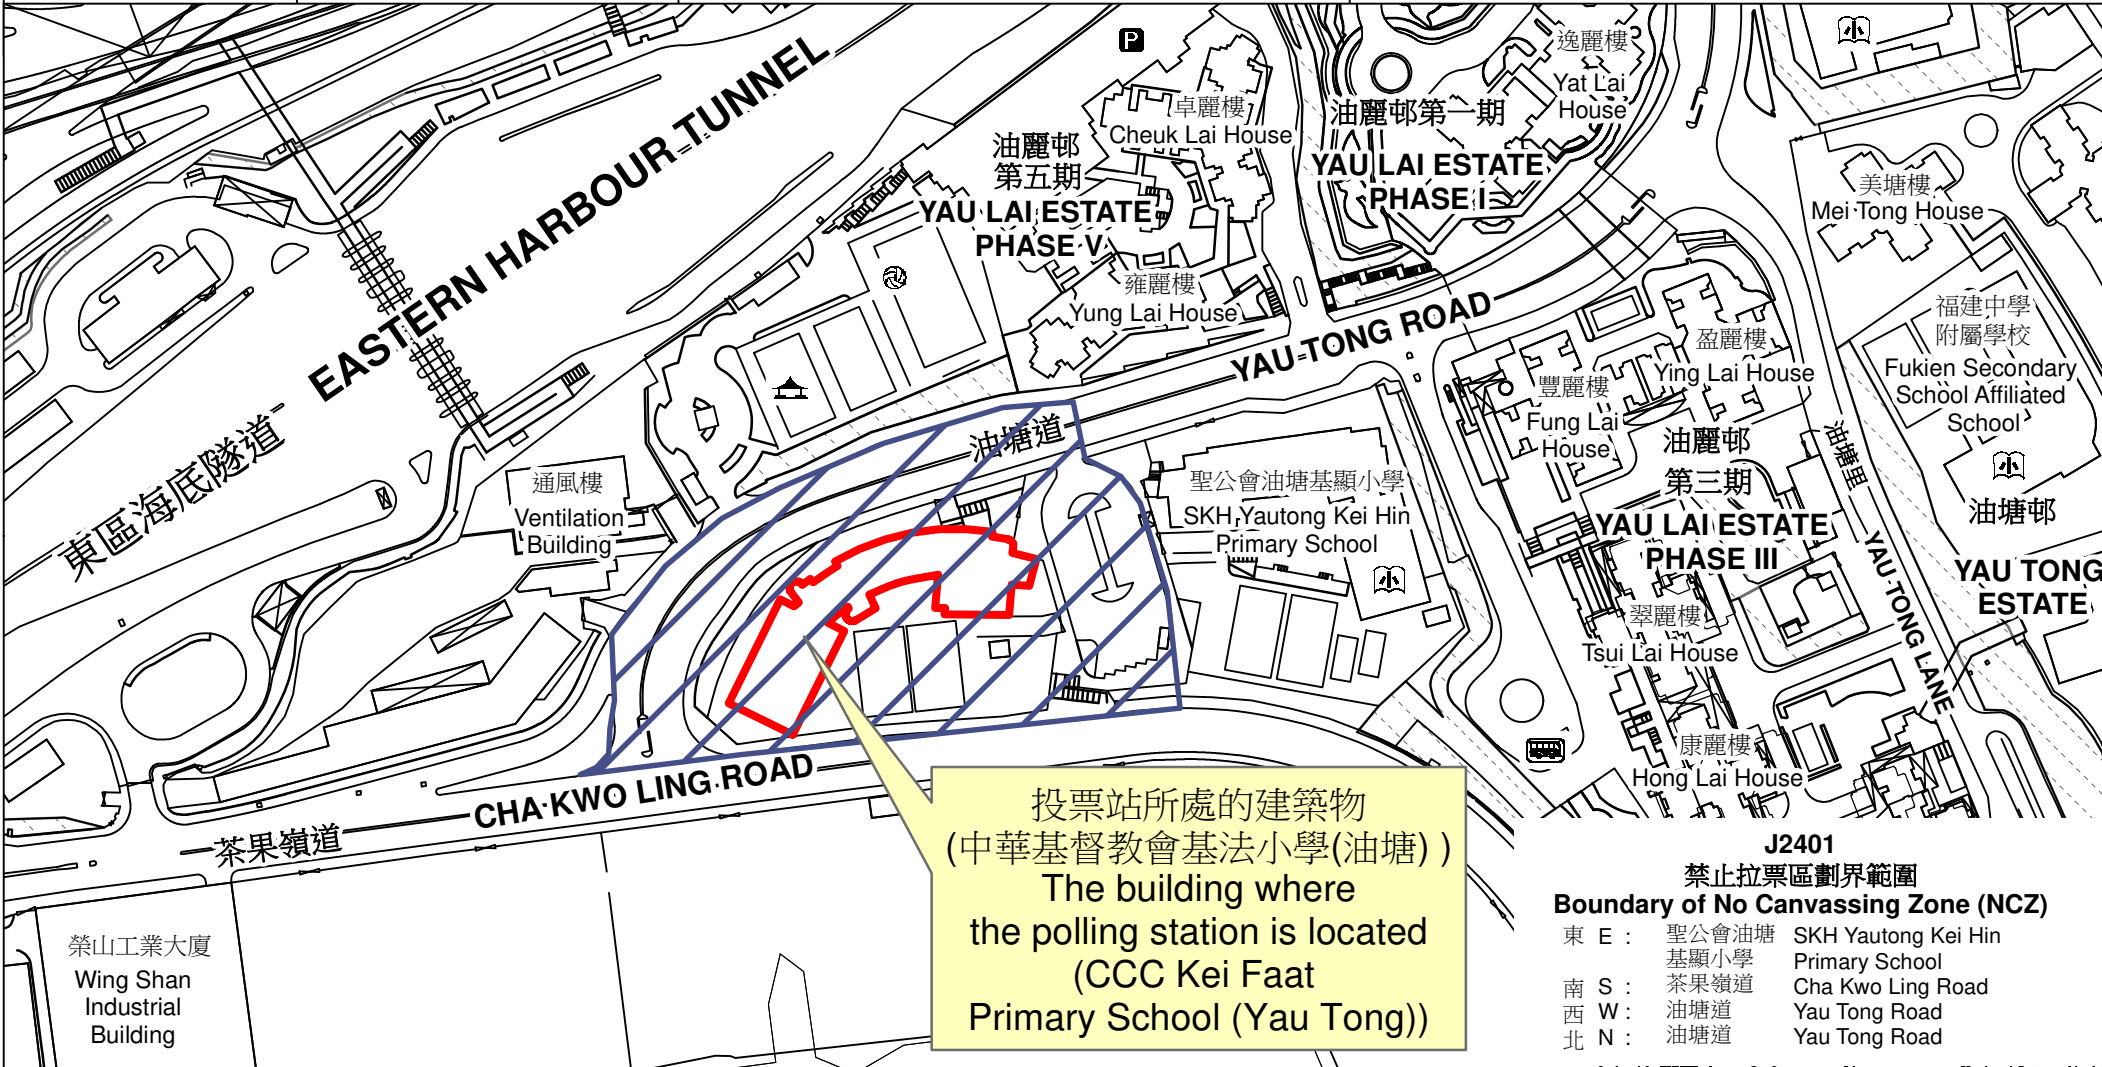

# 投票站位置圖和禁止拉票區 Polling Station - Location Plan & No Canvassing Zone

投票站編號 Polling Station Code	區議會名稱 Name of District Council	2023年區議會一般選舉區議會地方選區代號及名稱 Code & Name of District Council Geographical Constituency for 2023 District Council Ordinary Election	名稱及地址 Name & Address
<b>J2401</b>	<b>觀塘 KWUN TONG</b>	<b>J1 觀塘東南 KWUN TONG SOUTHEAST</b>	中華基督教會基法小學(油塘) 九龍油塘油塘道25號地下1層 <b>CCC Kei Faat Primary School (Yau Tong)</b> LG/F, 25 Yau Tong Road, Yau Tong, Kowloon

 禁止拉票區  
No Canvassing Zone