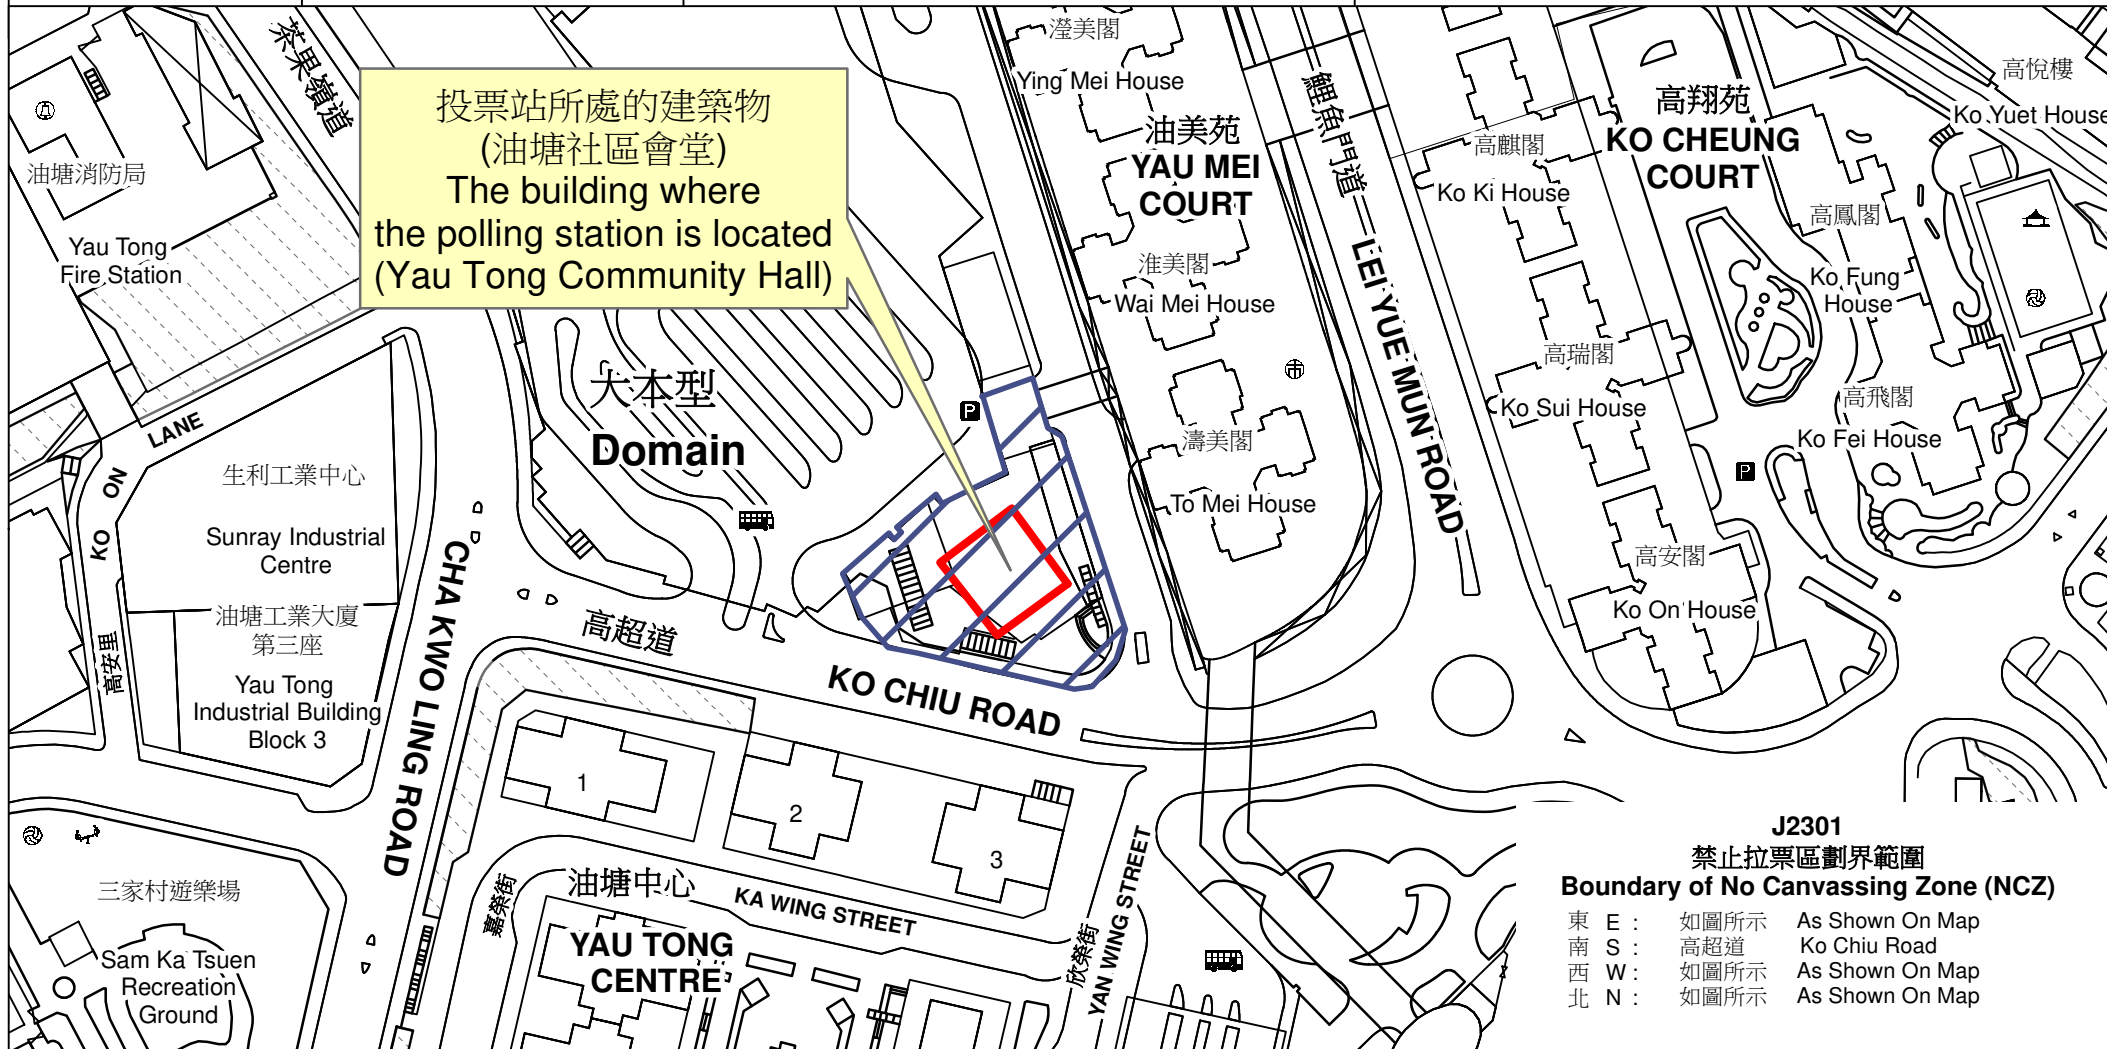

# 投票站位置圖和禁止拉票區 Polling Station - Location Plan & No Canvassing Zone

投票站編號 Polling Station Code	區議會名稱 Name of District Council	2023年區議會一般選舉區議會地方選區代號及名稱 Code & Name of District Council Geographical Constituency for 2023 District Council Ordinary Election	名稱及地址 Name & Address
<b>J2301</b>	<b>觀塘 KWUN TONG</b>	<b>J1 觀塘東南 KWUN TONG SOUTHEAST</b>	油塘社區會堂 九龍油塘高超道38號地下 <b>Yau Tong Community Hall</b> G/F, 38 Ko Chiu Road, Yau Tong, Kowloon

禁止拉票區  
No Canvassing Zone