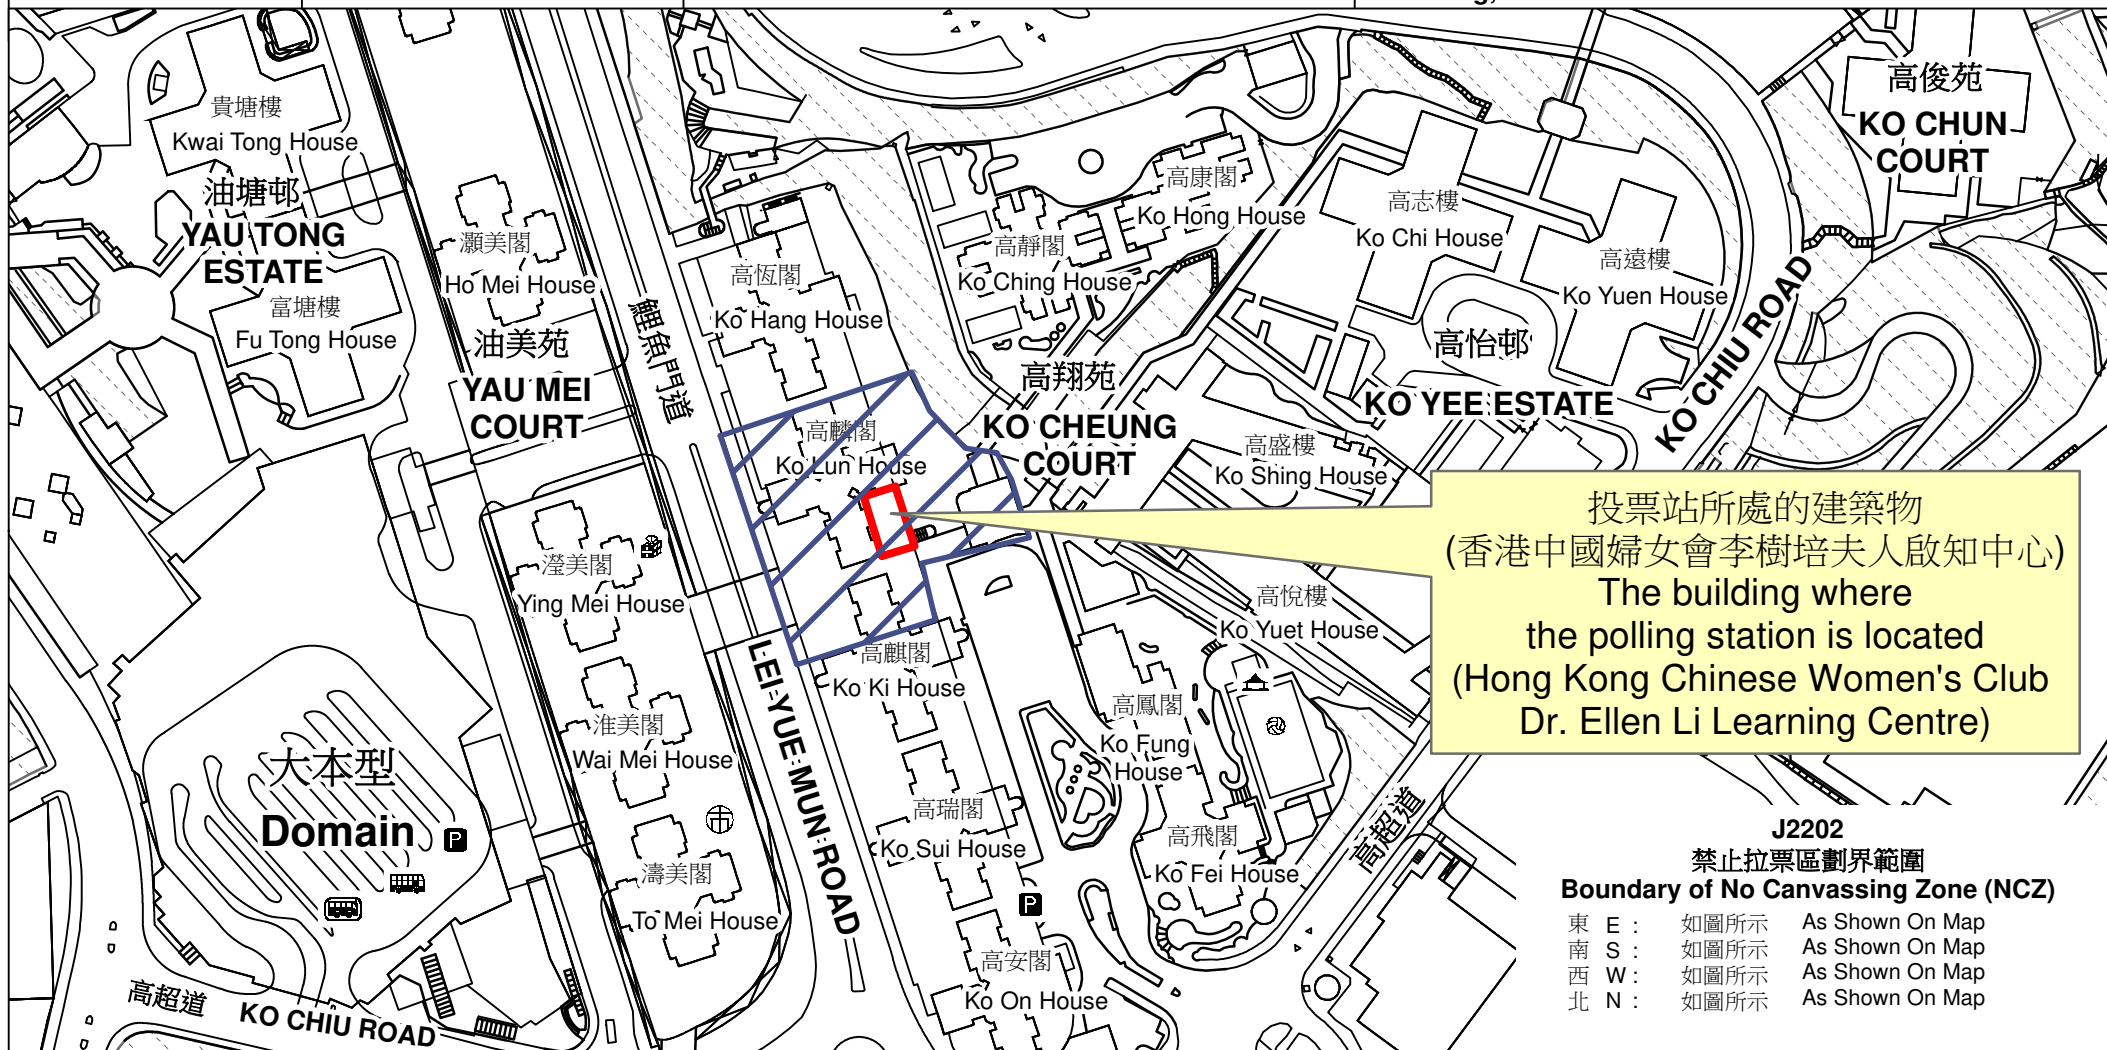

# 投票站位置圖和禁止拉票區 Polling Station - Location Plan & No Canvassing Zone

投票站編號 Polling Station Code	區議會名稱 Name of District Council	2023年區議會一般選舉區議會地方選區代號及名稱 Code & Name of District Council Geographical Constituency for 2023 District Council Ordinary Election	名稱及地址 Name & Address
<b>J2202</b>	<b>觀塘 KWUN TONG</b>	<b>J1 觀塘東南 KWUN TONG SOUTHEAST</b>	香港中國婦女會李樹培夫人啟知中心 九龍油塘高翔苑停車場3層2號地下 <b>Hong Kong Chinese Women's Club Dr. Ellen Li Learning Centre G/F, Unit 2, Carpark Level 3, Ko Cheung Court, Yau Tong, Kowloon</b>

禁止拉票區  
No Canvassing Zone