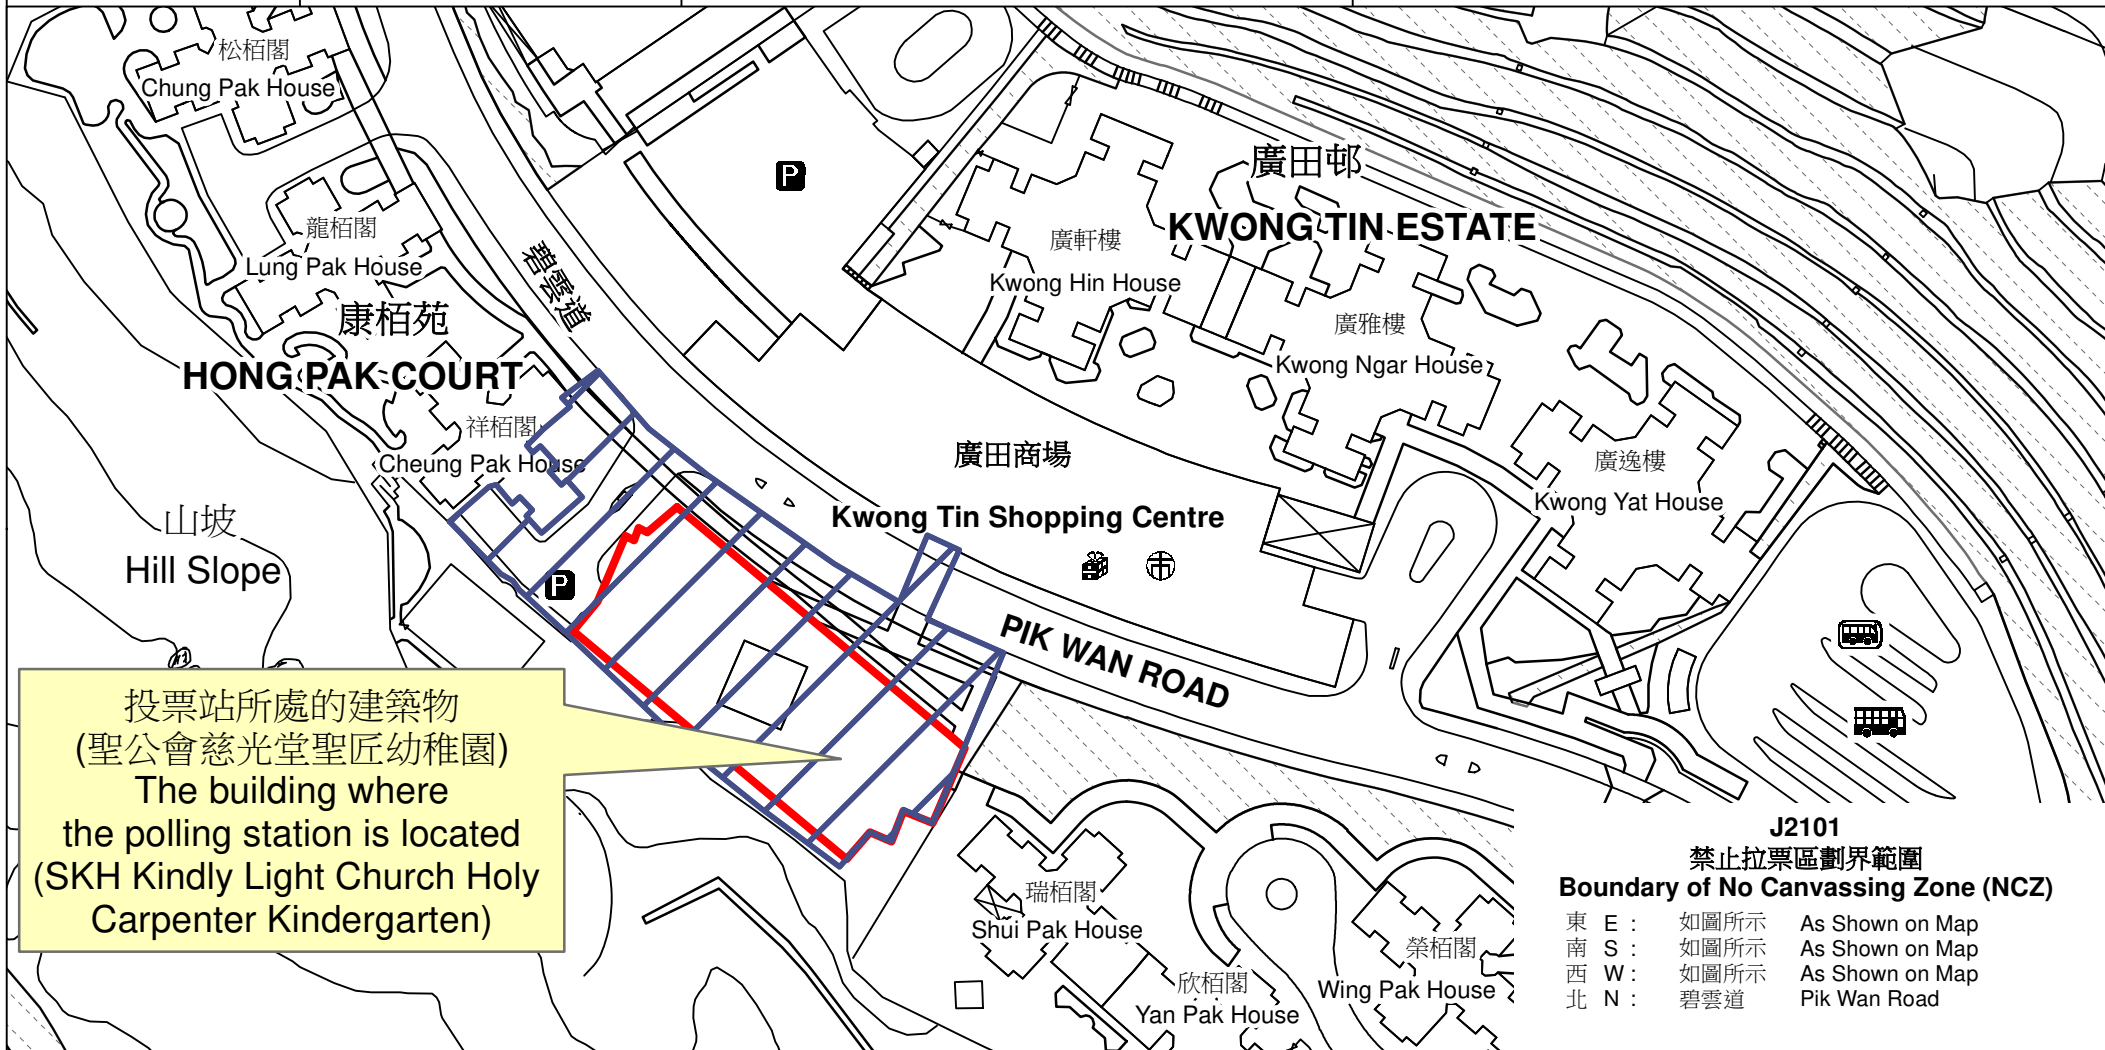

投票站位置圖和禁止拉票區 Polling Station - Location Plan & No Canvassing Zone

投票站編號 Polling Station Code	區議會名稱 Name of District Council	2023年區議會一般選舉區議會地方選區代號及名稱 Code & Name of District Council Geographical Constituency for 2023 District Council Ordinary Election	名稱及地址 Name & Address
J2101	觀塘 KWUN TONG	J1 觀塘東南 KWUN TONG SOUTHEAST	聖公會慈光堂聖匠幼稚園 九龍藍田康栢苑停車場大廈7樓 SKH Kindly Light Church Holy Carpenter Kindergarten Level 7, Carpark Building, Hong Pak Court, Lam Tin, Kowloon

禁止拉票區
No Canvassing Zone