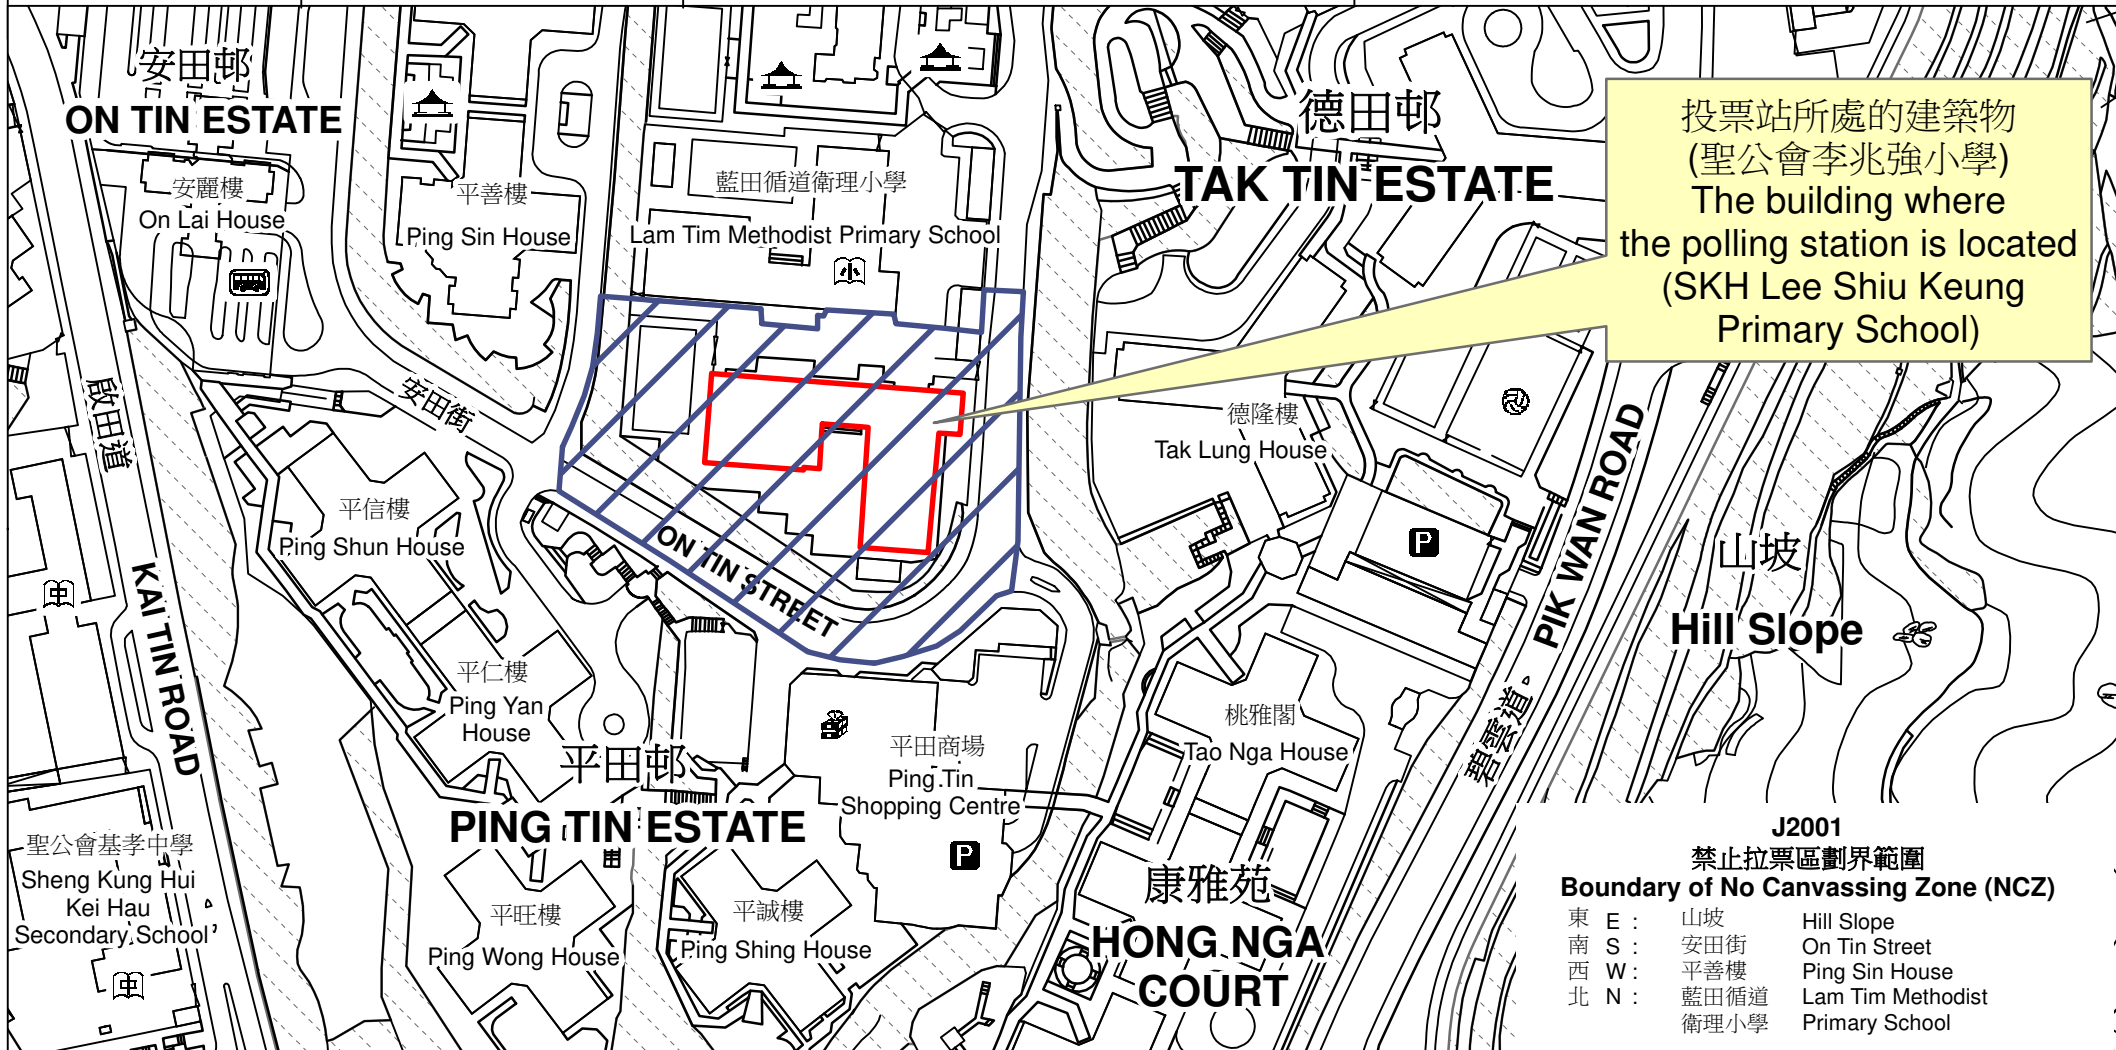

# 投票站位置圖和禁止拉票區 Polling Station - Location Plan & No Canvassing Zone

投票站編號 Polling Station Code	區議會名稱 Name of District Council	2023年區議會一般選舉區議會地方選區代號及名稱 Code & Name of District Council Geographical Constituency for 2023 District Council Ordinary Election	名稱及地址 Name & Address
<b>J2001</b>	<b>觀塘 KWUN TONG</b>	<b>J1 觀塘東南 KWUN TONG SOUTHEAST</b>	聖公會李兆強小學 九龍藍田安田街平田邨第一校舍地下 <b>SKH Lee Shiu Keung Primary School</b> G/F, School No. 1, Ping Tin Estate, On Tin Street, Lam Tin, Kowloon

 禁止拉票區  
No Canvassing Zone