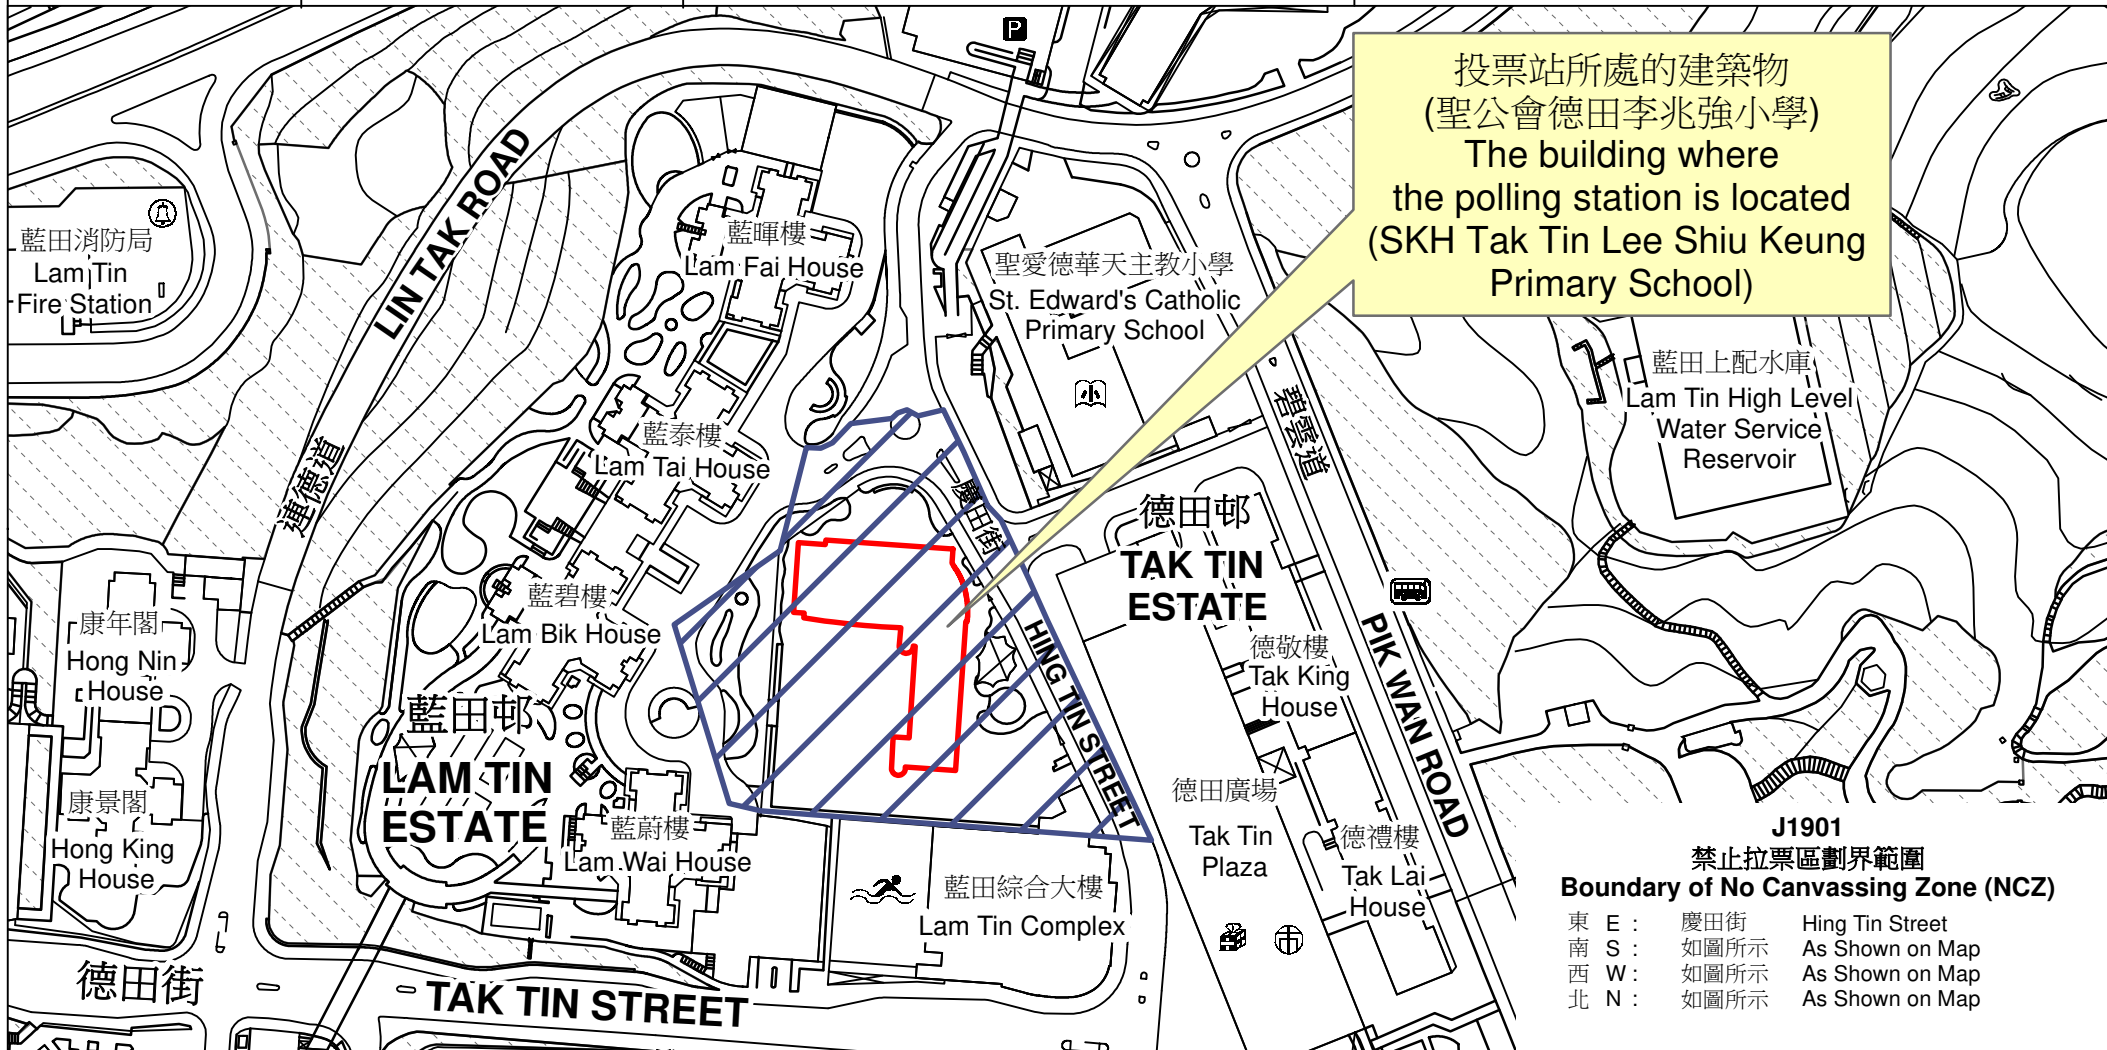

投票站位置圖和禁止拉票區 Polling Station - Location Plan & No Canvassing Zone

投票站編號 Polling Station Code	區議會名稱 Name of District Council	2023年區議會一般選舉區議會地方選區代號及名稱 Code & Name of District Council Geographical Constituency for 2023 District Council Ordinary Election	名稱及地址 Name & Address
J1901	觀塘 KWUN TONG	J1 觀塘東南 KWUN TONG SOUTHEAST	聖公會德田李兆強小學 九龍觀塘藍田慶田街3號地下 SKH Tak Tin Lee Shiu Keung Primary School G/F, 3 Hing Tin Street, Lam Tin, Kwun Tong, Kowloon

投票站所處的建築物
(聖公會德田李兆強小學)
The building where
the polling station is located
(SKH Tak Tin Lee Shiu Keung
Primary School)

J1901
禁止拉票區劃界範圍
Boundary of No Canvassing Zone (NCZ)

東 E :	慶田街	Hing Tin Street
南 S :	如圖所示	As Shown on Map
西 W :	如圖所示	As Shown on Map
北 N :	如圖所示	As Shown on Map

 禁止拉票區
No Canvassing Zone