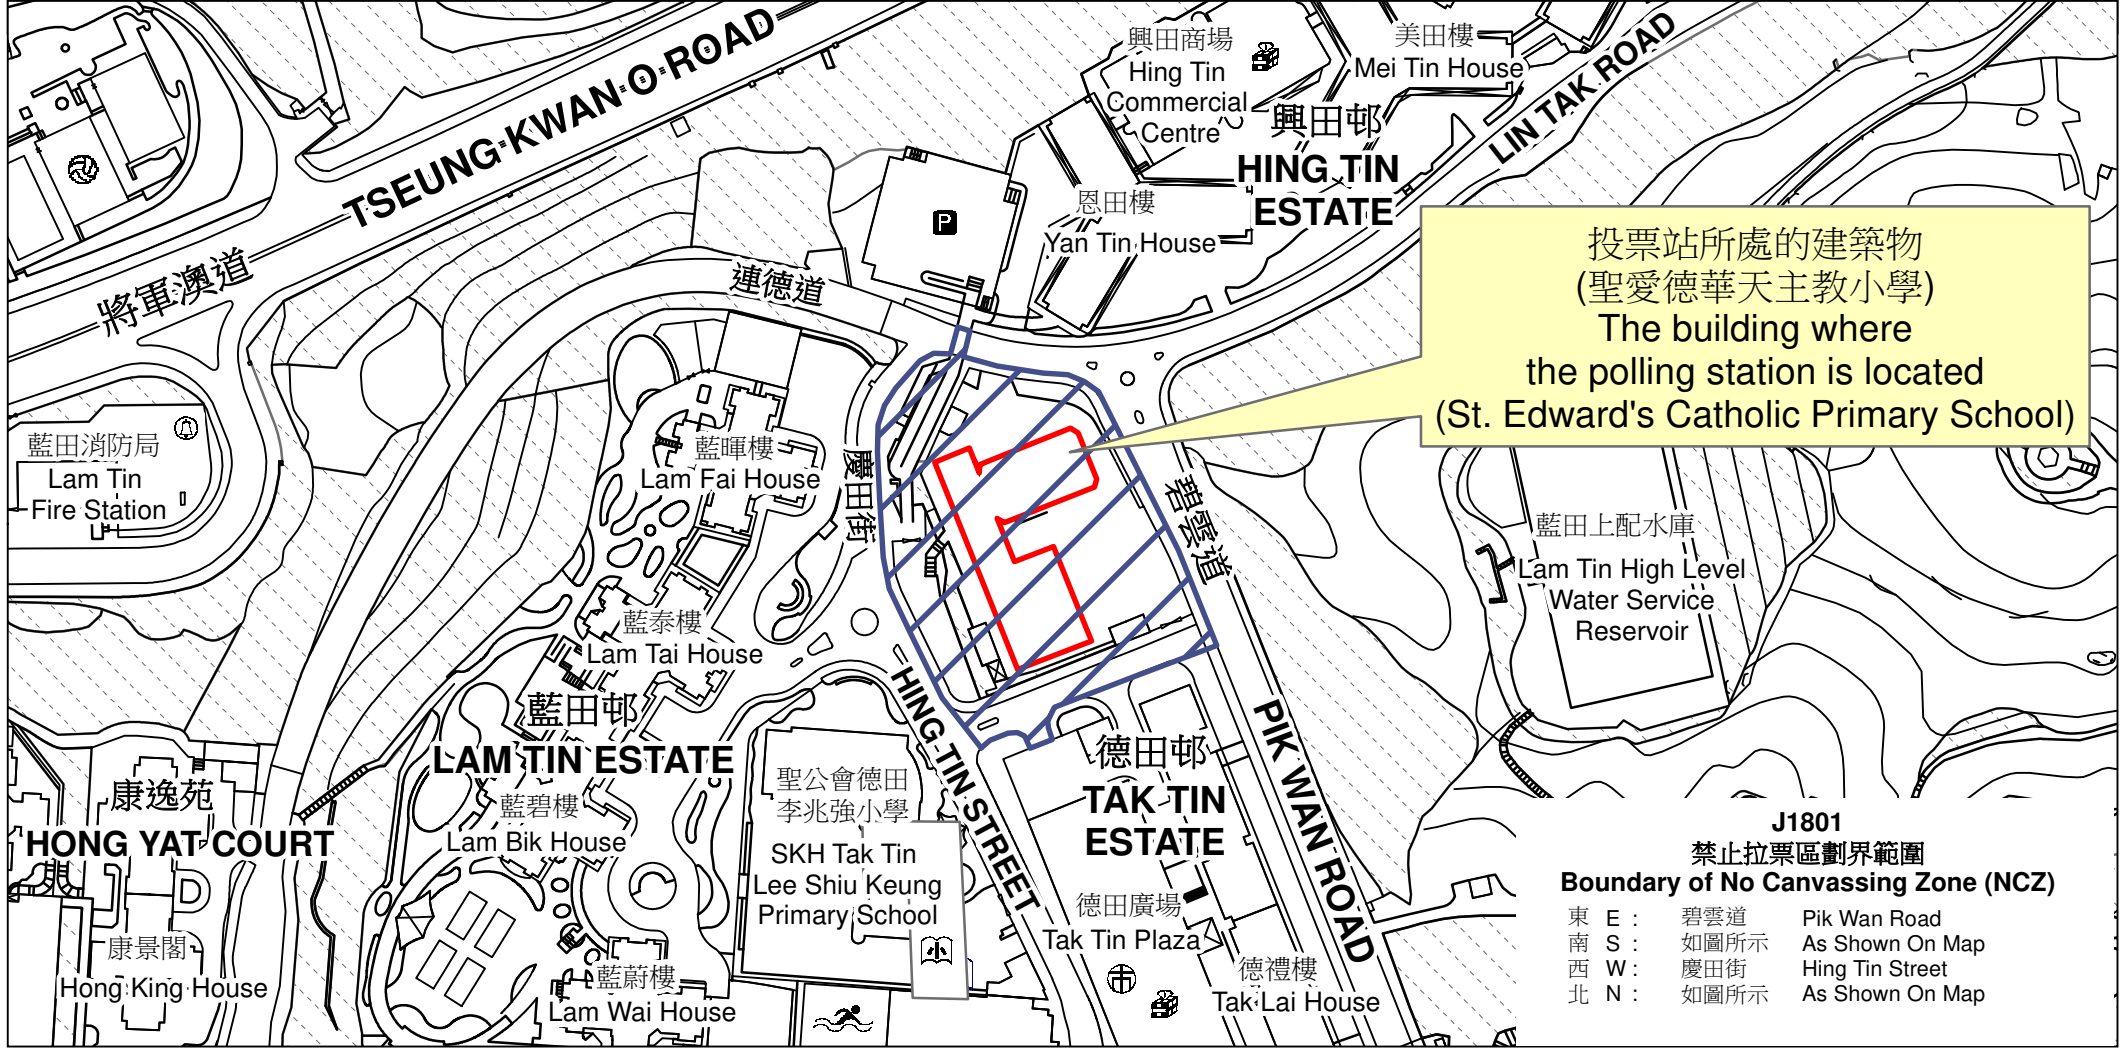

投票站位置圖和禁止拉票區 Polling Station - Location Plan & No Canvassing Zone

投票站編號 Polling Station Code	區議會名稱 Name of District Council	2023年區議會一般選舉區議會地方選區代號及名稱 Code & Name of District Council Geographical Constituency for 2023 District Council Ordinary Election	名稱及地址 Name & Address
J1801	觀塘 KWUN TONG	J1 觀塘東南 KWUN TONG SOUTHEAST	聖愛德華天主教小學 九龍藍田慶田街8號地下 St. Edward's Catholic Primary School G/F, 8 Hing Tin Street, Lam Tin, Kowloon

投票站所處的建築物
(聖愛德華天主教小學)
The building where
the polling station is located
(St. Edward's Catholic Primary School)

J1801
禁止拉票區劃界範圍
Boundary of No Canvassing Zone (NCZ)

東 E :	碧雲道	Pik Wan Road
南 S :	如圖所示	As Shown On Map
西 W :	慶田街	Hing Tin Street
北 N :	如圖所示	As Shown On Map

 禁止拉票區
No Canvassing Zone