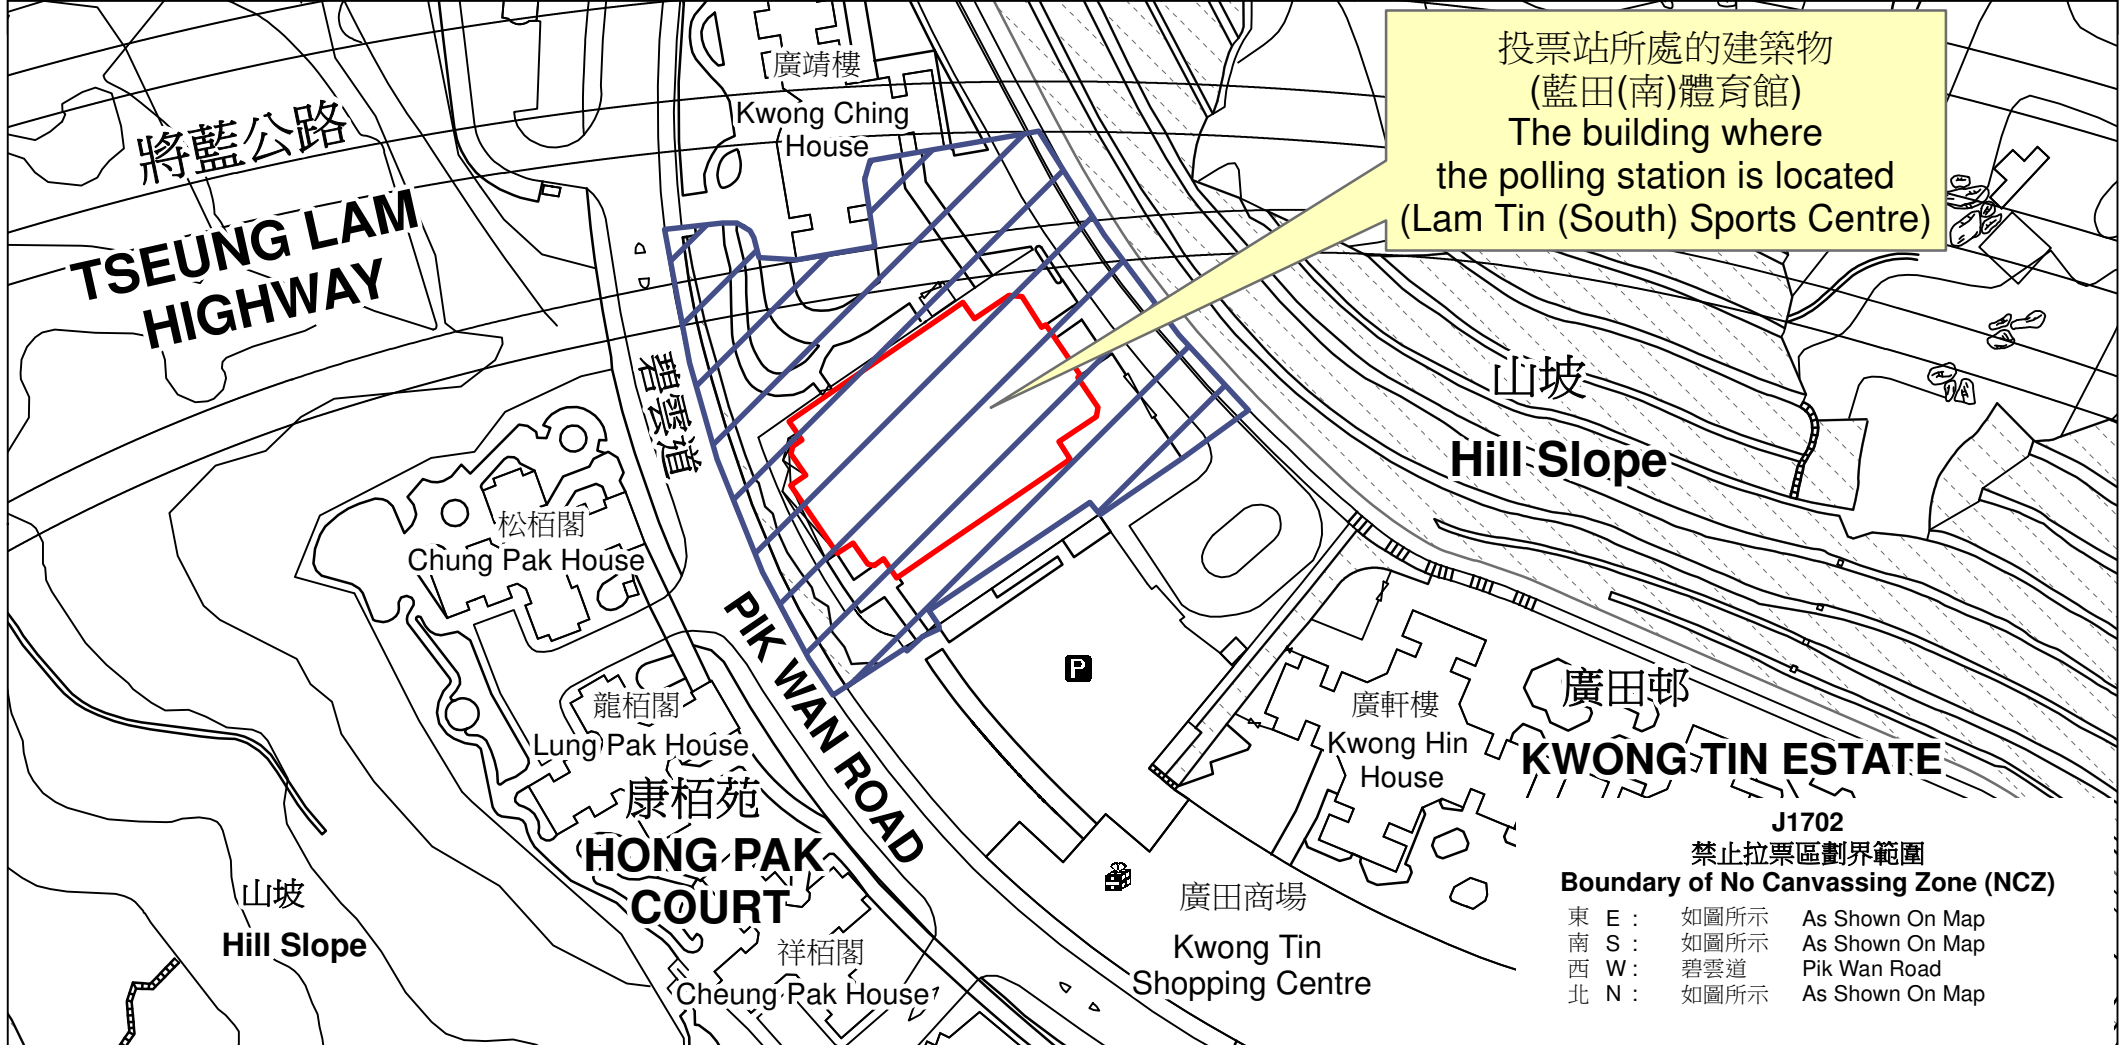

投票站位置圖和禁止拉票區 Polling Station - Location Plan & No Canvassing Zone

投票站編號 Polling Station Code	區議會名稱 Name of District Council	2023年區議會一般選舉區議會地方選區代號及名稱 Code & Name of District Council Geographical Constituency for 2023 District Council Ordinary Election	名稱及地址 Name & Address
<b>J1702</b>	<b>觀塘 KWUN TONG</b>	<b>J1 觀塘東南 KWUN TONG SOUTHEAST</b>	藍田(南)體育館 九龍藍田碧雲道170號2樓 <b>Lam Tin (South) Sports Centre</b> 2/F, 170 Pik Wan Road, Lam Tin, Kowloon

 禁止拉票區  
No Canvassing Zone