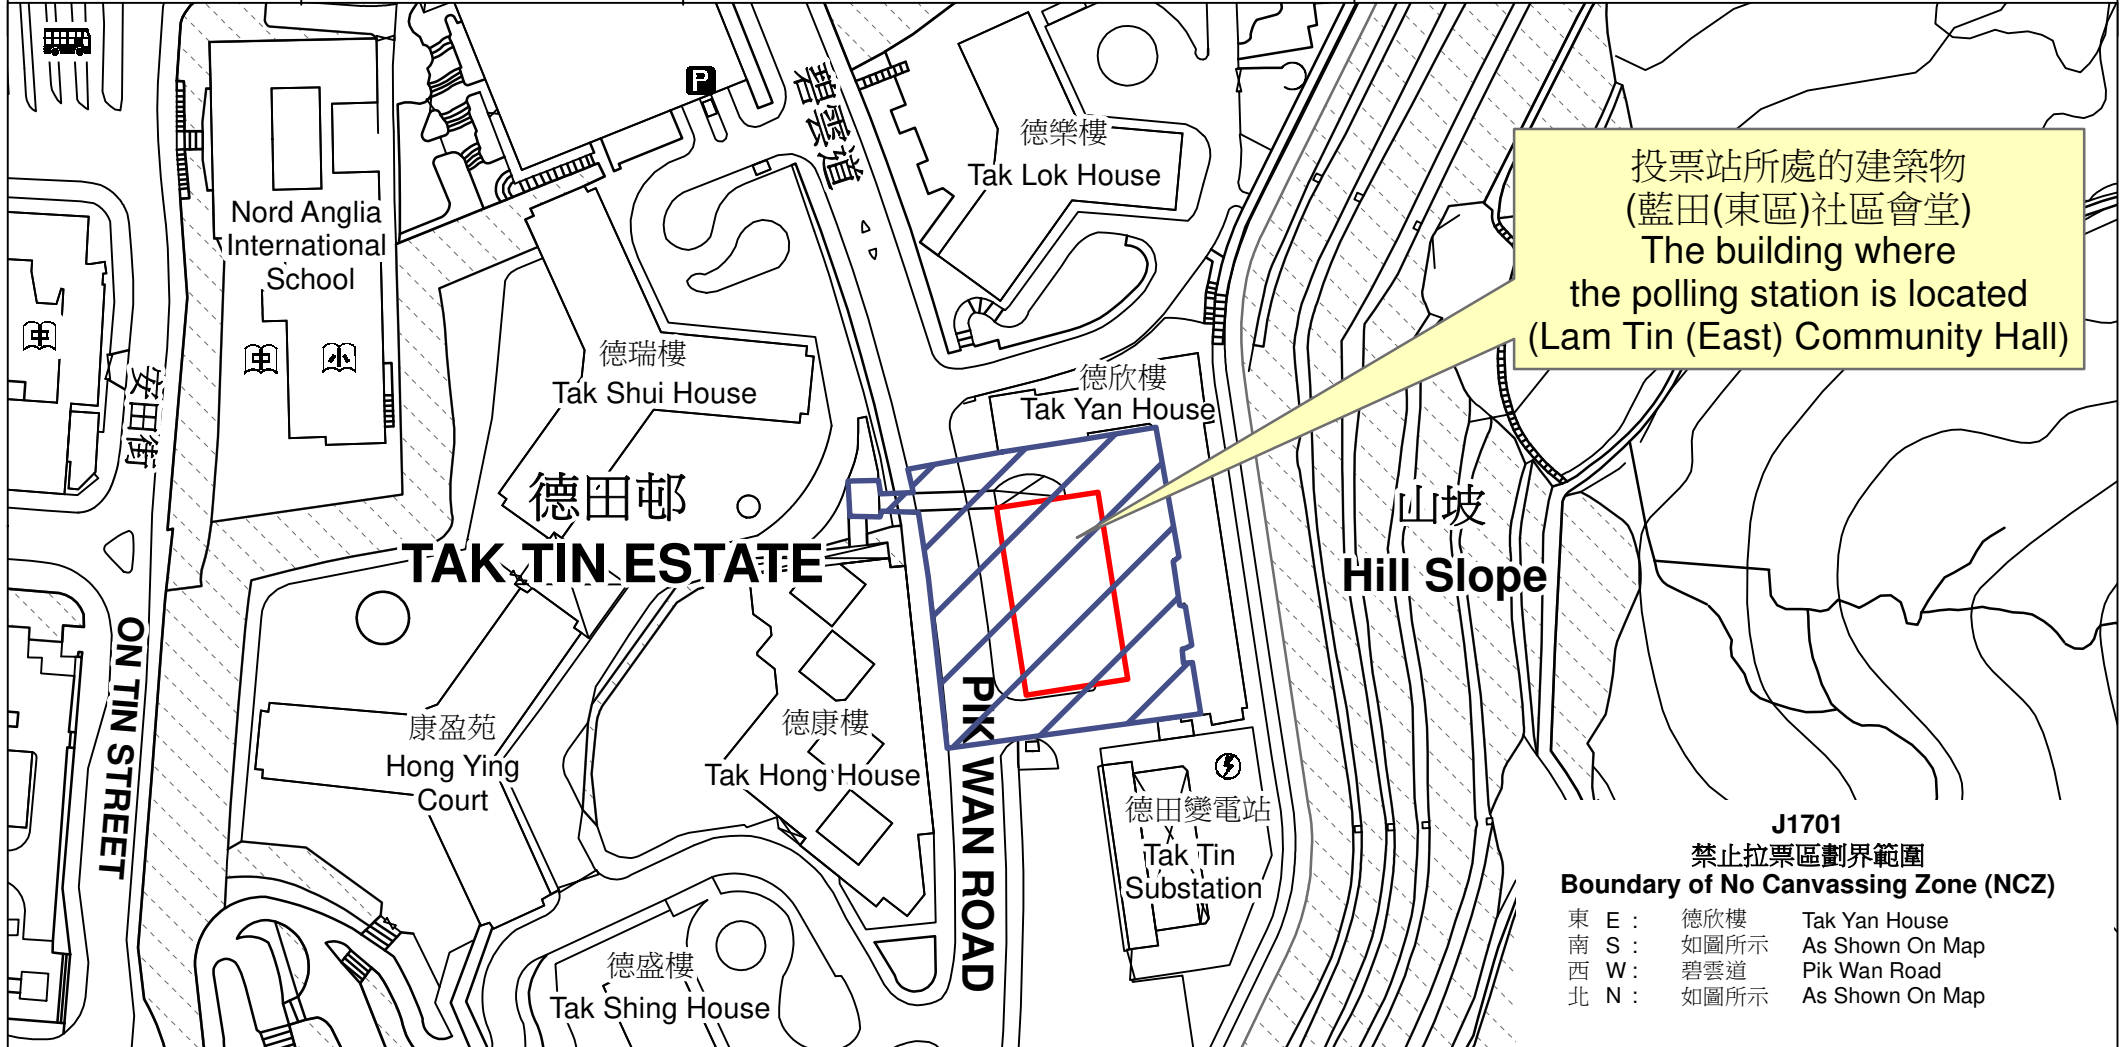

投票站位置圖和禁止拉票區 Polling Station - Location Plan & No Canvassing Zone

投票站編號 Polling Station Code	區議會名稱 Name of District Council	2023年區議會一般選舉區議會地方選區代號及名稱 Code & Name of District Council Geographical Constituency for 2023 District Council Ordinary Election	名稱及地址 Name & Address
J1701	觀塘 KWUN TONG	J1 觀塘東南 KWUN TONG SOUTHEAST	藍田(東區)社區會堂 九龍藍田碧雲道223號藍田社區綜合大樓2樓 Lam Tin (East) Community Hall 2/F, Lam Tin Community Complex, 223 Pik Wan Road, Lam Tin, Kowloon

禁止拉票區
No Canvassing Zone