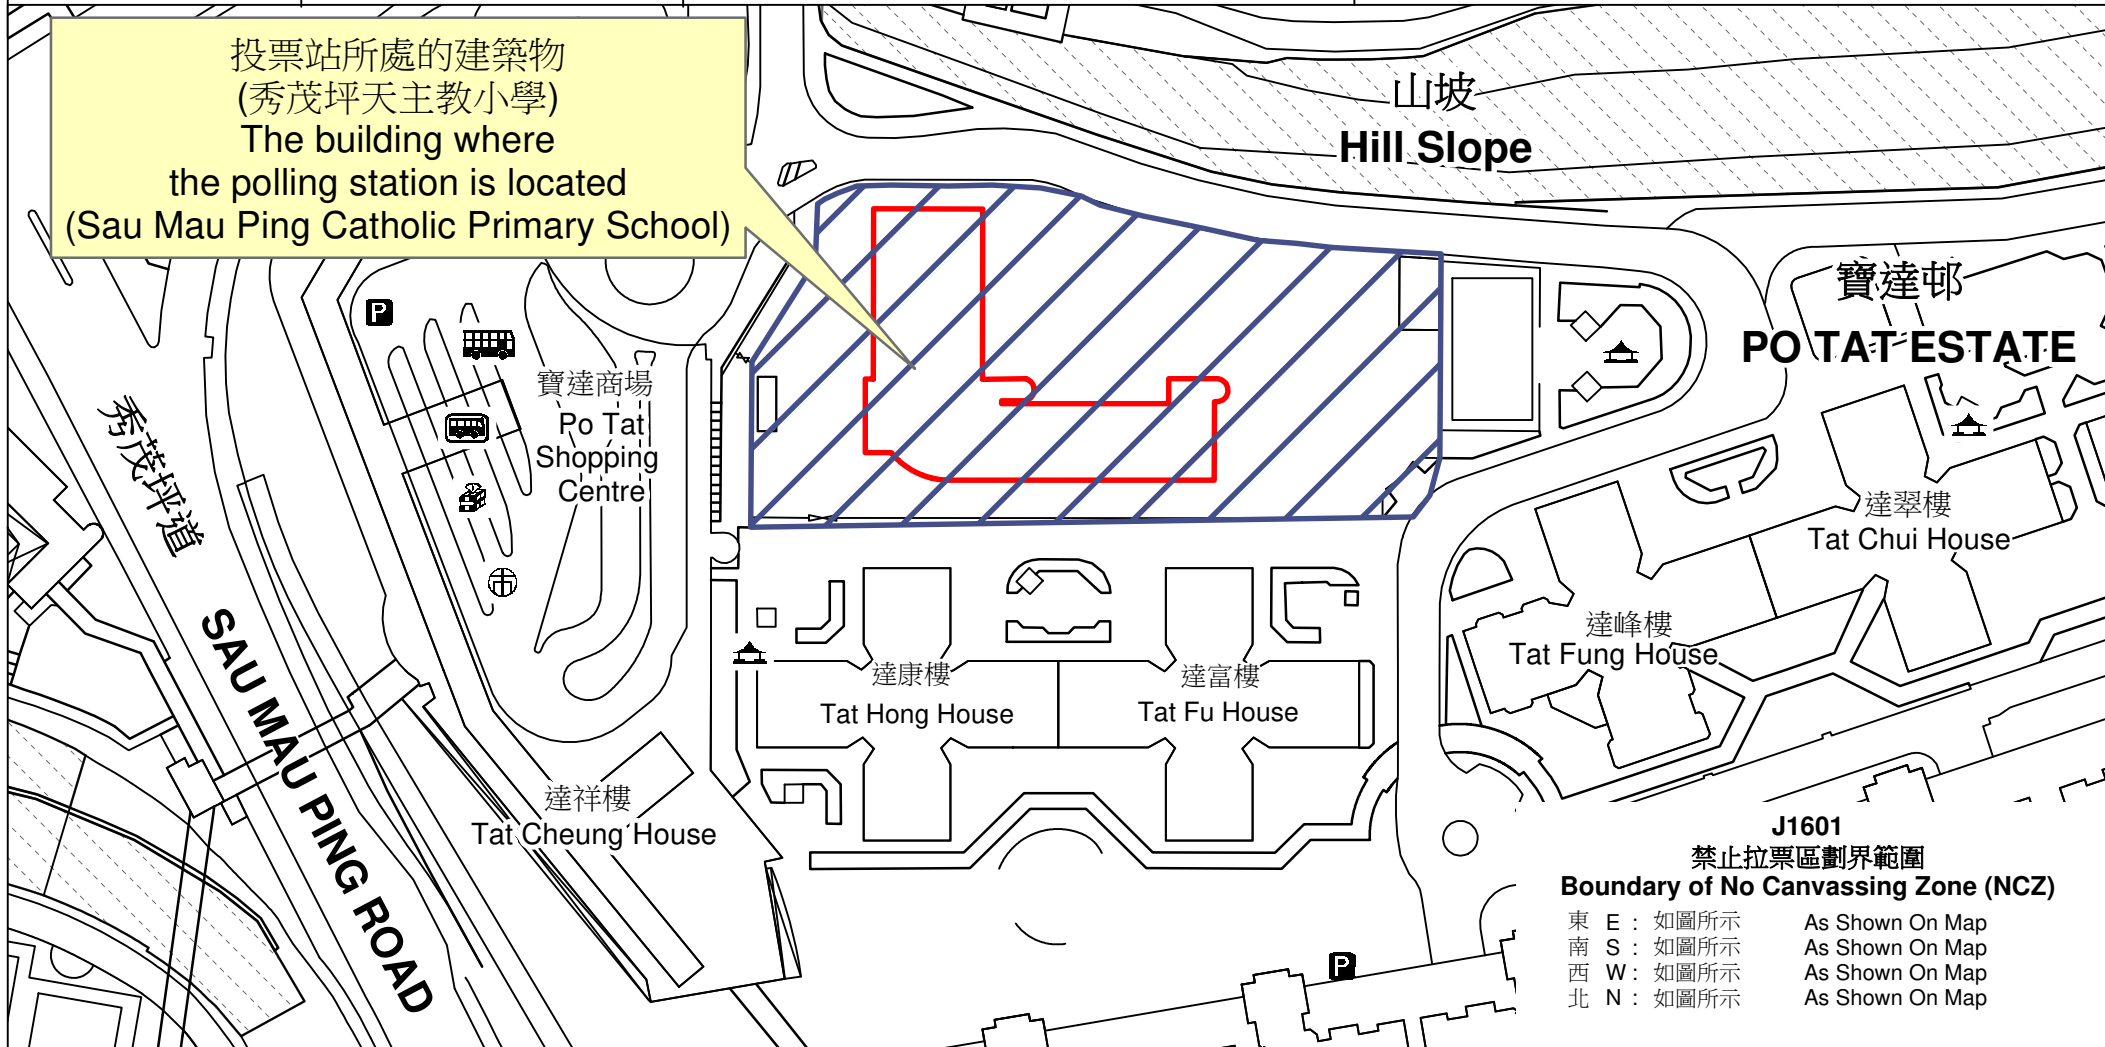

投票站位置圖和禁止拉票區 Polling Station - Location Plan & No Canvassing Zone

<p>投票站編號 Polling Station Code</p> <p>J1601</p>	<p>區議會名稱 Name of District Council</p> <p>觀塘 KWUN TONG</p>	<p>2023年區議會一般選舉區議會地方選區代號及名稱 Code & Name of District Council Geographical Constituency for 2023 District Council Ordinary Election</p> <p>J3 觀塘北 KWUN TONG NORTH</p>	<p>名稱及地址 Name & Address</p> <p>秀茂坪天主教小學 九龍觀塘秀茂坪寶達邨地下 Sau Mau Ping Catholic Primary School G/F, Po Tat Estate, Sau Mau Ping, Kwun Tong, Kowloon</p>
---	--	--	---

 禁止拉票區
No Canvassing Zone