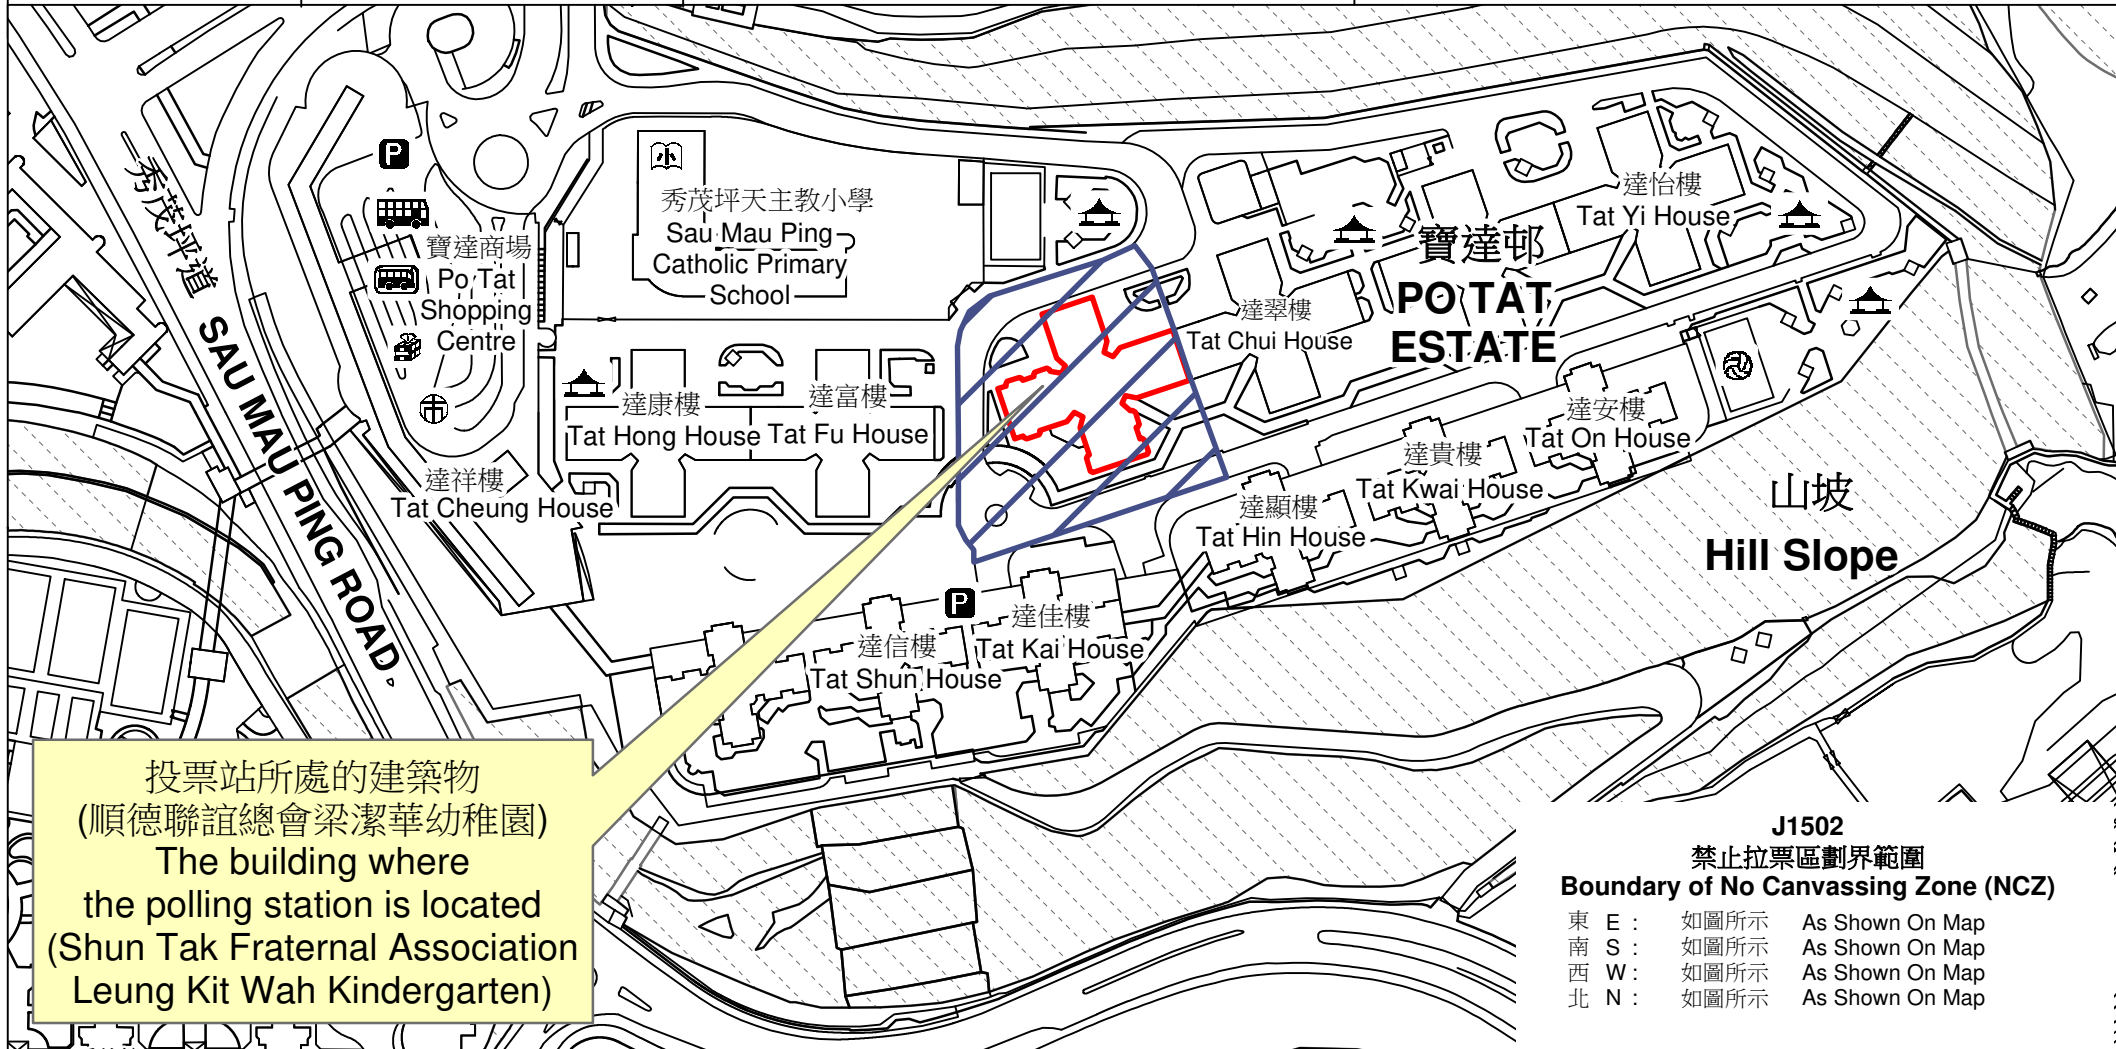

投票站位置圖和禁止拉票區 Polling Station - Location Plan & No Canvassing Zone

投票站編號 Polling Station Code	區議會名稱 Name of District Council	2023年區議會一般選舉區議會地方選區代號及名稱 Code & Name of District Council Geographical Constituency for 2023 District Council Ordinary Election	名稱及地址 Name & Address
J1502	觀塘 KWUN TONG	J3 觀塘北 KWUN TONG NORTH	順德聯誼總會梁潔華幼稚園 九龍秀茂坪寶琳路寶達邨達峰樓地下 Shun Tak Fraternal Association Leung Kit Wah Kindergarten G/F, Tat Fung House, Po Tat Estate, Po Lam Road, Sau Mau Ping, Kowloon

投票站所處的建築物
(順德聯誼總會梁潔華幼稚園)
The building where
the polling station is located
(Shun Tak Fraternal Association
Leung Kit Wah Kindergarten)

J1502
禁止拉票區劃界範圍
Boundary of No Canvassing Zone (NCZ)

東 E :	如圖所示	As Shown On Map
南 S :	如圖所示	As Shown On Map
西 W :	如圖所示	As Shown On Map
北 N :	如圖所示	As Shown On Map

 禁止拉票區
No Canvassing Zone