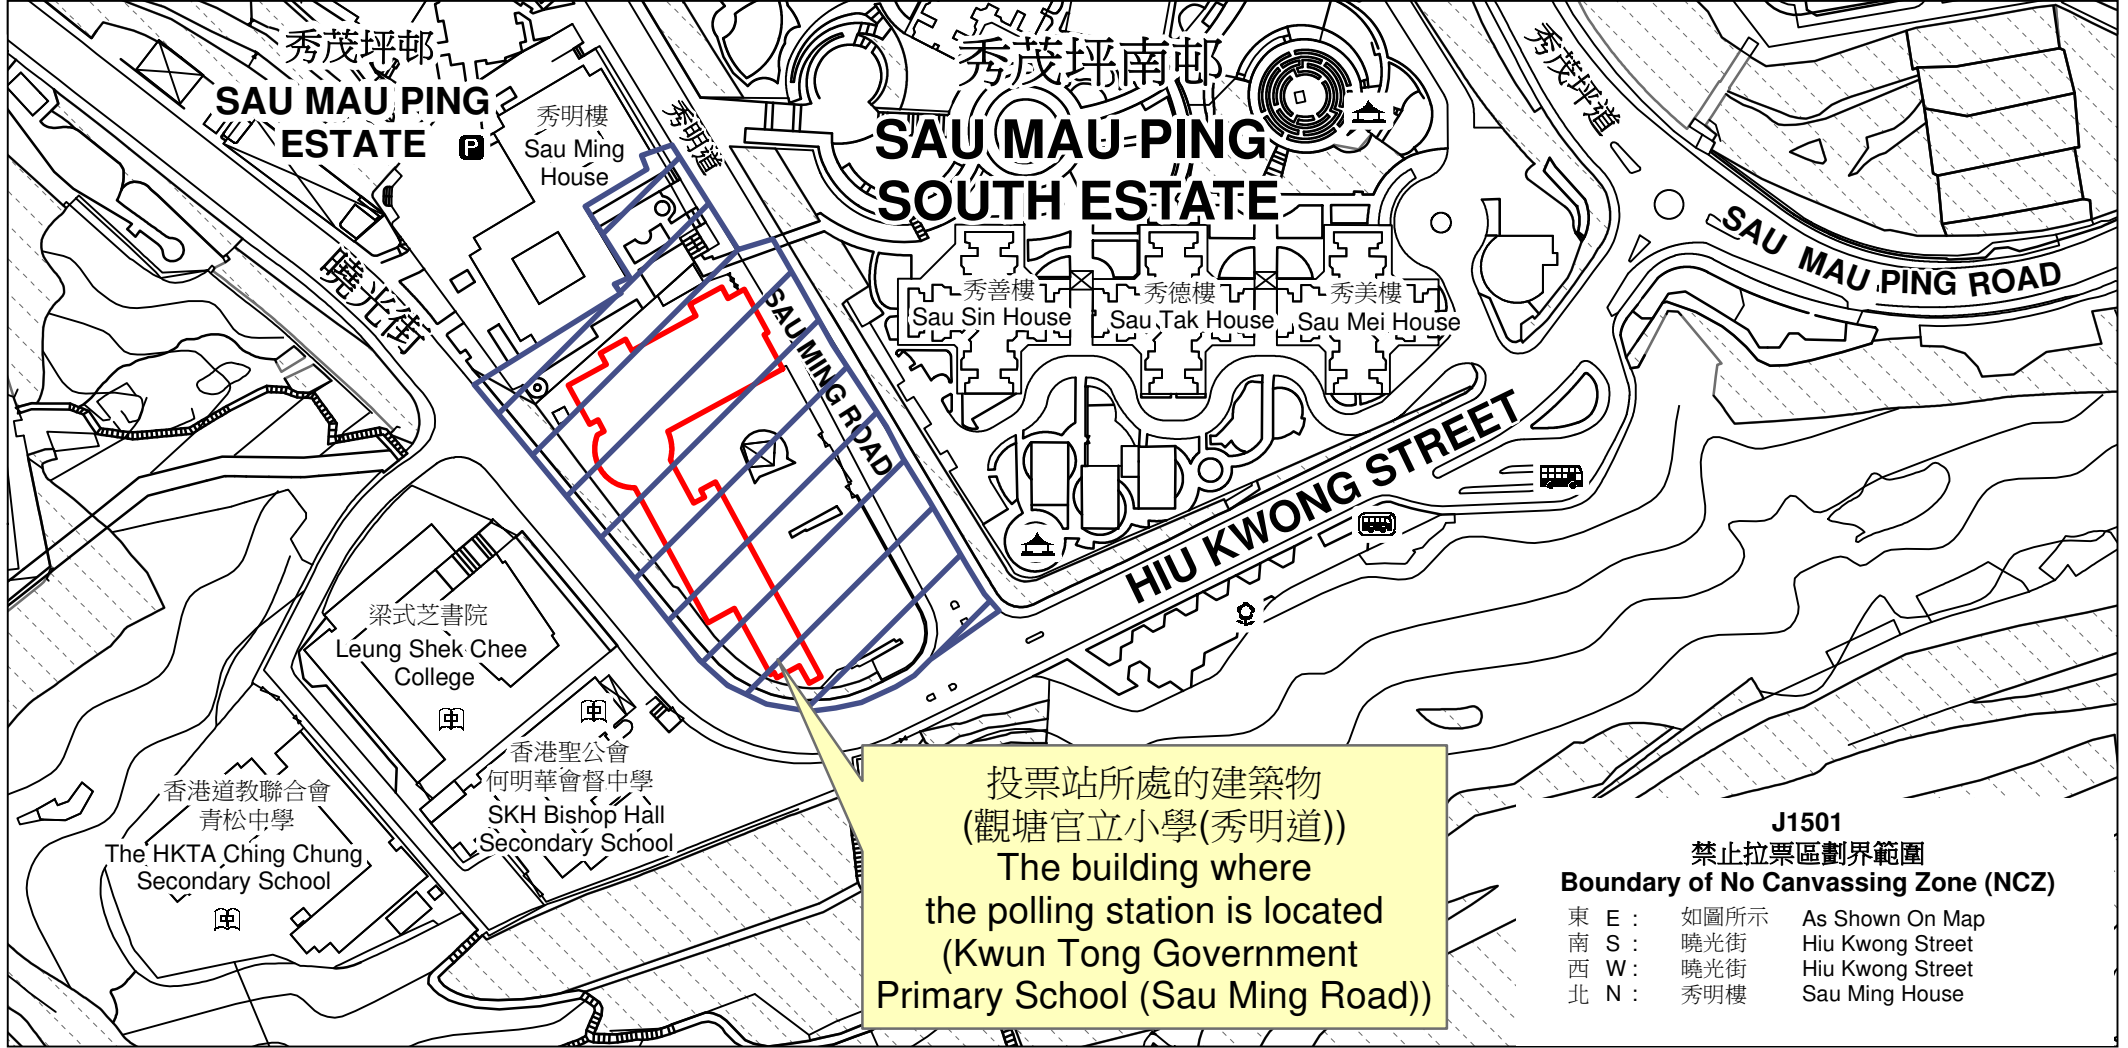

投票站位置圖和禁止拉票區 Polling Station - Location Plan & No Canvassing Zone

<p>投票站編號 Polling Station Code</p> <p>J1501</p>	<p>區議會名稱 Name of District Council</p> <p>觀塘 KWUN TONG</p>	<p>2023年區議會一般選舉區議會地方選區代號及名稱 Code & Name of District Council Geographical Constituency for 2023 District Council Ordinary Election</p> <p>J3 觀塘北 KWUN TONG NORTH</p>	<p>名稱及地址 Name & Address</p> <p>觀塘官立小學(秀明道) 九龍觀塘秀茂坪秀明道130號地下 Kwun Tong Government Primary School (Sau Ming Road) G/F, 130 Sau Ming Road, Sau Mau Ping, Kwun Tong, Kowloon</p>
---	--	--	--

投票站所處的建築物
(觀塘官立小學(秀明道))
The building where
the polling station is located
(Kwun Tong Government
Primary School (Sau Ming Road))

J1501
禁止拉票區劃界範圍
Boundary of No Canvassing Zone (NCZ)

東 E :	如圖所示	As Shown On Map
南 S :	曉光街	Hiu Kwong Street
西 W :	曉光街	Hiu Kwong Street
北 N :	秀明樓	Sau Ming House

 禁止拉票區
No Canvassing Zone