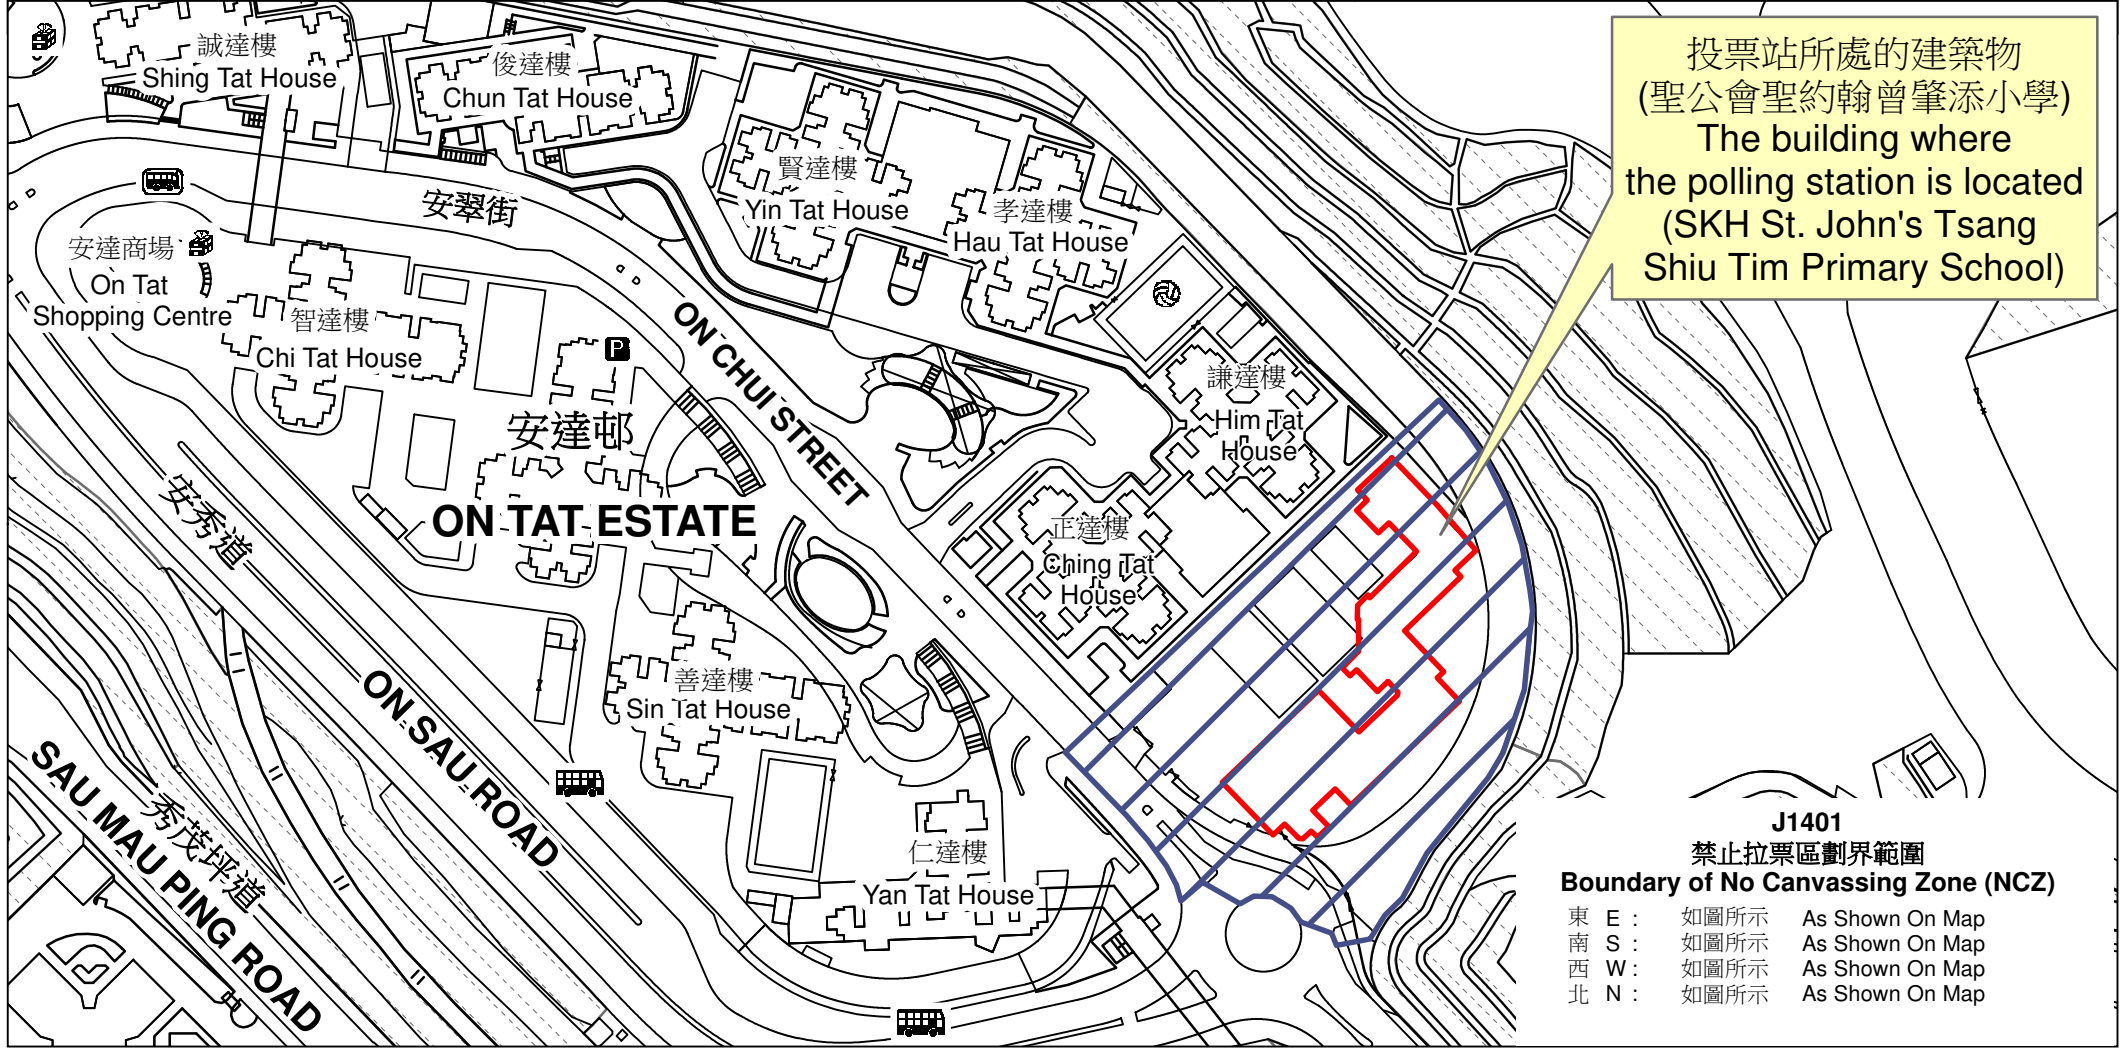

投票站位置圖和禁止拉票區 Polling Station - Location Plan & No Canvassing Zone

投票站編號 Polling Station Code	區議會名稱 Name of District Council	2023年區議會一般選舉區議會地方選區代號及名稱 Code & Name of District Council Geographical Constituency for 2023 District Council Ordinary Election	名稱及地址 Name & Address
J1401	觀塘 KWUN TONG	J3 觀塘北 KWUN TONG NORTH	聖公會聖約翰曾肇添小學 九龍觀塘安翠街11號地下 SKH St. John's Tsang Shiu Tim Primary School G/F, 11 On Chui Street, Kwun Tong, Kowloon

投票站所處的建築物
(聖公會聖約翰曾肇添小學)
The building where
the polling station is located
(SKH St. John's Tsang
Shiu Tim Primary School)

J1401
禁止拉票區劃界範圍
Boundary of No Canvassing Zone (NCZ)

東 E :	如圖所示	As Shown On Map
南 S :	如圖所示	As Shown On Map
西 W :	如圖所示	As Shown On Map
北 N :	如圖所示	As Shown On Map

 禁止拉票區
No Canvassing Zone