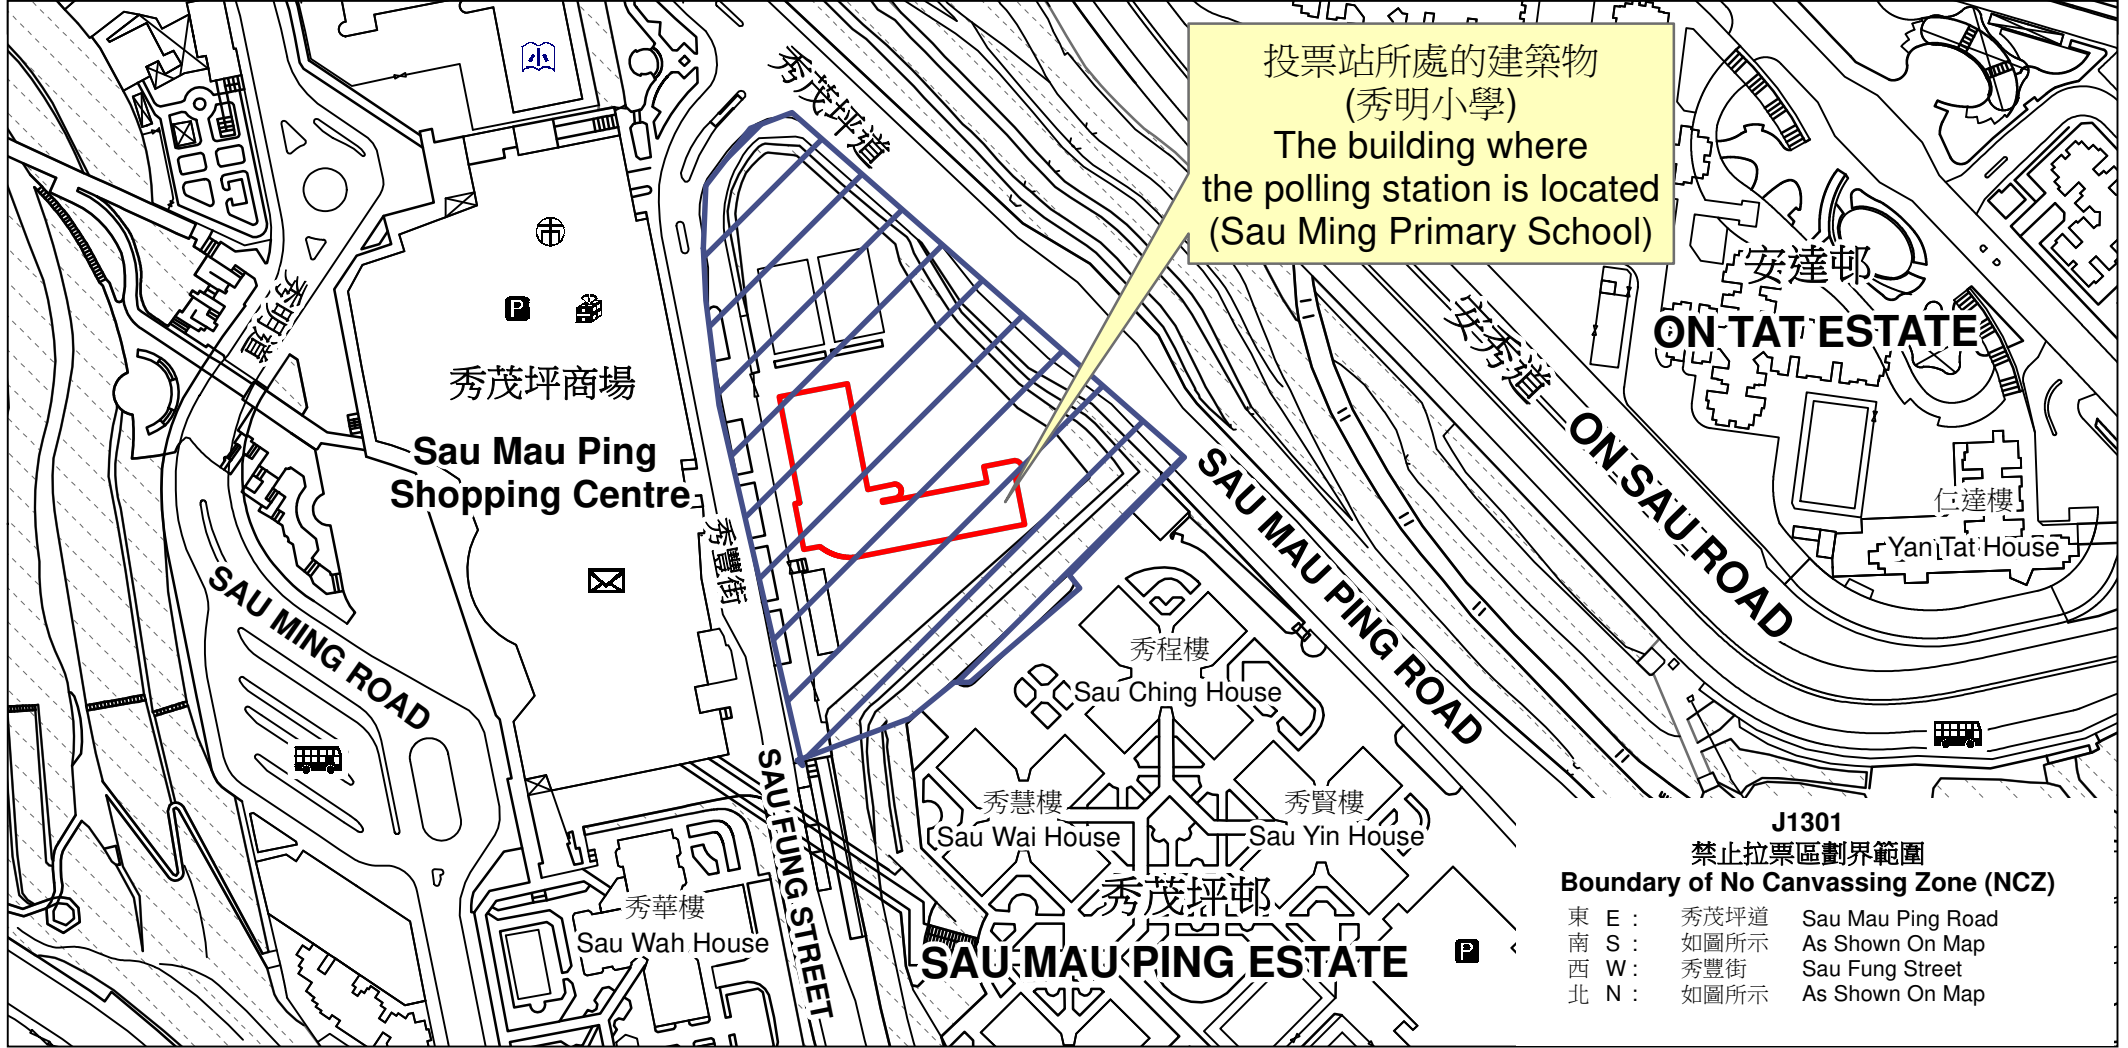

投票站位置圖和禁止拉票區 Polling Station - Location Plan & No Canvassing Zone

<p>投票站編號 Polling Station Code</p> <p>J1301</p>	<p>區議會名稱 Name of District Council</p> <p>觀塘 KWUN TONG</p>	<p>2023年區議會一般選舉區議會地方選區代號及名稱 Code & Name of District Council Geographical Constituency for 2023 District Council Ordinary Election</p> <p>J3 觀塘北 KWUN TONG NORTH</p>	<p>名稱及地址 Name & Address</p> <p>秀明小學 九龍觀塘秀茂坪秀豐街5號地下 Sau Ming Primary School G/F, 5 Sau Fung Street, Sau Mau Ping, Kwun Tong, Kowloon</p>
---	--	--	--

 禁止拉票區
No Canvassing Zone