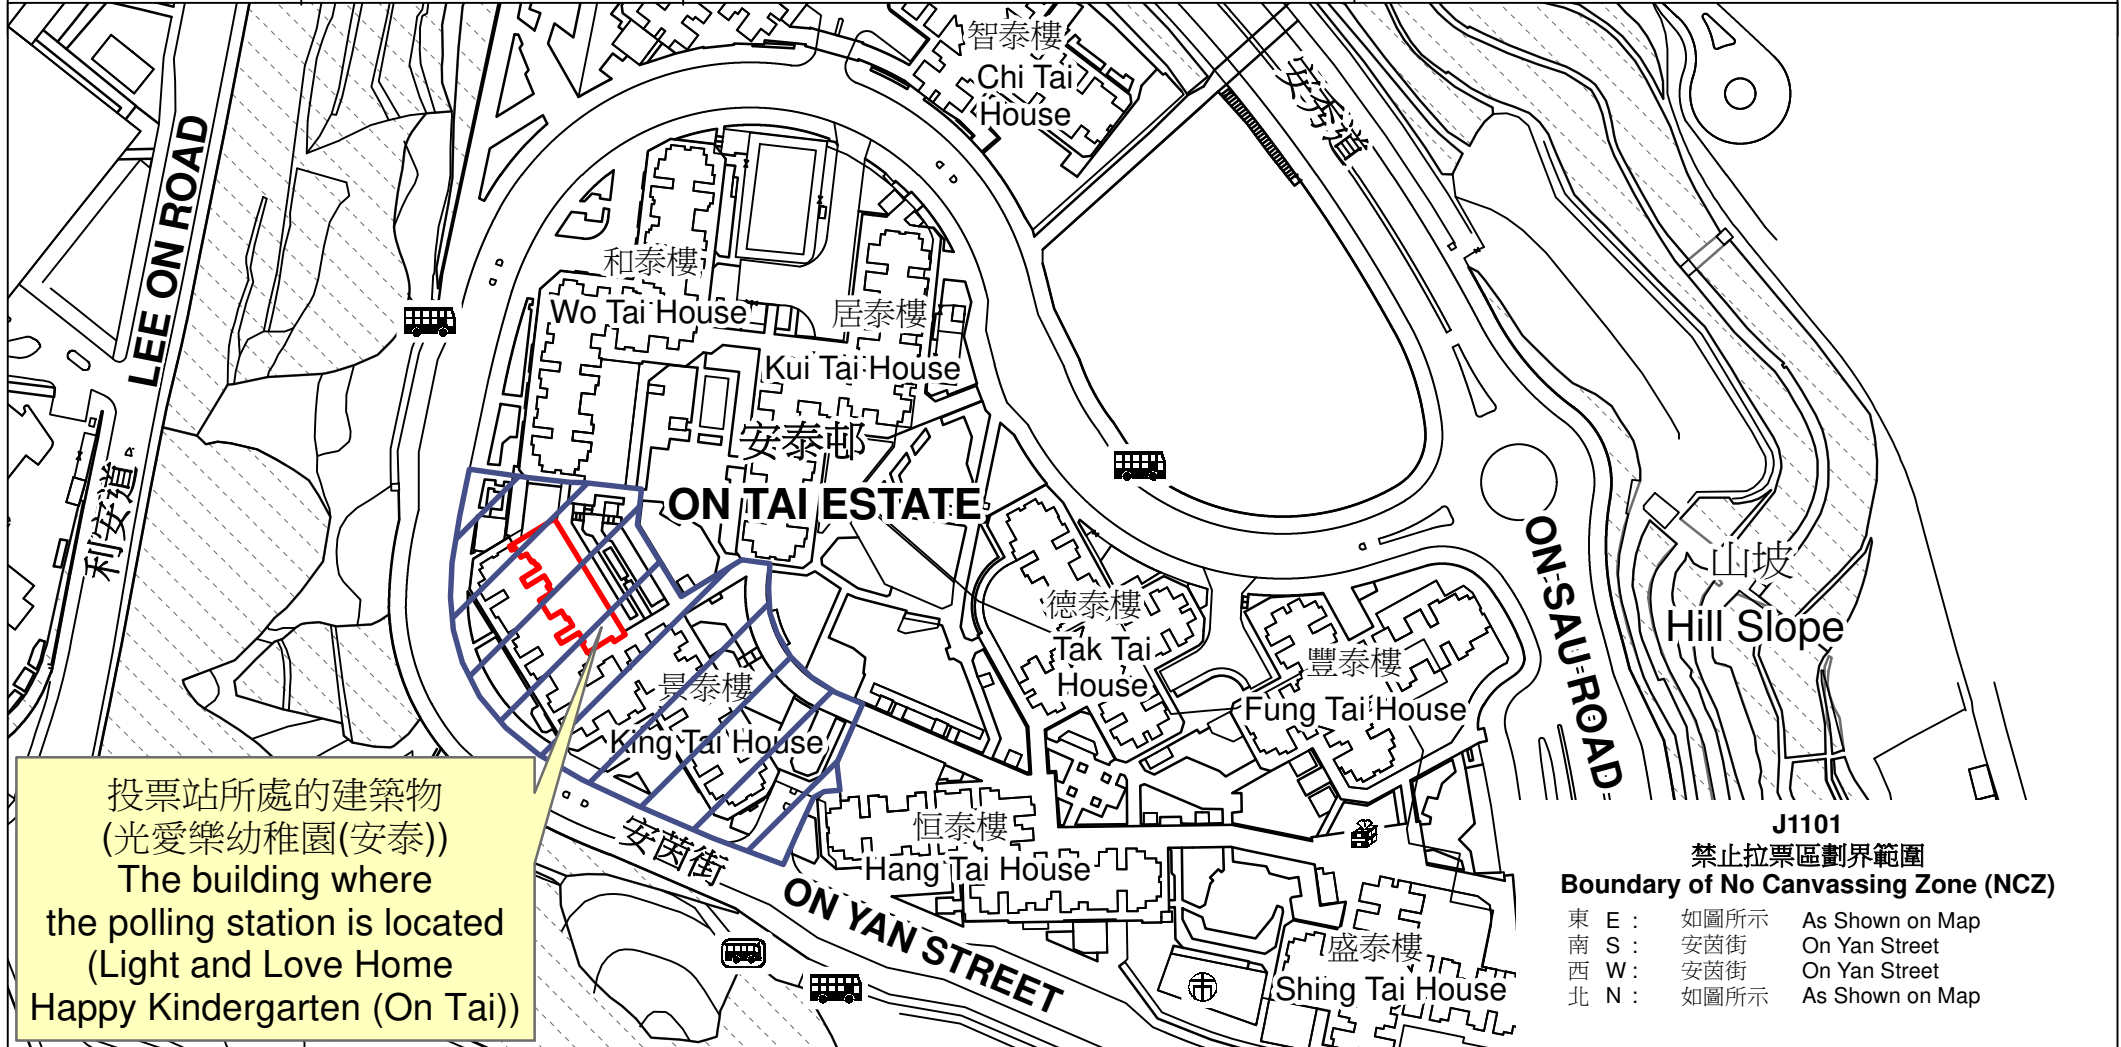

投票站位置圖和禁止拉票區 Polling Station - Location Plan & No Canvassing Zone

投票站編號 Polling Station Code	區議會名稱 Name of District Council	2023年區議會一般選舉區議會地方選區代號及名稱 Code & Name of District Council Geographical Constituency for 2023 District Council Ordinary Election	名稱及地址 Name & Address
J1101	觀塘 KWUN TONG	J3 觀塘北 KWUN TONG NORTH	光愛樂幼稚園(安泰) 九龍觀塘安泰邨景泰樓地下高層 Light and Love Home Happy Kindergarten (On Tai) UG/F, King Tai House, On Tai Estate, Kwun Tong, Kowloon

投票站所處的建築物
(光愛樂幼稚園(安泰))
The building where
the polling station is located
(Light and Love Home
Happy Kindergarten (On Tai))

**J1101
禁止拉票區劃界範圍
Boundary of No Canvassing Zone (NCZ)**

東 E :	如圖所示	As Shown on Map
南 S :	安茵街	On Yan Street
西 W :	安茵街	On Yan Street
北 N :	如圖所示	As Shown on Map

 禁止拉票區
No Canvassing Zone