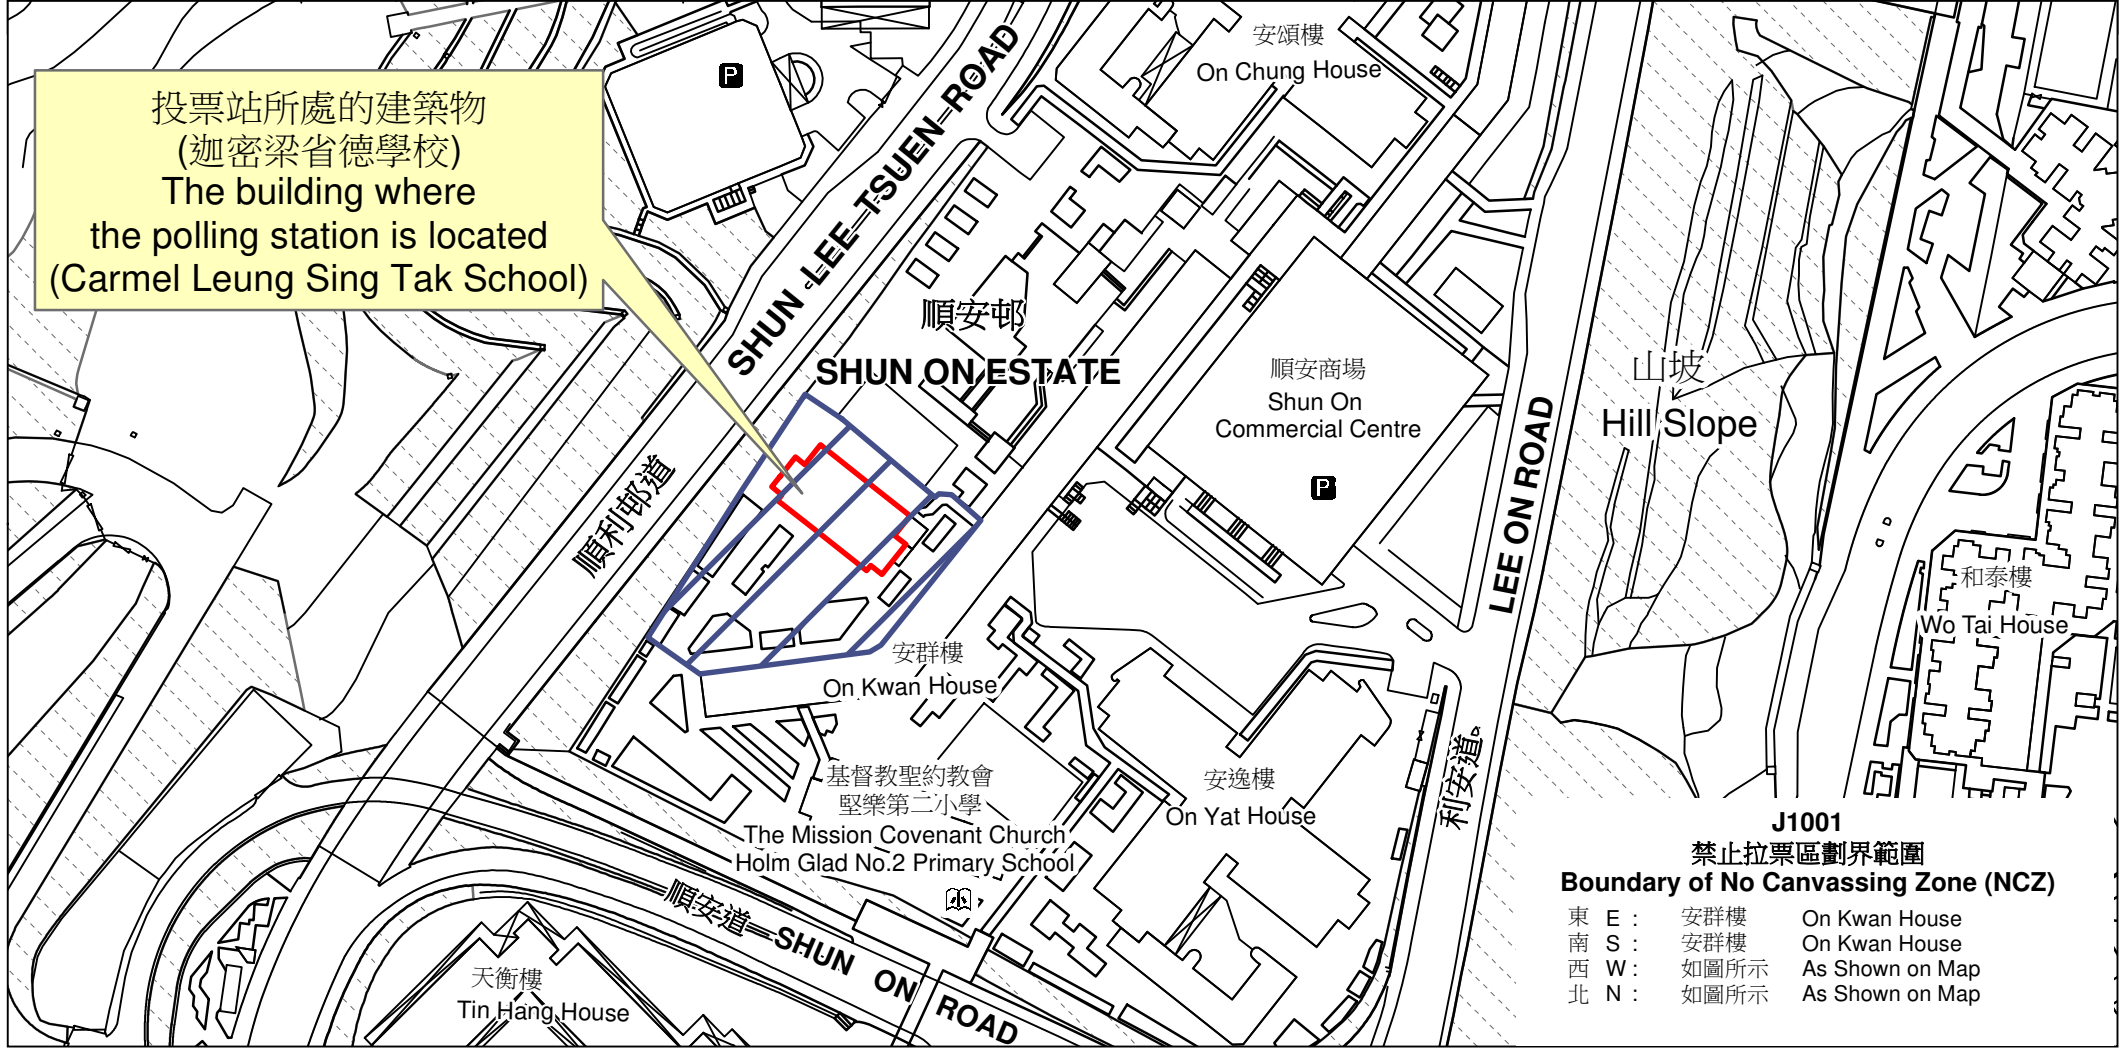

投票站位置圖和禁止拉票區 Polling Station - Location Plan & No Canvassing Zone

<p>投票站編號 Polling Station Code</p> <p>J1001</p>	<p>區議會名稱 Name of District Council</p> <p>觀塘 KWUN TONG</p>	<p>2023年區議會一般選舉區議會地方選區代號及名稱 Code & Name of District Council Geographical Constituency for 2023 District Council Ordinary Election</p> <p>J3 觀塘北 KWUN TONG NORTH</p>	<p>名稱及地址 Name & Address</p> <p>迦密梁省德學校 九龍觀塘順安邨第2號校舍地下 Carmel Leung Sing Tak School G/F, Estate School No.2, Shun On Estate, Kwun Tong, Kowloon</p>
---	--	--	---

 禁止拉票區
No Canvassing Zone