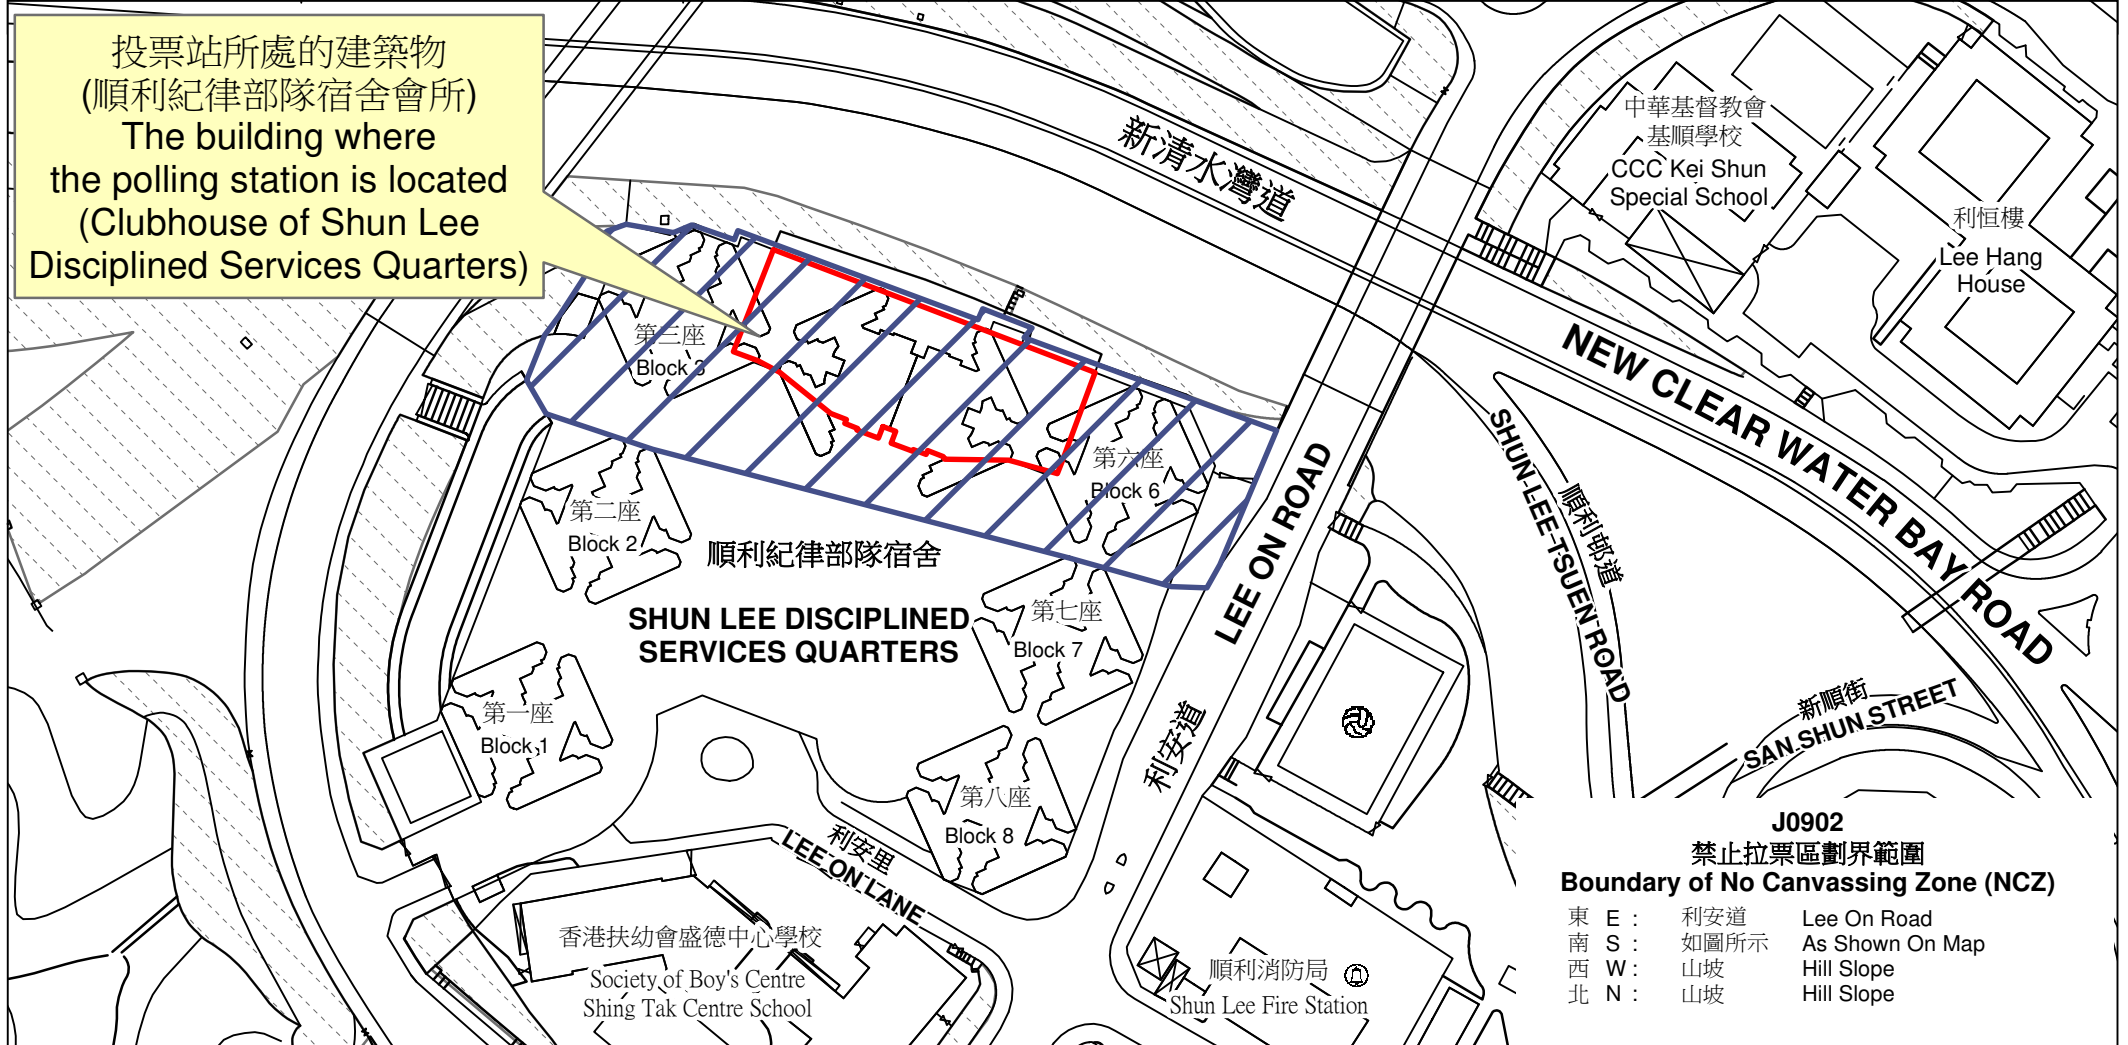

# 投票站位置圖和禁止拉票區 Polling Station - Location Plan & No Canvassing Zone

投票站編號 Polling Station Code	區議會名稱 Name of District Council	2023年區議會一般選舉區議會地方選區代號及名稱 Code & Name of District Council Geographical Constituency for 2023 District Council Ordinary Election	名稱及地址 Name & Address
<b>J0902</b>	<b>觀塘 KWUN TONG</b>	<b>J3 觀塘北 KWUN TONG NORTH</b>	順利紀律部隊宿舍會所 九龍觀塘利安道32號平台3樓 <b>Clubhouse of Shun Lee Disciplined Services Quarters Podium Level 3, 32 Lee On Road, Kwun Tong, Kowloon</b>

投票站所處的建築物  
(順利紀律部隊宿舍會所)  
The building where  
the polling station is located  
(Clubhouse of Shun Lee  
Disciplined Services Quarters)

**J0902**  
禁止拉票區劃界範圍  
**Boundary of No Canvassing Zone (NCZ)**

東 E :	利安道	Lee On Road
南 S :	如圖所示	As Shown On Map
西 W :	山坡	Hill Slope
北 N :	山坡	Hill Slope

 禁止拉票區  
No Canvassing Zone