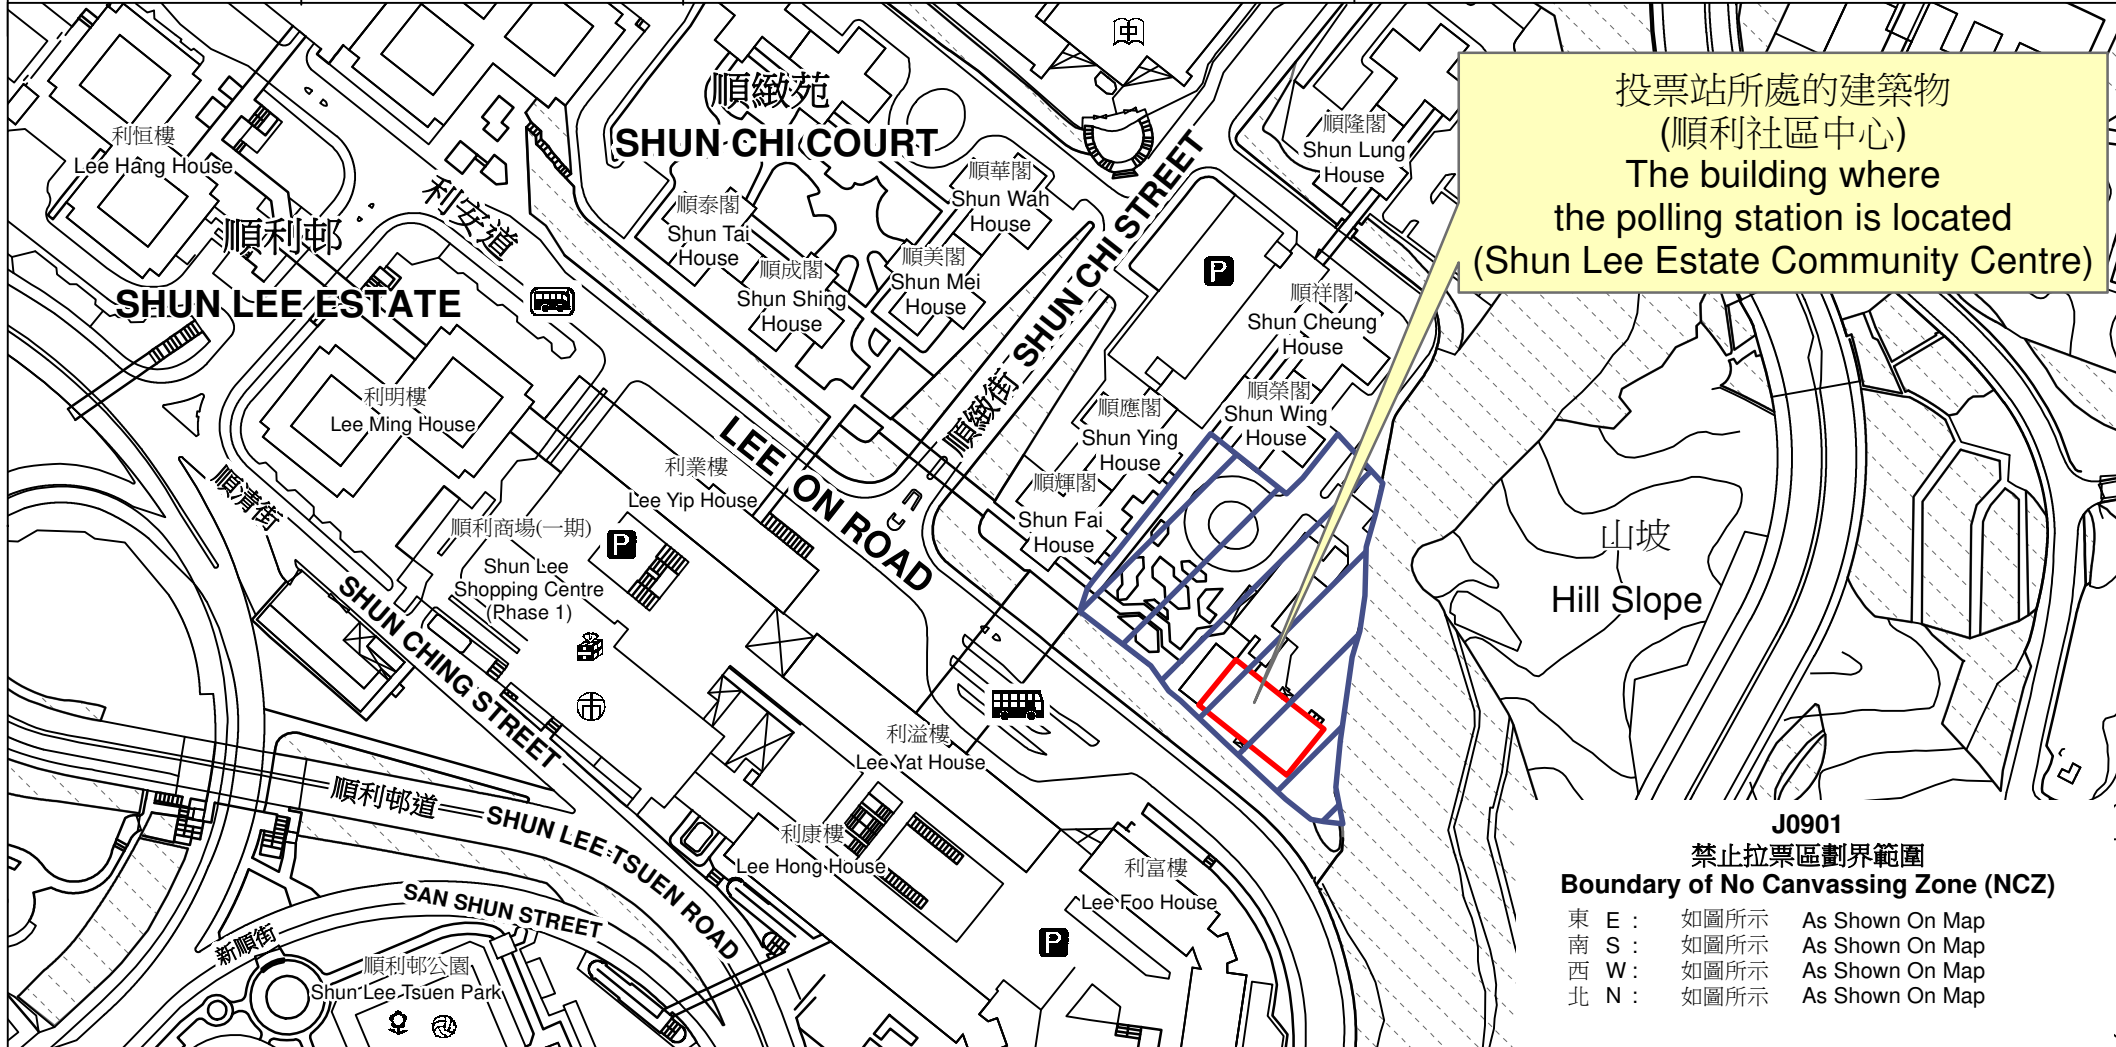

# 投票站位置圖和禁止拉票區 Polling Station - Location Plan & No Canvassing Zone

投票站編號 Polling Station Code	區議會名稱 Name of District Council	2023年區議會一般選舉區議會地方選區代號及名稱 Code & Name of District Council Geographical Constituency for 2023 District Council Ordinary Election	名稱及地址 Name & Address
<b>J0901</b>	<b>觀塘 KWUN TONG</b>	<b>J3 觀塘北 KWUN TONG NORTH</b>	順利社區中心 九龍順利邨順緻街2號地下 <b>Shun Lee Estate Community Centre</b> G/F, 2 Shun Chi Street, Shun Lee Estate, Kowloon

 禁止拉票區  
No Canvassing Zone