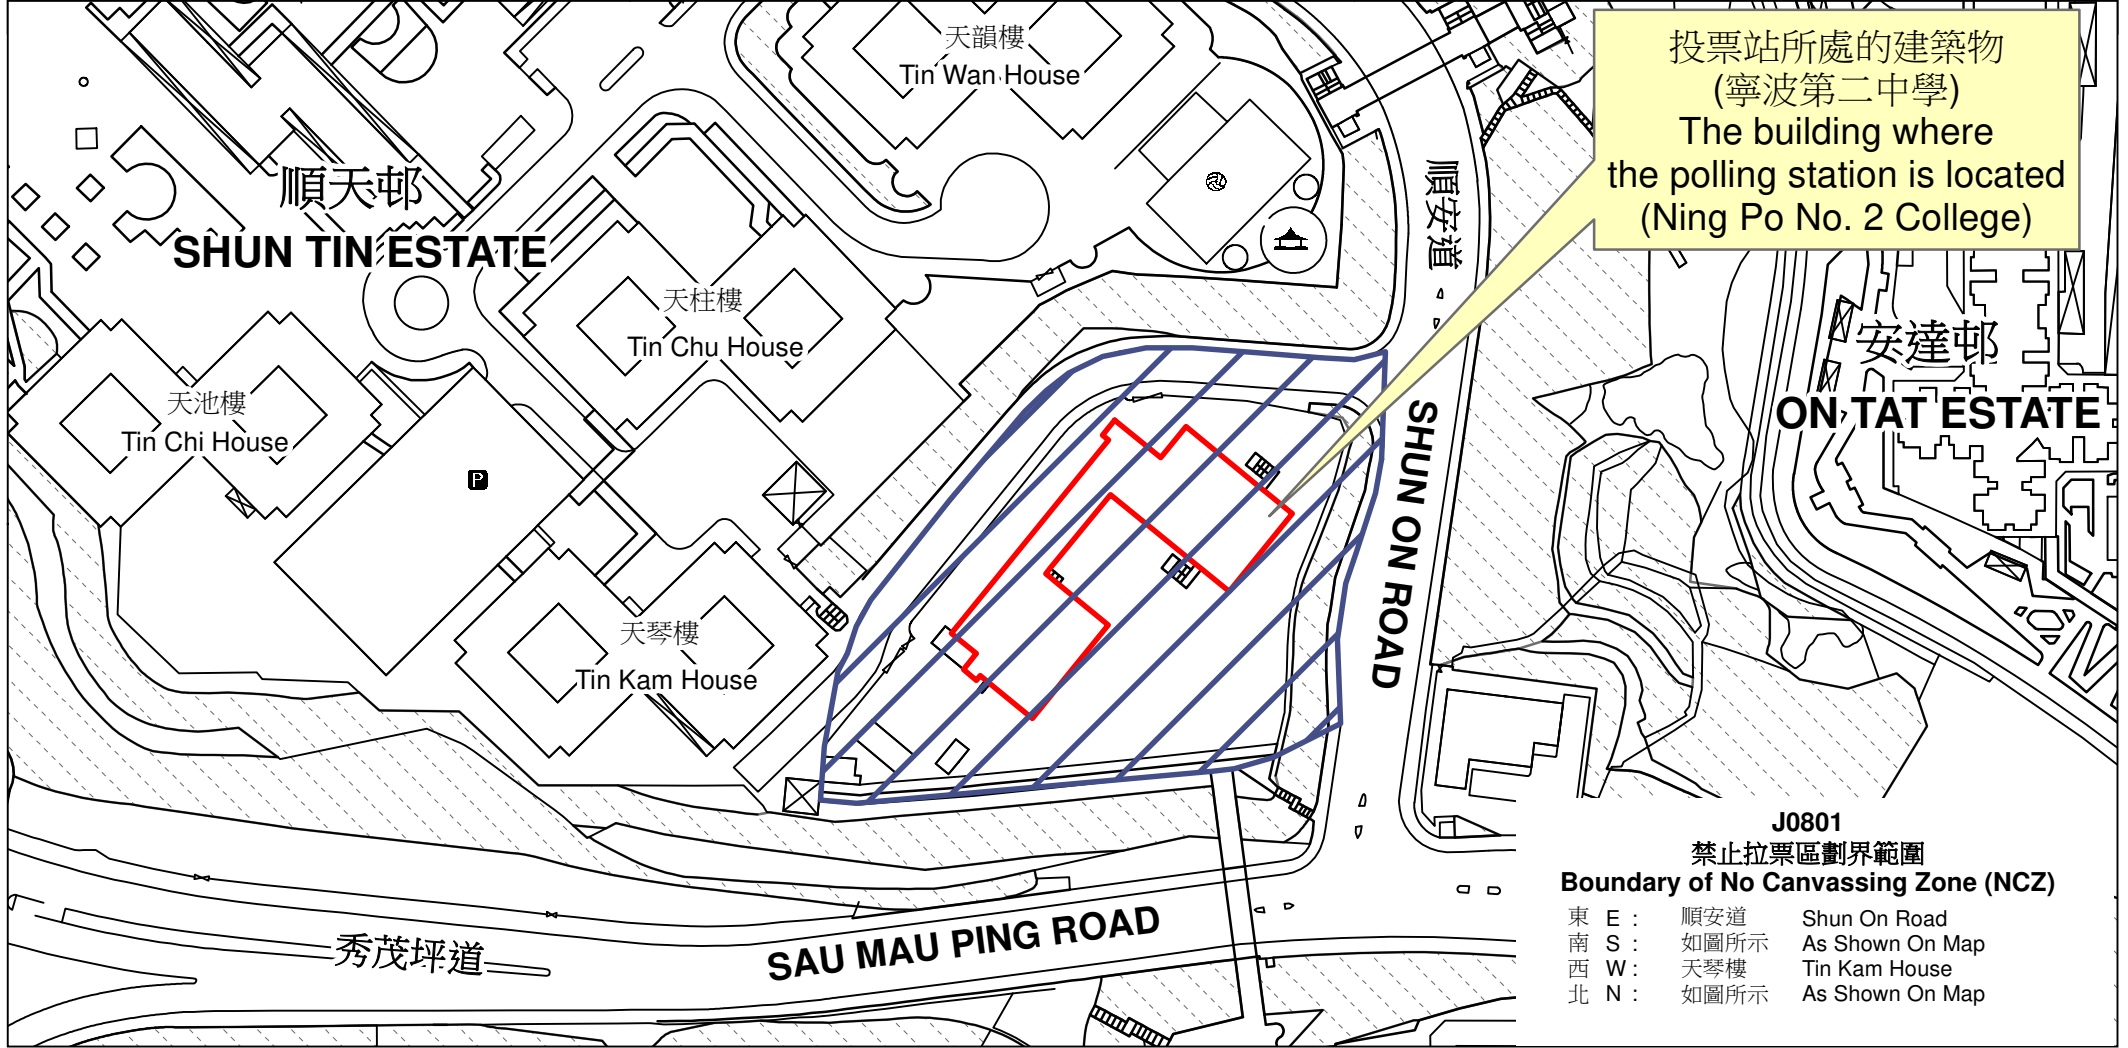

投票站位置圖和禁止拉票區 Polling Station - Location Plan & No Canvassing Zone

投票站編號 Polling Station Code	區議會名稱 Name of District Council	2023年區議會一般選舉區議會地方選區代號及名稱 Code & Name of District Council Geographical Constituency for 2023 District Council Ordinary Election	名稱及地址 Name & Address
J0801	觀塘 KWUN TONG	J3 觀塘北 KWUN TONG NORTH	寧波第二中學 九龍觀塘順天邨順安道9號地下 Ning Po No. 2 College G/F, 9 Shun On Road, Shun Tin Estate, Kwun Tong, Kowloon

投票站所處的建築物
(寧波第二中學)
The building where
the polling station is located
(Ning Po No. 2 College)

J0801
禁止拉票區劃界範圍
Boundary of No Canvassing Zone (NCZ)

東 E :	順安道	Shun On Road
南 S :	如圖所示	As Shown On Map
西 W :	天琴樓	Tin Kam House
北 N :	如圖所示	As Shown On Map

 禁止拉票區
No Canvassing Zone