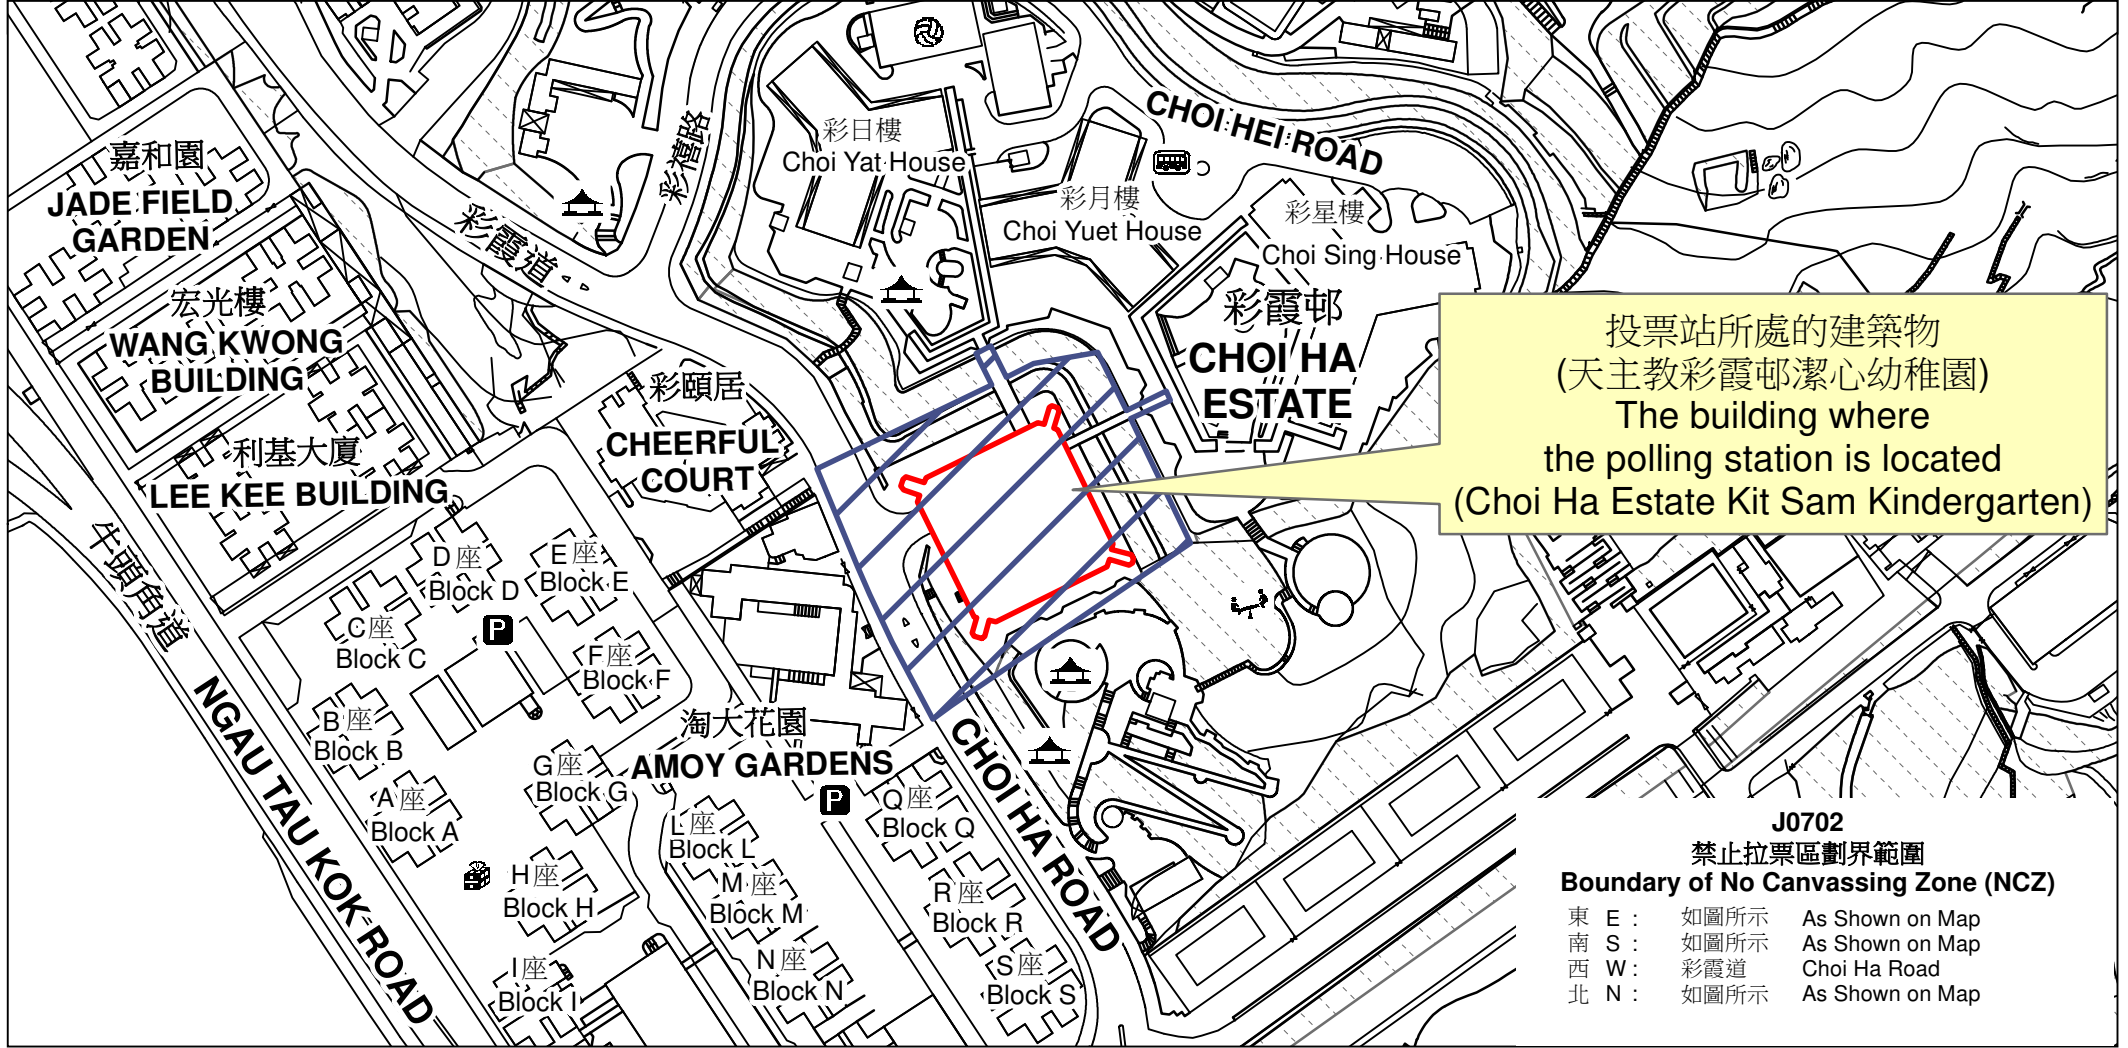

投票站位置圖和禁止拉票區 Polling Station - Location Plan & No Canvassing Zone

| | | | |
|---|--|---|--|
| <p>投票站編號 Polling Station Code</p> <p>J0702</p> | <p>區議會名稱 Name of District Council</p> <p>觀塘 KWUN TONG</p> | <p>2023年區議會一般選舉區議會地方選區代號及名稱 Code & Name of District Council Geographical Constituency for 2023 District Council Ordinary Election</p> <p>J4 觀塘西 KWUN TONG WEST</p> | <p>名稱及地址 Name & Address</p> <p>天主教彩霞邨潔心幼稚園 九龍牛頭角彩霞邨停車場平台4號 Choi Ha Estate Kit Sam Kindergarten No. 4, Carpark Podium, Choi Ha Estate, Ngau Tau Kok, Kowloon</p> |
|---|--|---|--|

投票站所處的建築物
(天主教彩霞邨潔心幼稚園)
The building where
the polling station is located
(Choi Ha Estate Kit Sam Kindergarten)

J0702
禁止拉票區劃界範圍
Boundary of No Canvassing Zone (NCZ)

| | | |
|-------|------|-----------------|
| 東 E : | 如圖所示 | As Shown on Map |
| 南 S : | 如圖所示 | As Shown on Map |
| 西 W : | 彩霞道 | Choi Ha Road |
| 北 N : | 如圖所示 | As Shown on Map |

 禁止拉票區
No Canvassing Zone