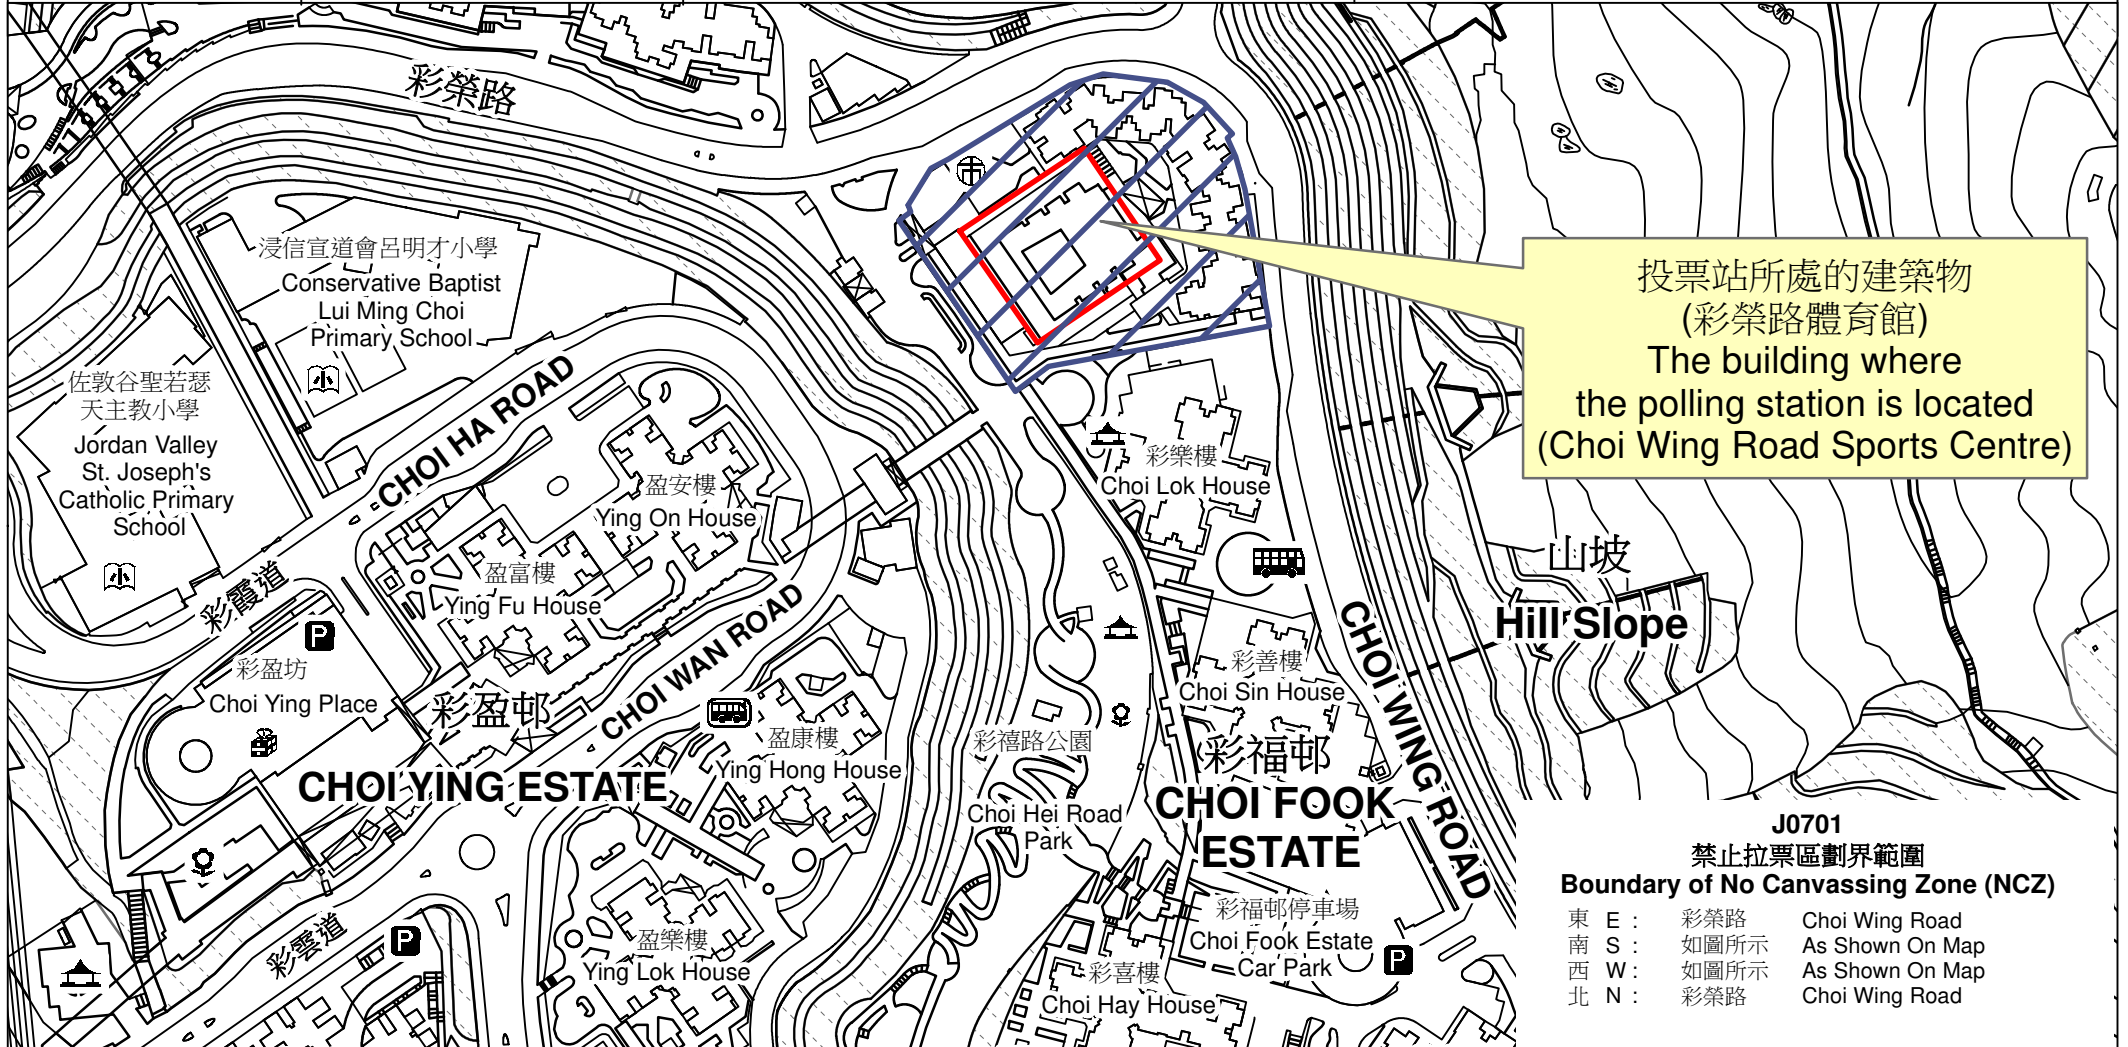

投票站位置圖和禁止拉票區 Polling Station - Location Plan & No Canvassing Zone

投票站編號 Polling Station Code	區議會名稱 Name of District Council	2023年區議會一般選舉區議會地方選區代號及名稱 Code & Name of District Council Geographical Constituency for 2023 District Council Ordinary Election	名稱及地址 Name & Address
J0701	觀塘 KWUN TONG	J4 觀塘西 KWUN TONG WEST	彩榮路體育館 九龍觀塘彩榮路58號地下 Choi Wing Road Sports Centre G/F, 58 Choi Wing Road, Kwun Tong, Kowloon

投票站所處的建築物
(彩榮路體育館)
The building where
the polling station is located
(Choi Wing Road Sports Centre)

J0701
禁止拉票區劃界範圍
Boundary of No Canvassing Zone (NCZ)

- | | | |
|-------|------|-----------------|
| 東 E : | 彩榮路 | Choi Wing Road |
| 南 S : | 如圖所示 | As Shown On Map |
| 西 W : | 如圖所示 | As Shown On Map |
| 北 N : | 彩榮路 | Choi Wing Road |

禁止拉票區
No Canvassing Zone