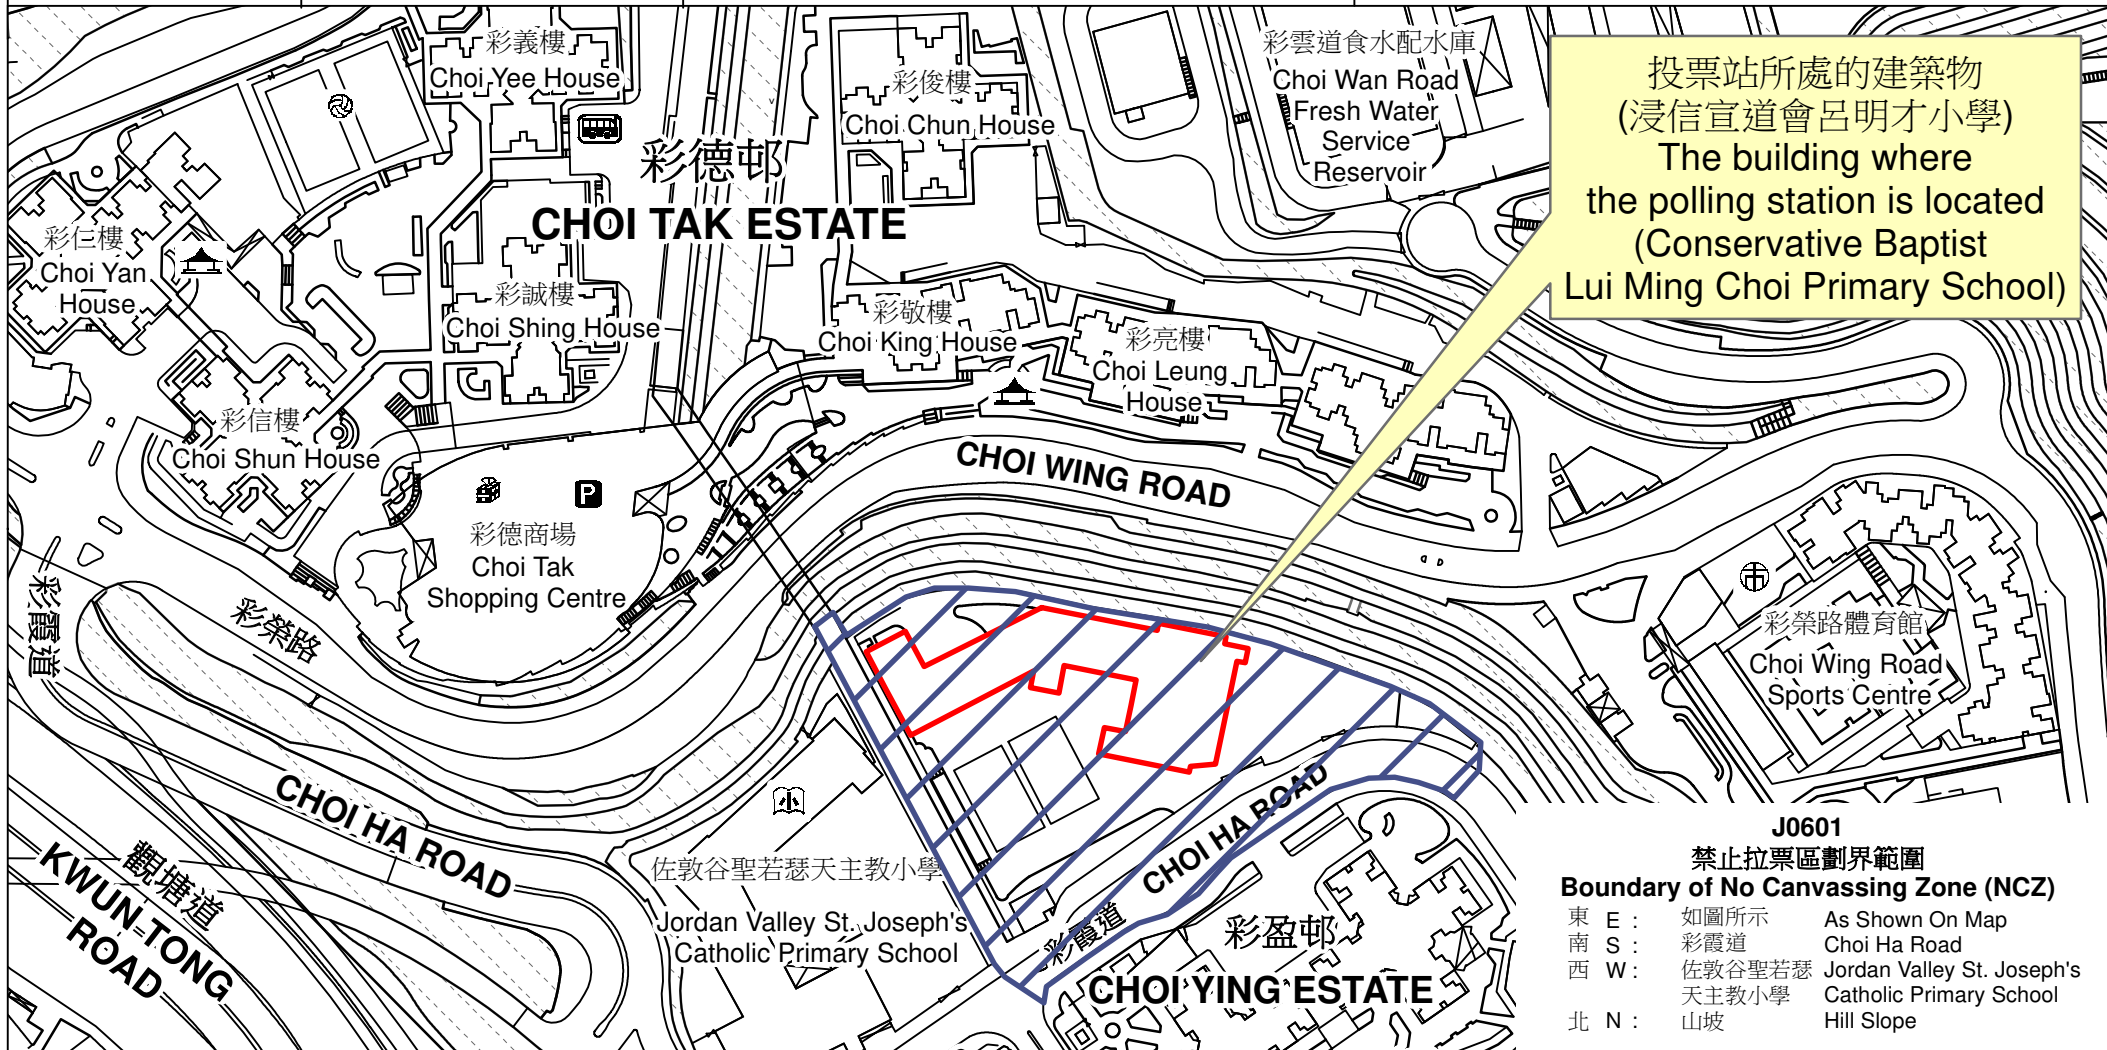

# 投票站位置圖和禁止拉票區 Polling Station - Location Plan & No Canvassing Zone

投票站編號 Polling Station Code	區議會名稱 Name of District Council	2023年區議會一般選舉區議會地方選區代號及名稱 Code & Name of District Council Geographical Constituency for 2023 District Council Ordinary Election	名稱及地址 Name & Address
<b>J0601</b>	<b>觀塘 KWUN TONG</b>	<b>J4 觀塘西 KWUN TONG WEST</b>	浸信宣道會呂明才小學 九龍彩霞道78號地下 <b>Conservative Baptist Lui Ming Choi Primary School G/F, 78 Choi Ha Road, Kowloon</b>

投票站所處的建築物  
(浸信宣道會呂明才小學)  
The building where  
the polling station is located  
(Conservative Baptist  
Lui Ming Choi Primary School)

**J0601**  
**禁止拉票區劃界範圍**  
**Boundary of No Canvassing Zone (NCZ)**

東 E :	如圖所示	As Shown On Map
南 S :	彩霞道	Choi Ha Road
西 W :	佐敦谷聖若瑟天主教小學	Jordan Valley St. Joseph's Catholic Primary School
北 N :	山坡	Hill Slope

 禁止拉票區  
No Canvassing Zone