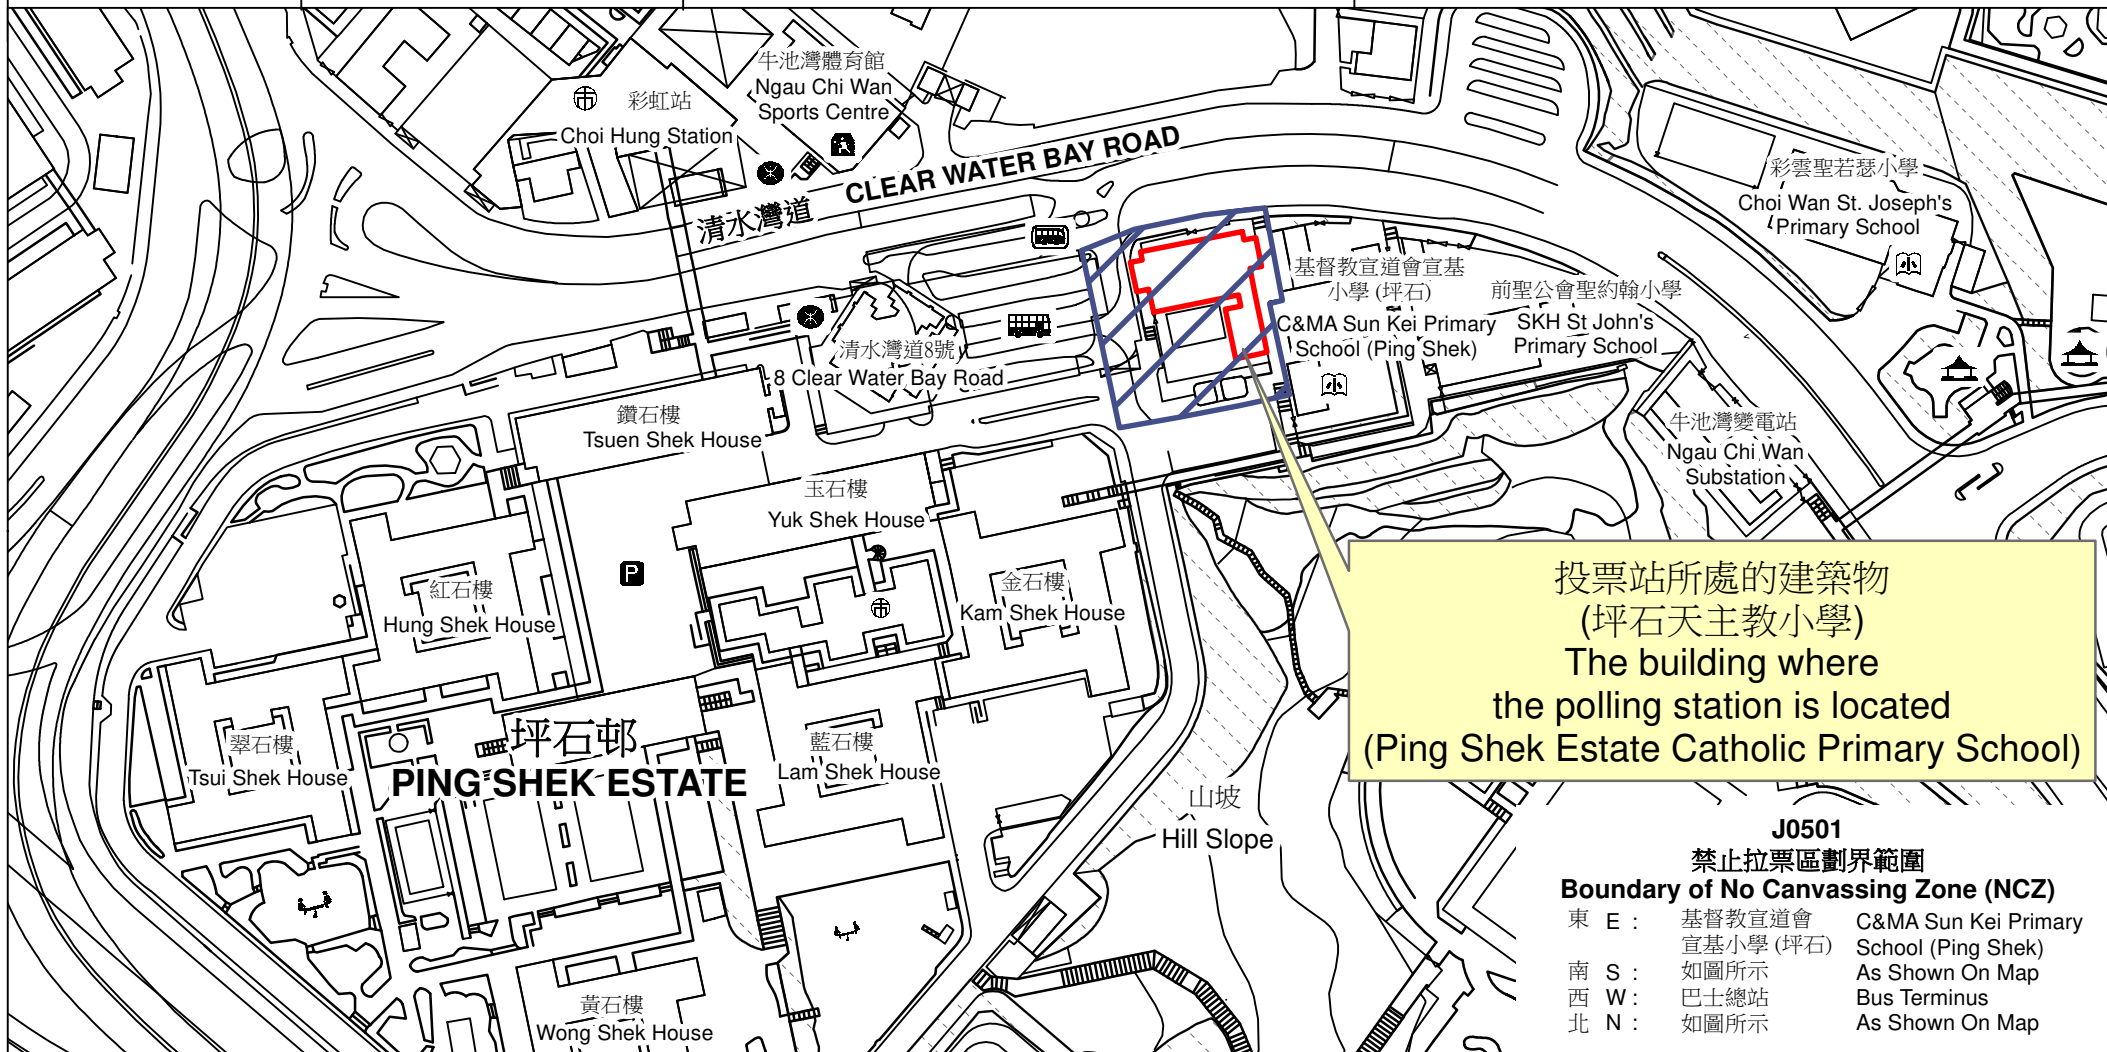

投票站位置圖和禁止拉票區 Polling Station - Location Plan & No Canvassing Zone

投票站編號 Polling Station Code	區議會名稱 Name of District Council	2023年區議會一般選舉區議會地方選區代號及名稱 Code & Name of District Council Geographical Constituency for 2023 District Council Ordinary Election	名稱及地址 Name & Address
J0501	觀塘 KWUN TONG	J4 觀塘西 KWUN TONG WEST	坪石天主教小學 九龍清水灣道10號坪石邨地下 Ping Shek Estate Catholic Primary School G/F, Ping Shek Estate, 10 Clear Water Bay Road, Kowloon

禁止拉票區
No Canvassing Zone