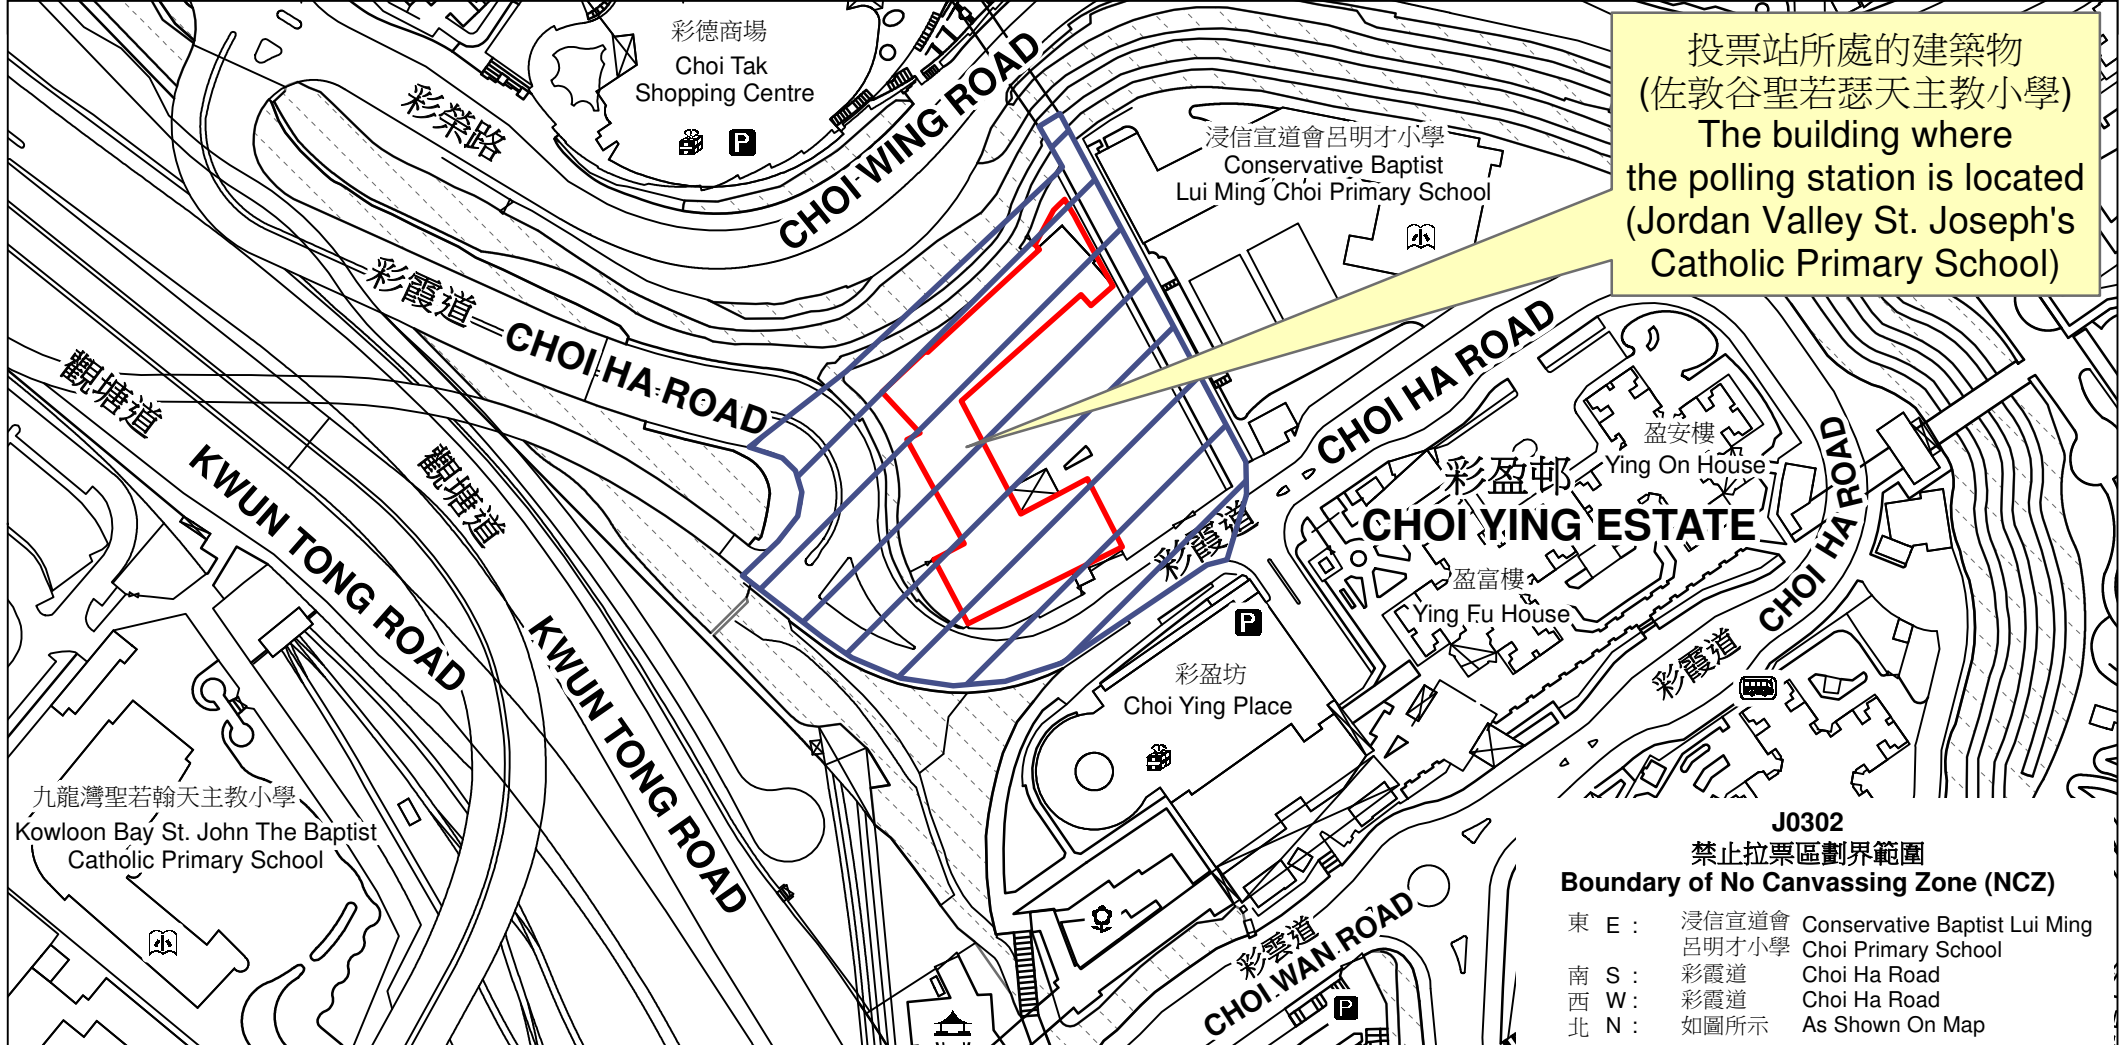

投票站位置圖和禁止拉票區 Polling Station - Location Plan & No Canvassing Zone

<p>投票站編號 Polling Station Code</p> <p>J0302</p>	<p>區議會名稱 Name of District Council</p> <p>觀塘 KWUN TONG</p>	<p>2023年區議會一般選舉區議會地方選區代號及名稱 Code & Name of District Council Geographical Constituency for 2023 District Council Ordinary Election</p> <p>J4 觀塘西 KWUN TONG WEST</p>	<p>名稱及地址 Name & Address</p> <p>佐敦谷聖若瑟天主教小學 九龍彩霞道80號地下 Jordan Valley St. Joseph's Catholic Primary School G/F, 80 Choi Ha Road, Kowloon</p>
---	--	---	---

投票站所處的建築物
(佐敦谷聖若瑟天主教小學)
The building where
the polling station is located
(Jordan Valley St. Joseph's
Catholic Primary School)

J0302
禁止拉票區劃界範圍
Boundary of No Canvassing Zone (NCZ)

- 東 E : 浸信宣道會 呂明才小學 / Conservative Baptist Lui Ming Choi Primary School
- 南 S : 彩霞道 / Choi Ha Road
- 西 W : 彩霞道 / Choi Ha Road
- 北 N : 如圖所示 / As Shown On Map

 禁止拉票區
No Canvassing Zone