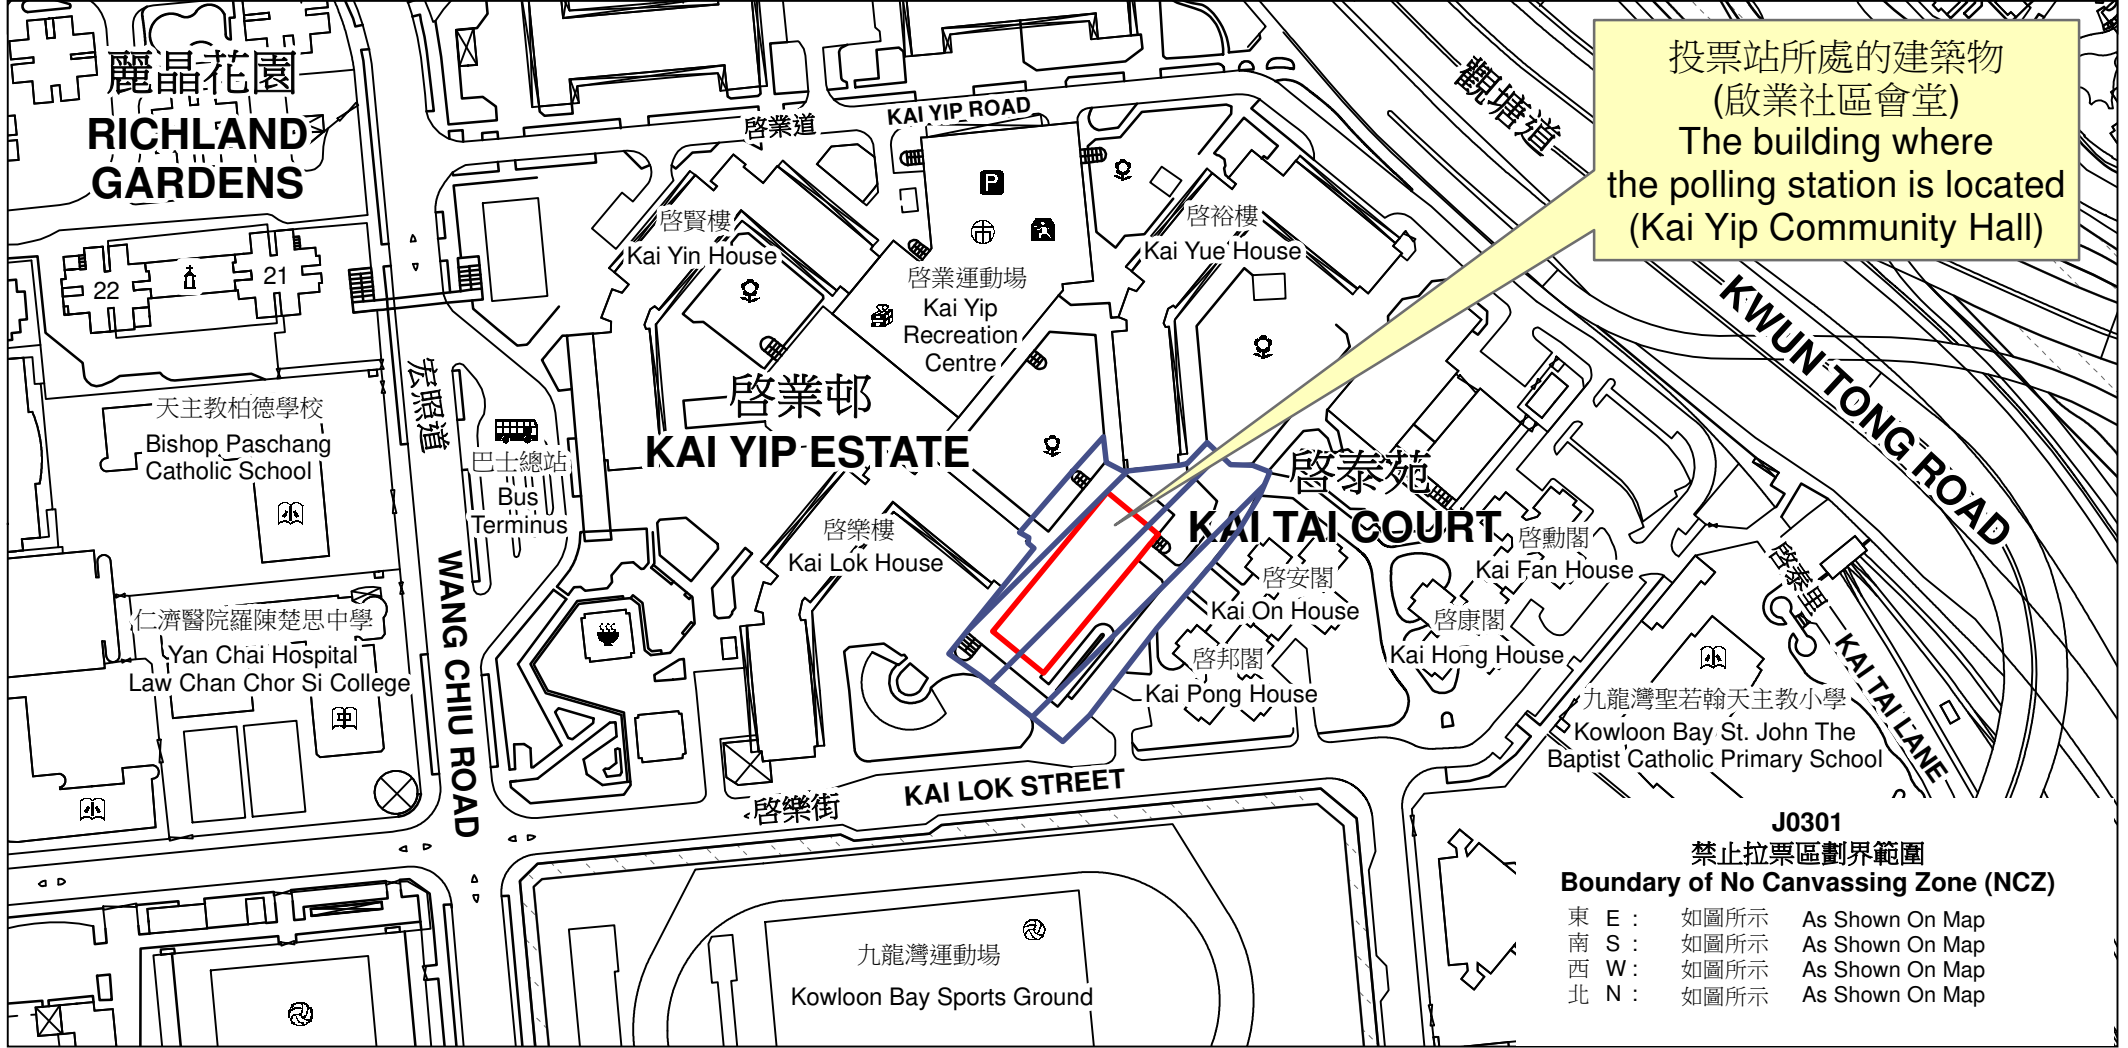

投票站位置圖和禁止拉票區 Polling Station - Location Plan & No Canvassing Zone

<p>投票站編號 Polling Station Code</p> <p>J0301</p>	<p>區議會名稱 Name of District Council</p> <p>觀塘 KWUN TONG</p>	<p>2023年區議會一般選舉區議會地方選區代號及名稱 Code & Name of District Council Geographical Constituency for 2023 District Council Ordinary Election</p> <p>J4 觀塘西 KWUN TONG WEST</p>	<p>名稱及地址 Name & Address</p> <p>啟業社區會堂 九龍九龍灣啟業邨平台 Kai Yip Community Hall P/F, Kai Yip Estate, Kowloon Bay, Kowloon</p>
---	--	---	--

投票站所處的建築物
(啟業社區會堂)
The building where
the polling station is located
(Kai Yip Community Hall)

J0301
禁止拉票區劃界範圍
Boundary of No Canvassing Zone (NCZ)

東 E :	如圖所示	As Shown On Map
南 S :	如圖所示	As Shown On Map
西 W :	如圖所示	As Shown On Map
北 N :	如圖所示	As Shown On Map

 禁止拉票區
No Canvassing Zone