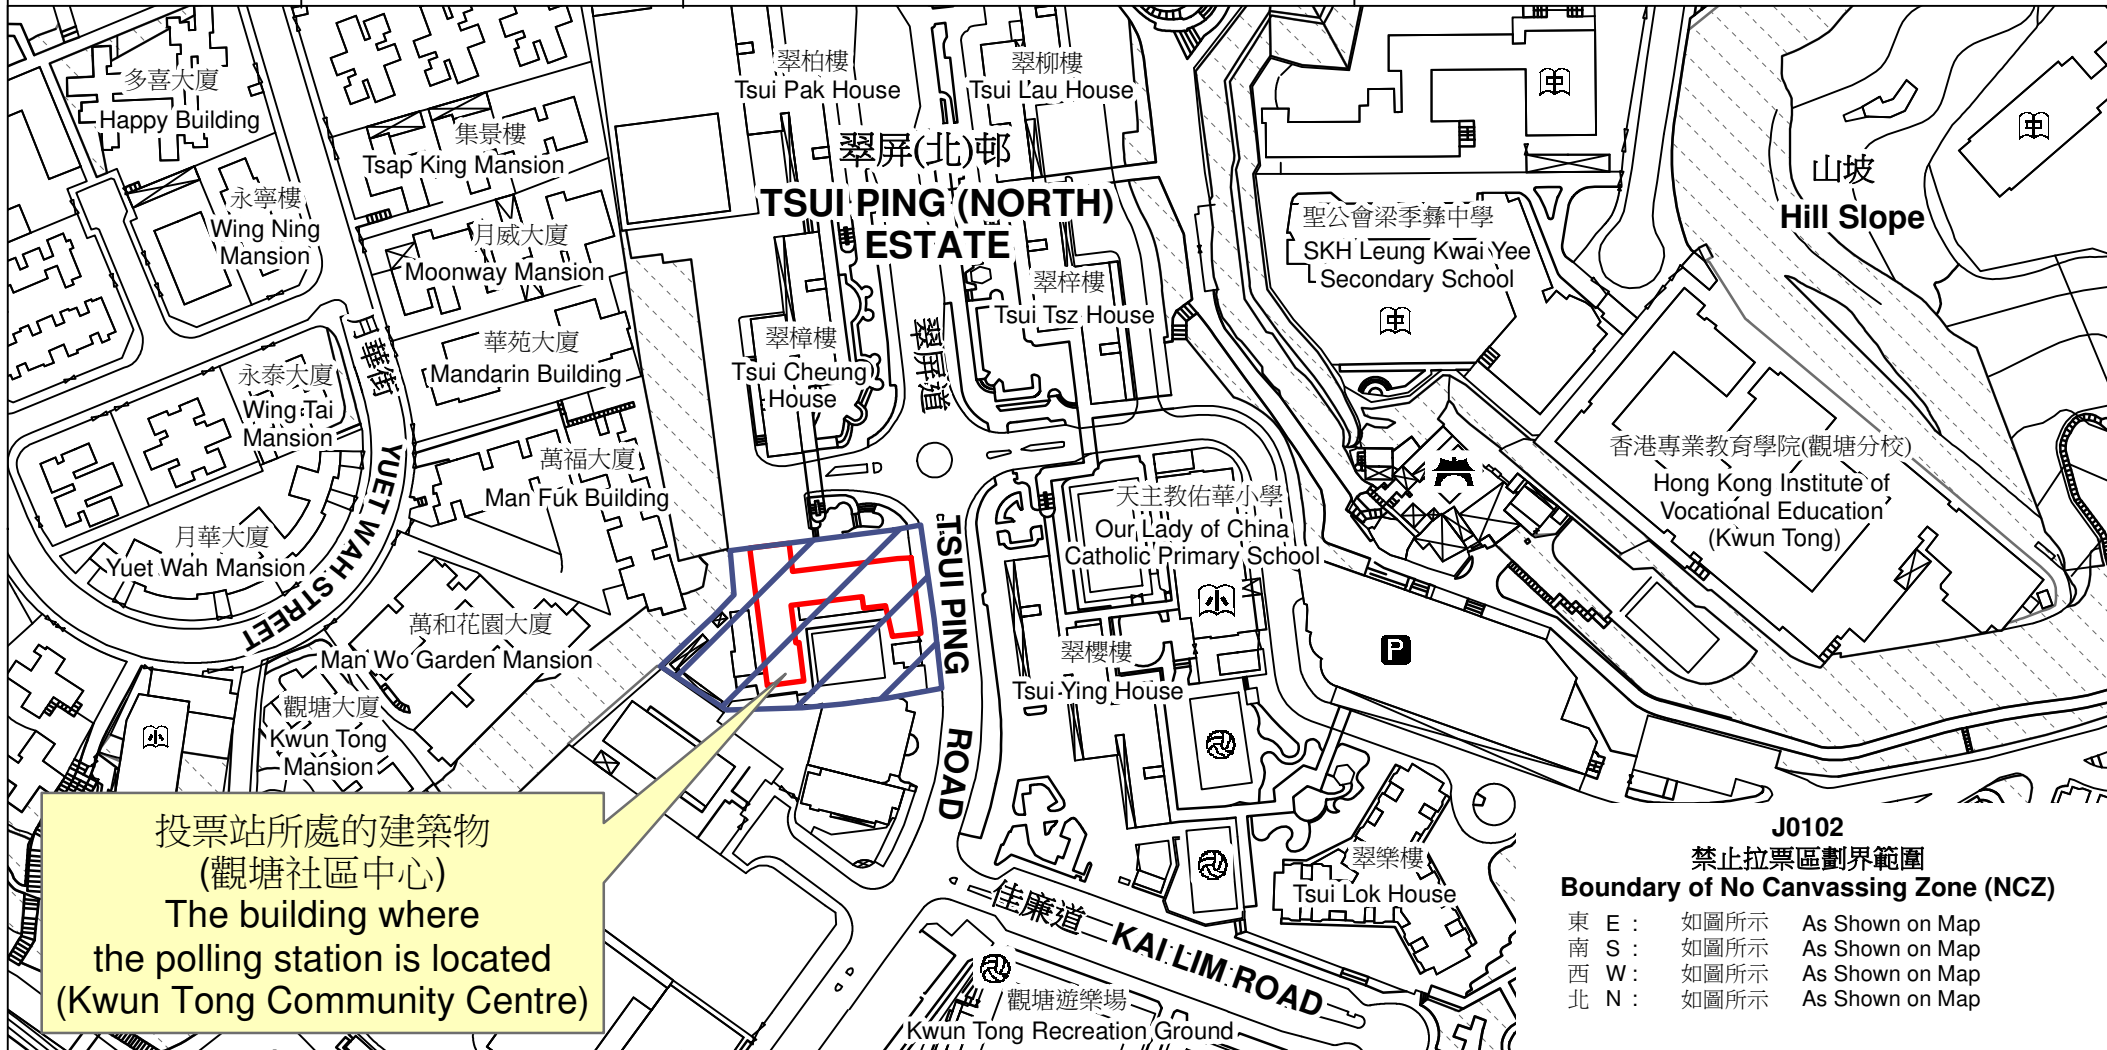

投票站位置圖和禁止拉票區 Polling Station - Location Plan & No Canvassing Zone

| 投票站編號 Polling Station Code | 區議會名稱 Name of District Council | 2023年區議會一般選舉區議會地方選區代號及名稱 Code & Name of District Council Geographical Constituency for 2023 District Council Ordinary Election | 名稱及地址 Name & Address |
|-------------------------------|-----------------------------------|---|---|
| J0102 | 觀塘 KWUN TONG | J2 觀塘中 KWUN TONG CENTRAL | 觀塘社區中心 九龍觀塘翠屏道17號地下 Kwun Tong Community Centre G/F, 17 Tsui Ping Road, Kwun Tong, Kowloon |

 禁止拉票區
No Canvassing Zone