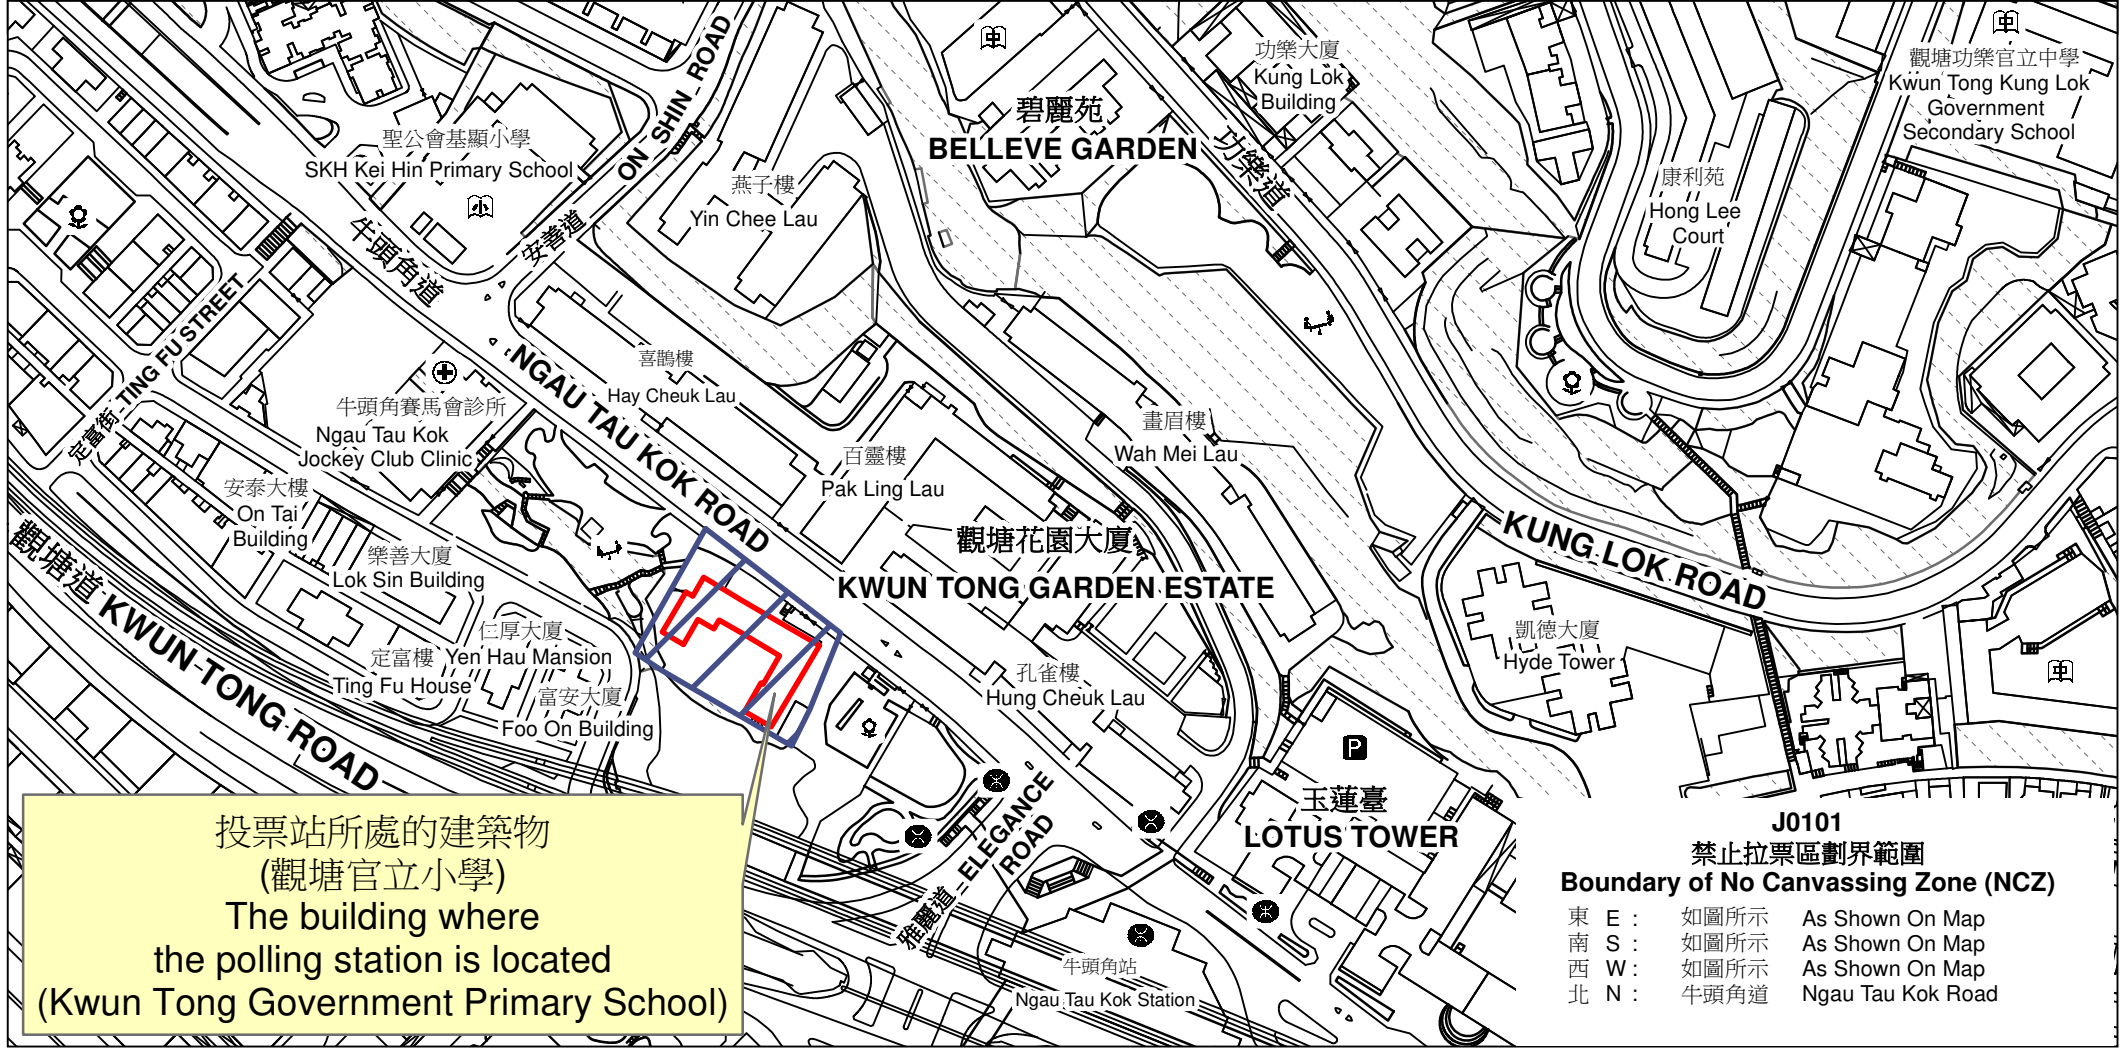

# 投票站位置圖和禁止拉票區 Polling Station - Location Plan & No Canvassing Zone

| 投票站編號<br>Polling Station Code | 區議會名稱<br>Name of District Council | 2023年區議會一般選舉區議會地方選區代號及名稱<br>Code & Name of District Council Geographical Constituency for 2023 District Council Ordinary Election | 名稱及地址<br>Name & Address  |
|-------------------------------|-----------------------------------|---|--|
| <b>J0101</b>                  | <b>觀塘<br/>KWUN TONG</b>           | <b>J2<br/>觀塘中<br/>KWUN TONG CENTRAL</b>   | 觀塘官立小學<br>九龍觀塘牛頭角道240號地下<br><b>Kwun Tong Government Primary School</b><br>G/F, 240 Ngau Tau Kok Road, Kwun Tong, Kowloon |

投票站所處的建築物  
(觀塘官立小學)  
The building where  
the polling station is located  
(Kwun Tong Government Primary School)

**J0101**  
禁止拉票區劃界範圍  
**Boundary of No Canvassing Zone (NCZ)**

|       |      |                   |
|-------|------|-------------------|
| 東 E : | 如圖所示 | As Shown On Map   |
| 南 S : | 如圖所示 | As Shown On Map   |
| 西 W : | 如圖所示 | As Shown On Map   |
| 北 N : | 牛頭角道 | Ngau Tau Kok Road |

 禁止拉票區  
No Canvassing Zone