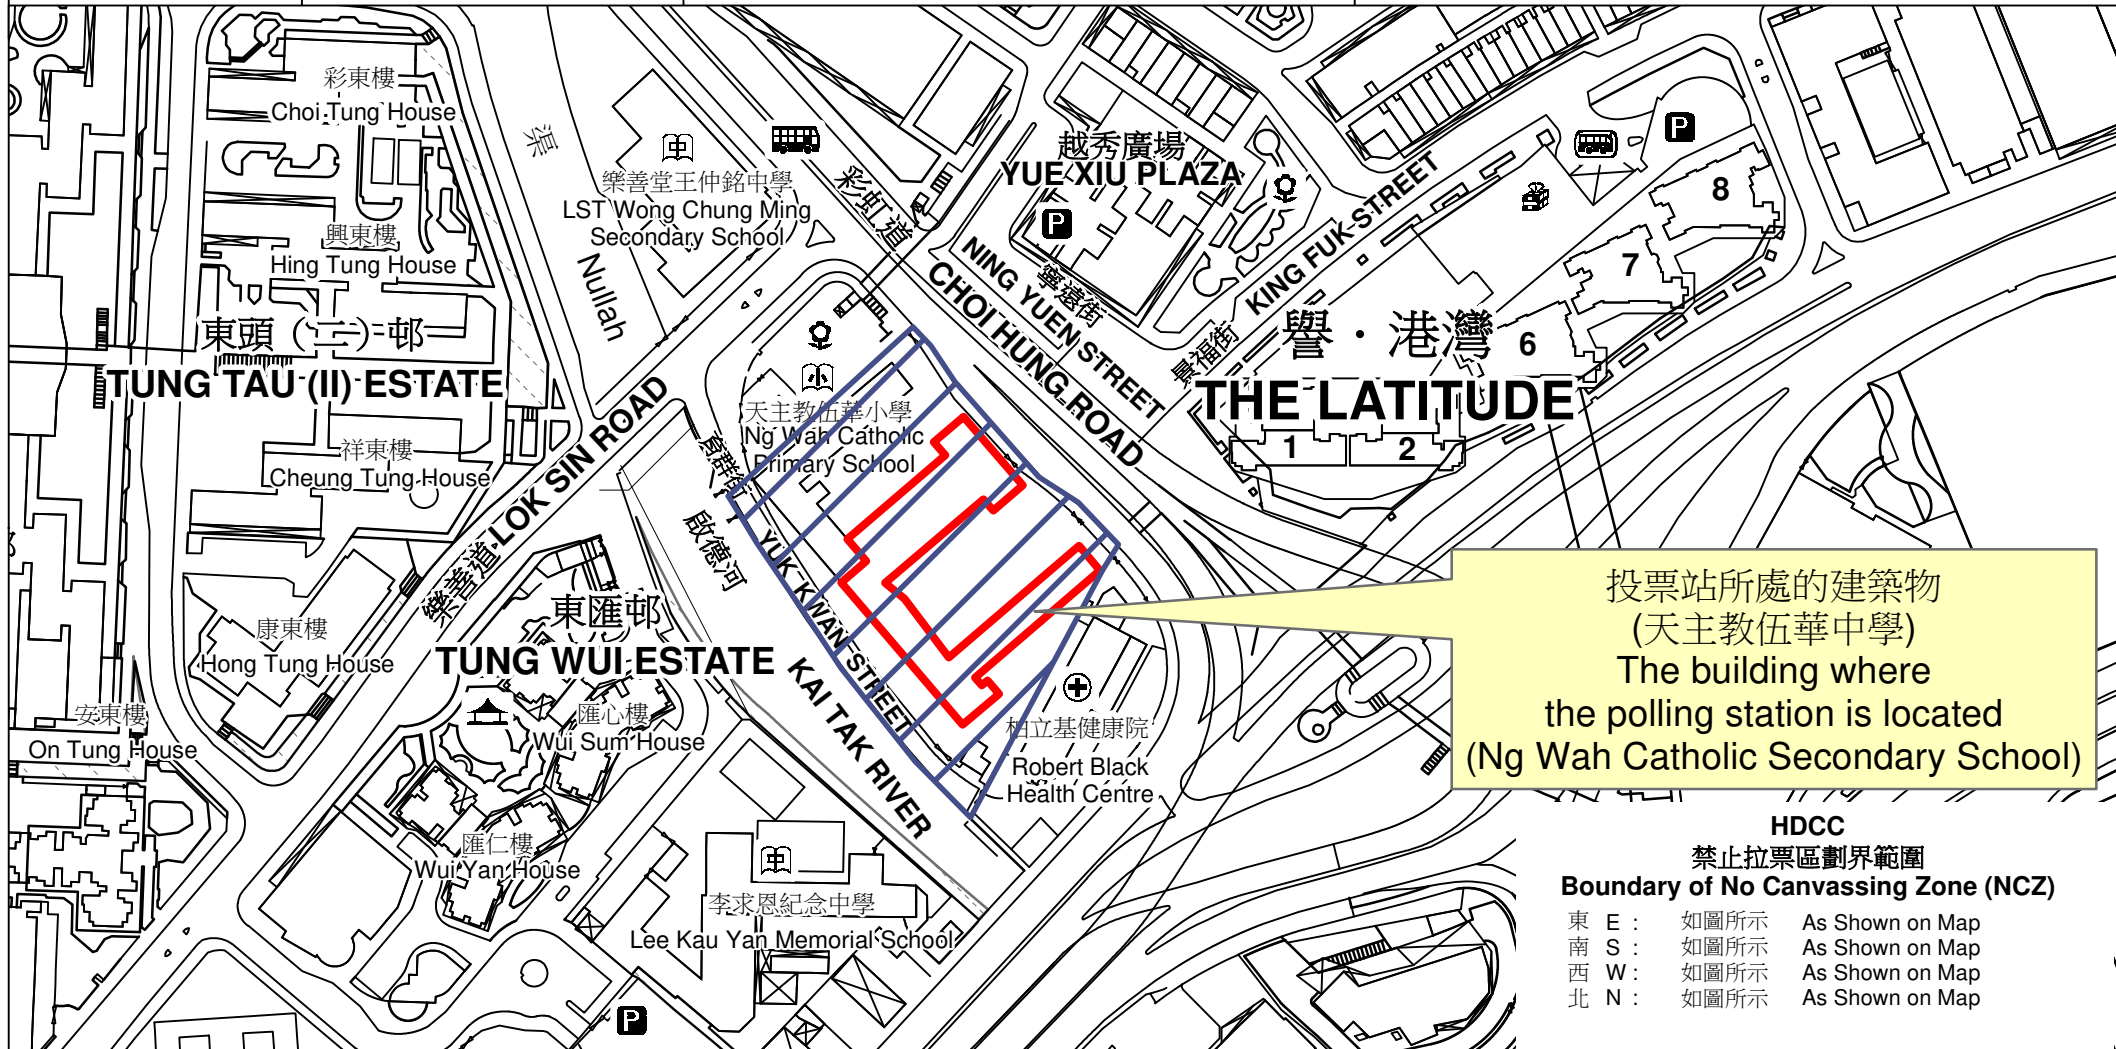

投票站位置圖和禁止拉票區 Polling Station - Location Plan & No Canvassing Zone

投票站編號 Polling Station Code	區議會名稱 Name of District Council	2023年區議會一般選舉地區委員會界別名稱 Name of District Committees Constituency for 2023 District Council Ordinary Election	名稱及地址 Name & Address
HDCC	黃大仙 WONG TAI SIN	黃大仙地區委員會界別 Wong Tai Sin District Committees Constituency	天主教伍華中學 九龍新蒲崗彩虹道5號地下 Ng Wah Catholic Secondary School G/F, 5 Choi Hung Road, San Po Kong, Kowloon

投票站所處的建築物
(天主教伍華中學)
The building where
the polling station is located
(Ng Wah Catholic Secondary School)

HDCC
禁止拉票區劃界範圍
Boundary of No Canvassing Zone (NCZ)

東 E :	如圖所示	As Shown on Map
南 S :	如圖所示	As Shown on Map
西 W :	如圖所示	As Shown on Map
北 N :	如圖所示	As Shown on Map

 禁止拉票區
No Canvassing Zone