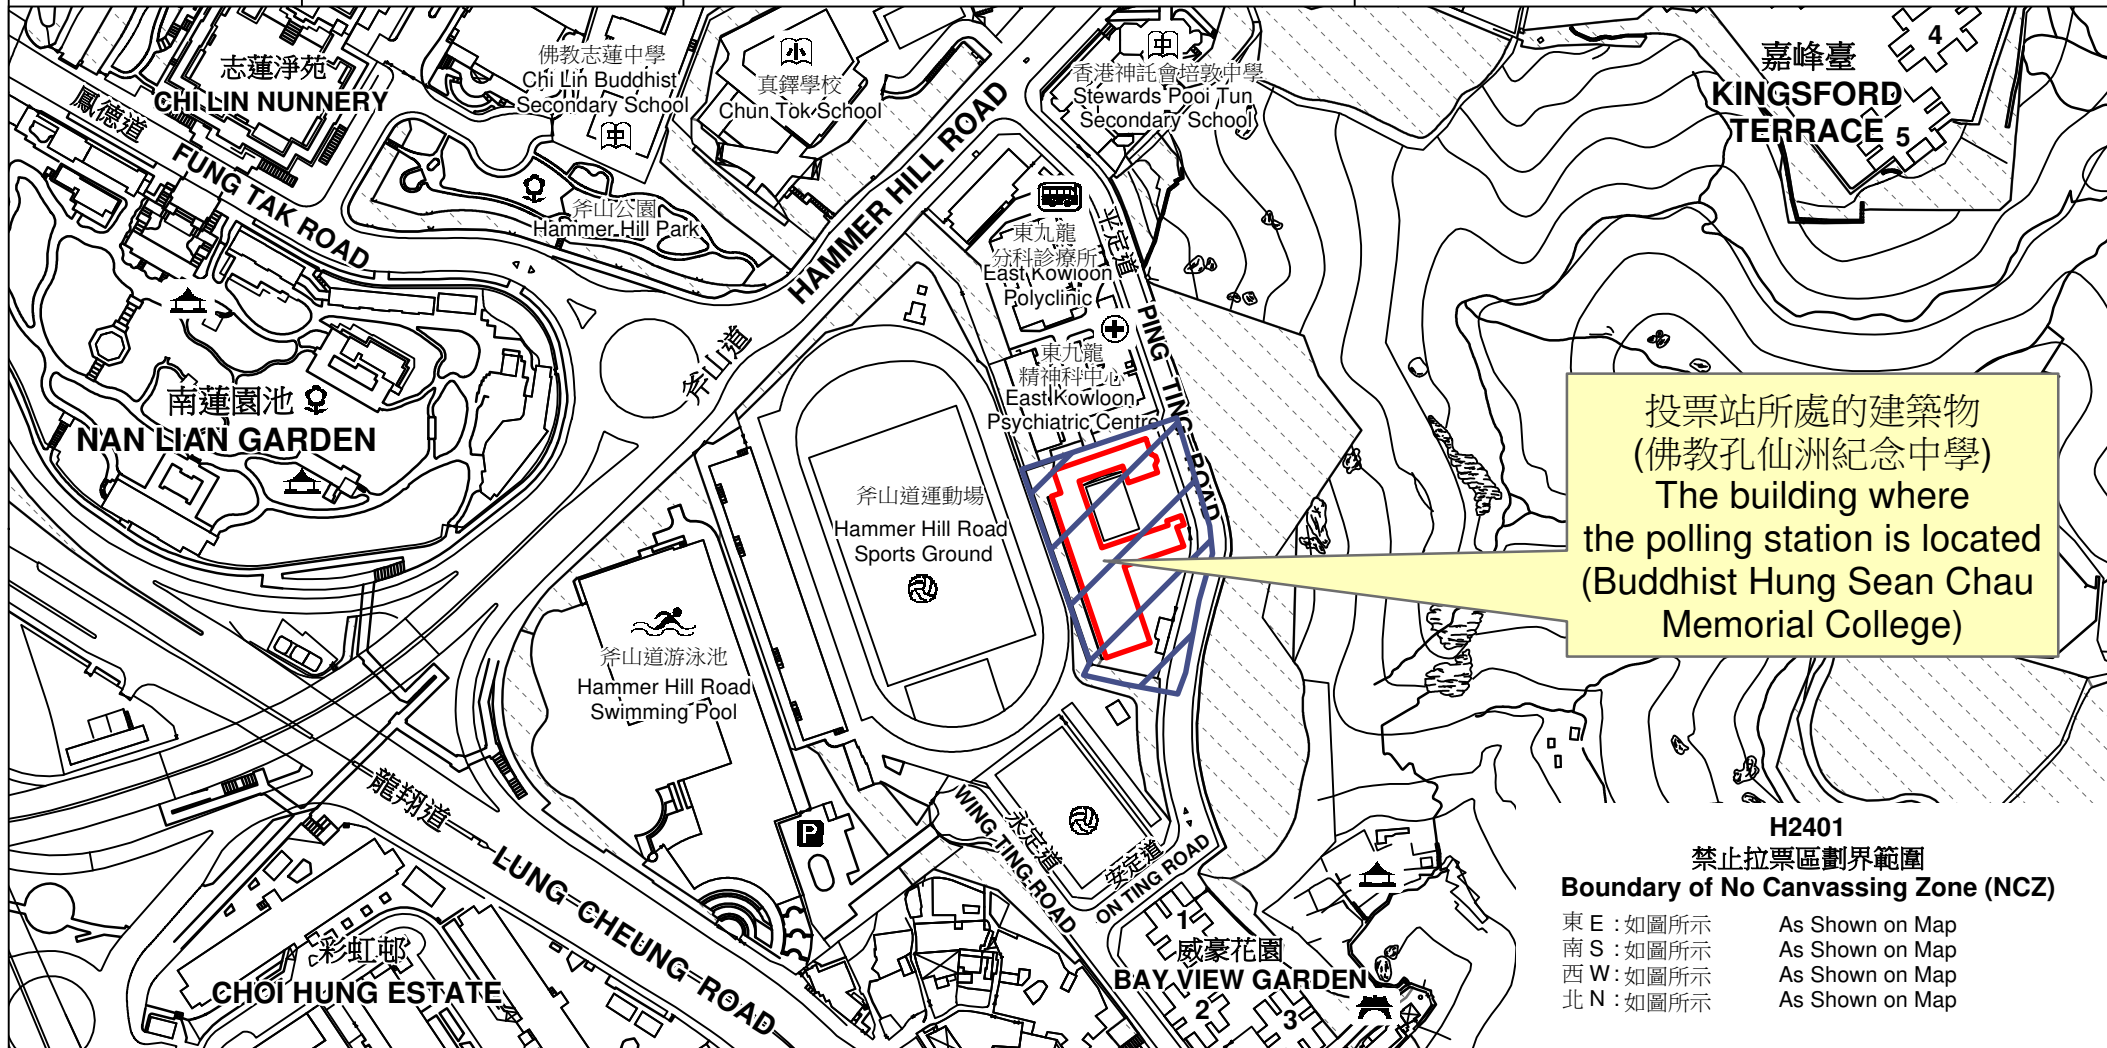

投票站位置圖和禁止拉票區 Polling Station - Location Plan & No Canvassing Zone

投票站編號 Polling Station Code	區議會名稱 Name of District Council	2023年區議會一般選舉區議會地方選區代號及名稱 Code & Name of District Council Geographical Constituency for 2023 District Council Ordinary Election	名稱及地址 Name & Address
H2401	黃大仙 WONG TAI SIN	H1 黃大仙東 WONG TAI SIN EAST	佛教孔仙洲紀念中學 九龍斧山平定道10號地下 Buddhist Hung Sean Chau Memorial College G/F, 10 Ping Ting Road, Hammer Hill, Kowloon

投票站所處的建築物
(佛教孔仙洲紀念中學)
The building where
the polling station is located
(Buddhist Hung Sean Chau
Memorial College)

H2401
禁止拉票區劃界範圍
Boundary of No Canvassing Zone (NCZ)

東 E : 如圖所示	As Shown on Map
南 S : 如圖所示	As Shown on Map
西 W : 如圖所示	As Shown on Map
北 N : 如圖所示	As Shown on Map

 禁止拉票區
No Canvassing Zone