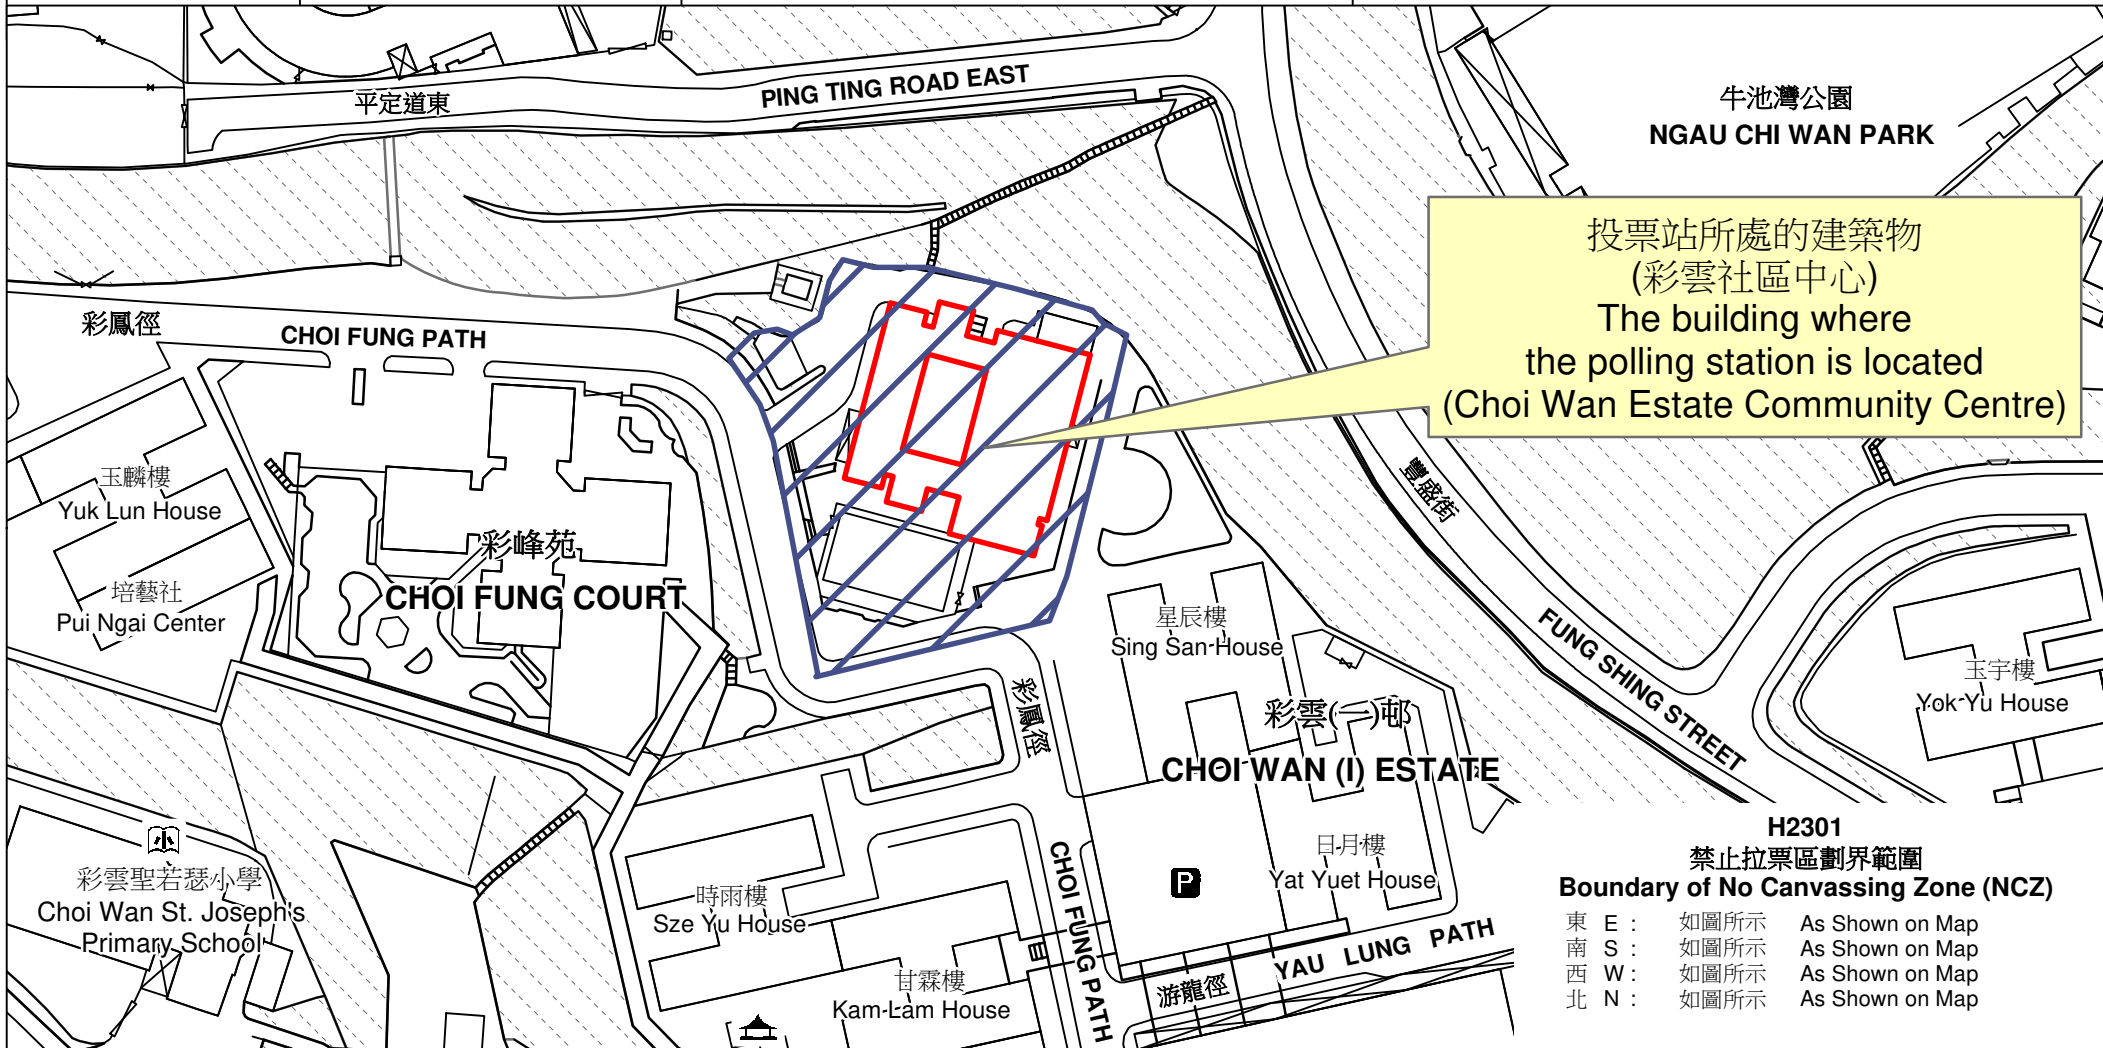

# 投票站位置圖和禁止拉票區 Polling Station - Location Plan & No Canvassing Zone

投票站編號 Polling Station Code	區議會名稱 Name of District Council	2023年區議會一般選舉區議會地方選區代號及名稱 Code & Name of District Council Geographical Constituency for 2023 District Council Ordinary Election	名稱及地址 Name & Address
<b>H2301</b>	<b>黃大仙 WONG TAI SIN</b>	<b>H1 黃大仙東 WONG TAI SIN EAST</b>	彩雲社區中心 九龍牛池灣彩雲(一)邨彩鳳徑38號地下 <b>Choi Wan Estate Community Centre</b> G/F, 38 Choi Fung Path, Choi Wan (I) Estate, Ngau Chi Wan, Kowloon

投票站所處的建築物  
(彩雲社區中心)  
The building where  
the polling station is located  
(Choi Wan Estate Community Centre)

**H2301**  
**禁止拉票區劃界範圍**  
**Boundary of No Canvassing Zone (NCZ)**

東 E :	如圖所示	As Shown on Map
南 S :	如圖所示	As Shown on Map
西 W :	如圖所示	As Shown on Map
北 N :	如圖所示	As Shown on Map

 禁止拉票區  
No Canvassing Zone