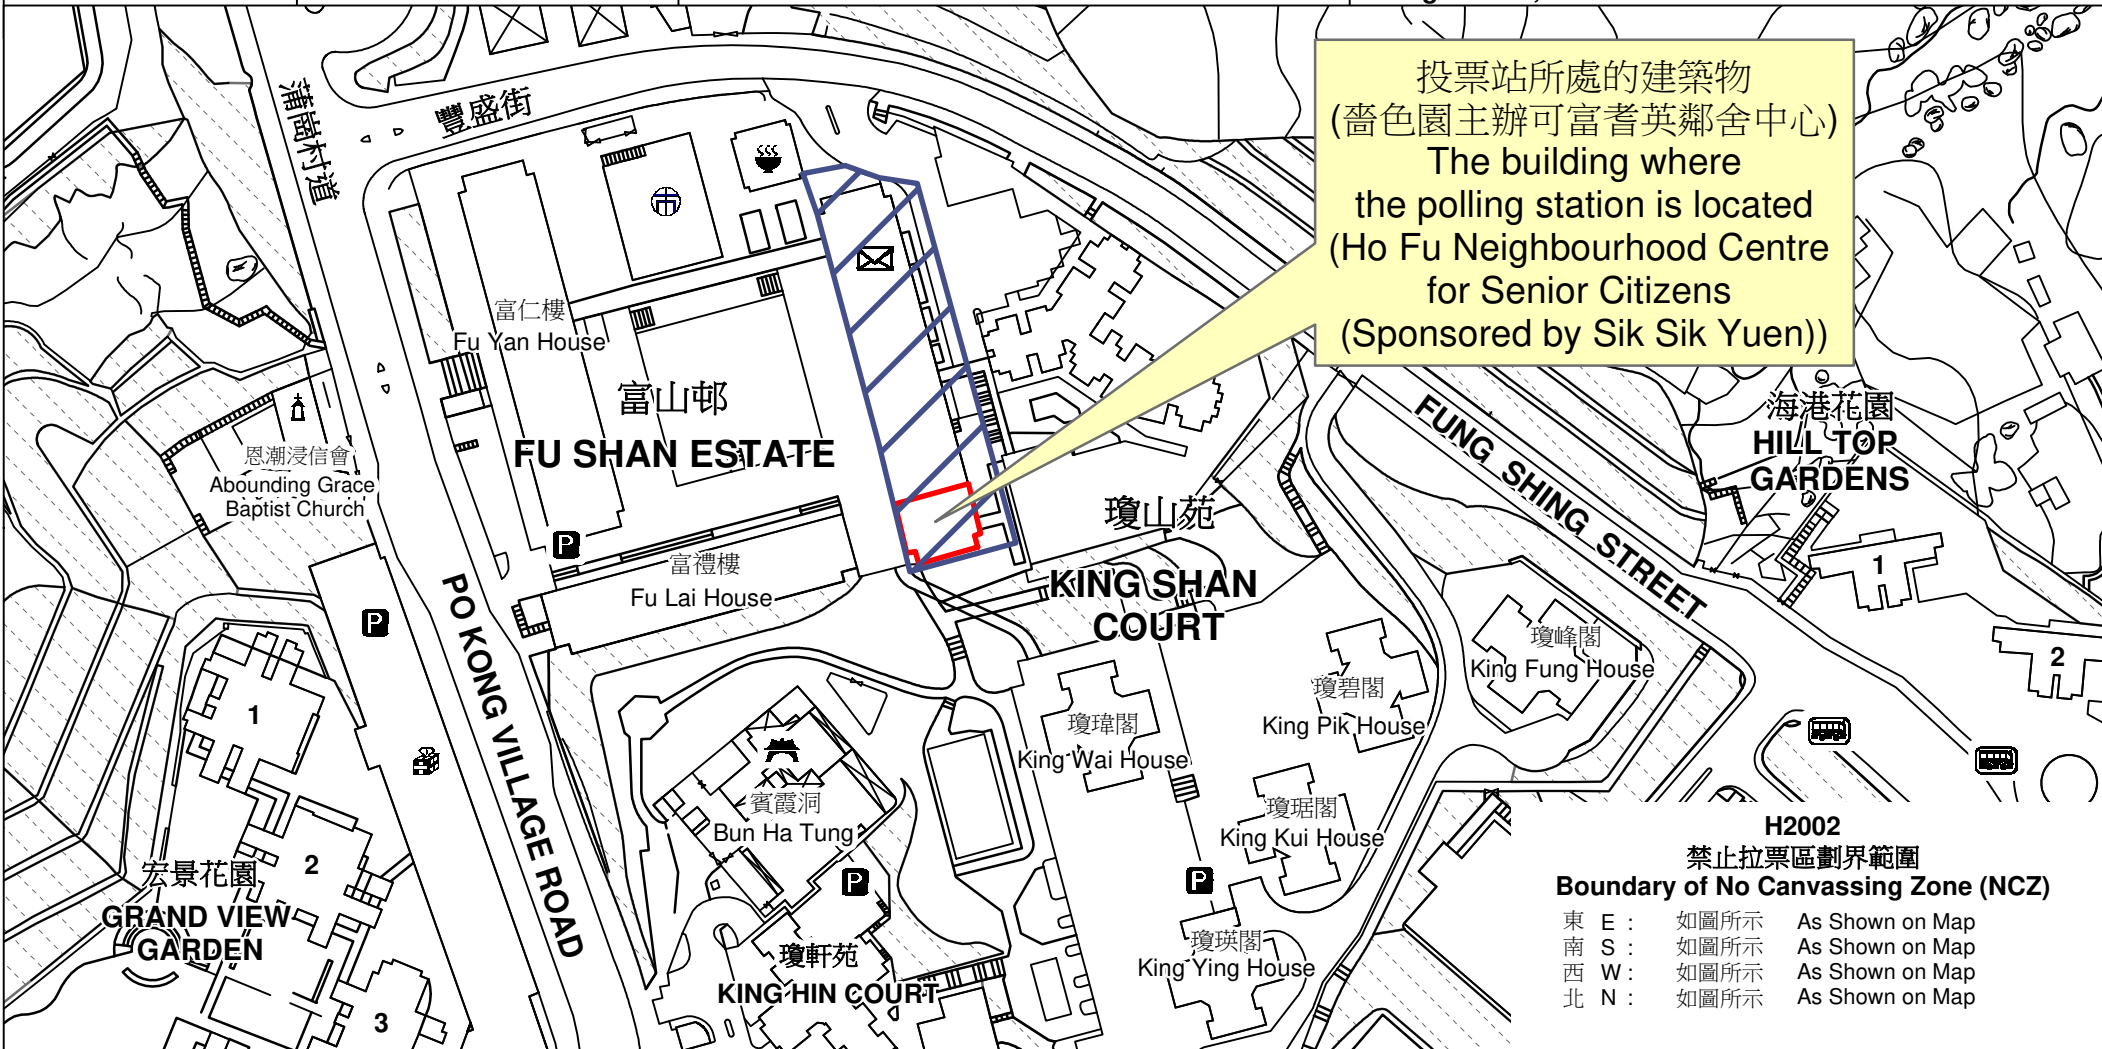

# 投票站位置圖和禁止拉票區 Polling Station - Location Plan & No Canvassing Zone

投票站編號 Polling Station Code	區議會名稱 Name of District Council	2023年區議會一般選舉區議會地方選區代號及名稱 Code & Name of District Council Geographical Constituency for 2023 District Council Ordinary Election	名稱及地址 Name & Address
<b>H2002</b>	<b>黃大仙 WONG TAI SIN</b>	<b>H1 黃大仙東 WONG TAI SIN EAST</b>	耆色園主辦可富耆英鄰舍中心 九龍黃大仙富山邨富信樓地庫一層13-14號 Ho Fu Neighbourhood Centre for Senior Citizens (Sponsored by Sik Sik Yuen) Unit 13-14, LG1, Fu Shun House, Fu Shan Estate, Wong Tai Sin, Kowloon

**H2002**  
禁止拉票區劃界範圍  
Boundary of No Canvassing Zone (NCZ)

東 E :	如圖所示	As Shown on Map
南 S :	如圖所示	As Shown on Map
西 W :	如圖所示	As Shown on Map
北 N :	如圖所示	As Shown on Map

 禁止拉票區  
No Canvassing Zone