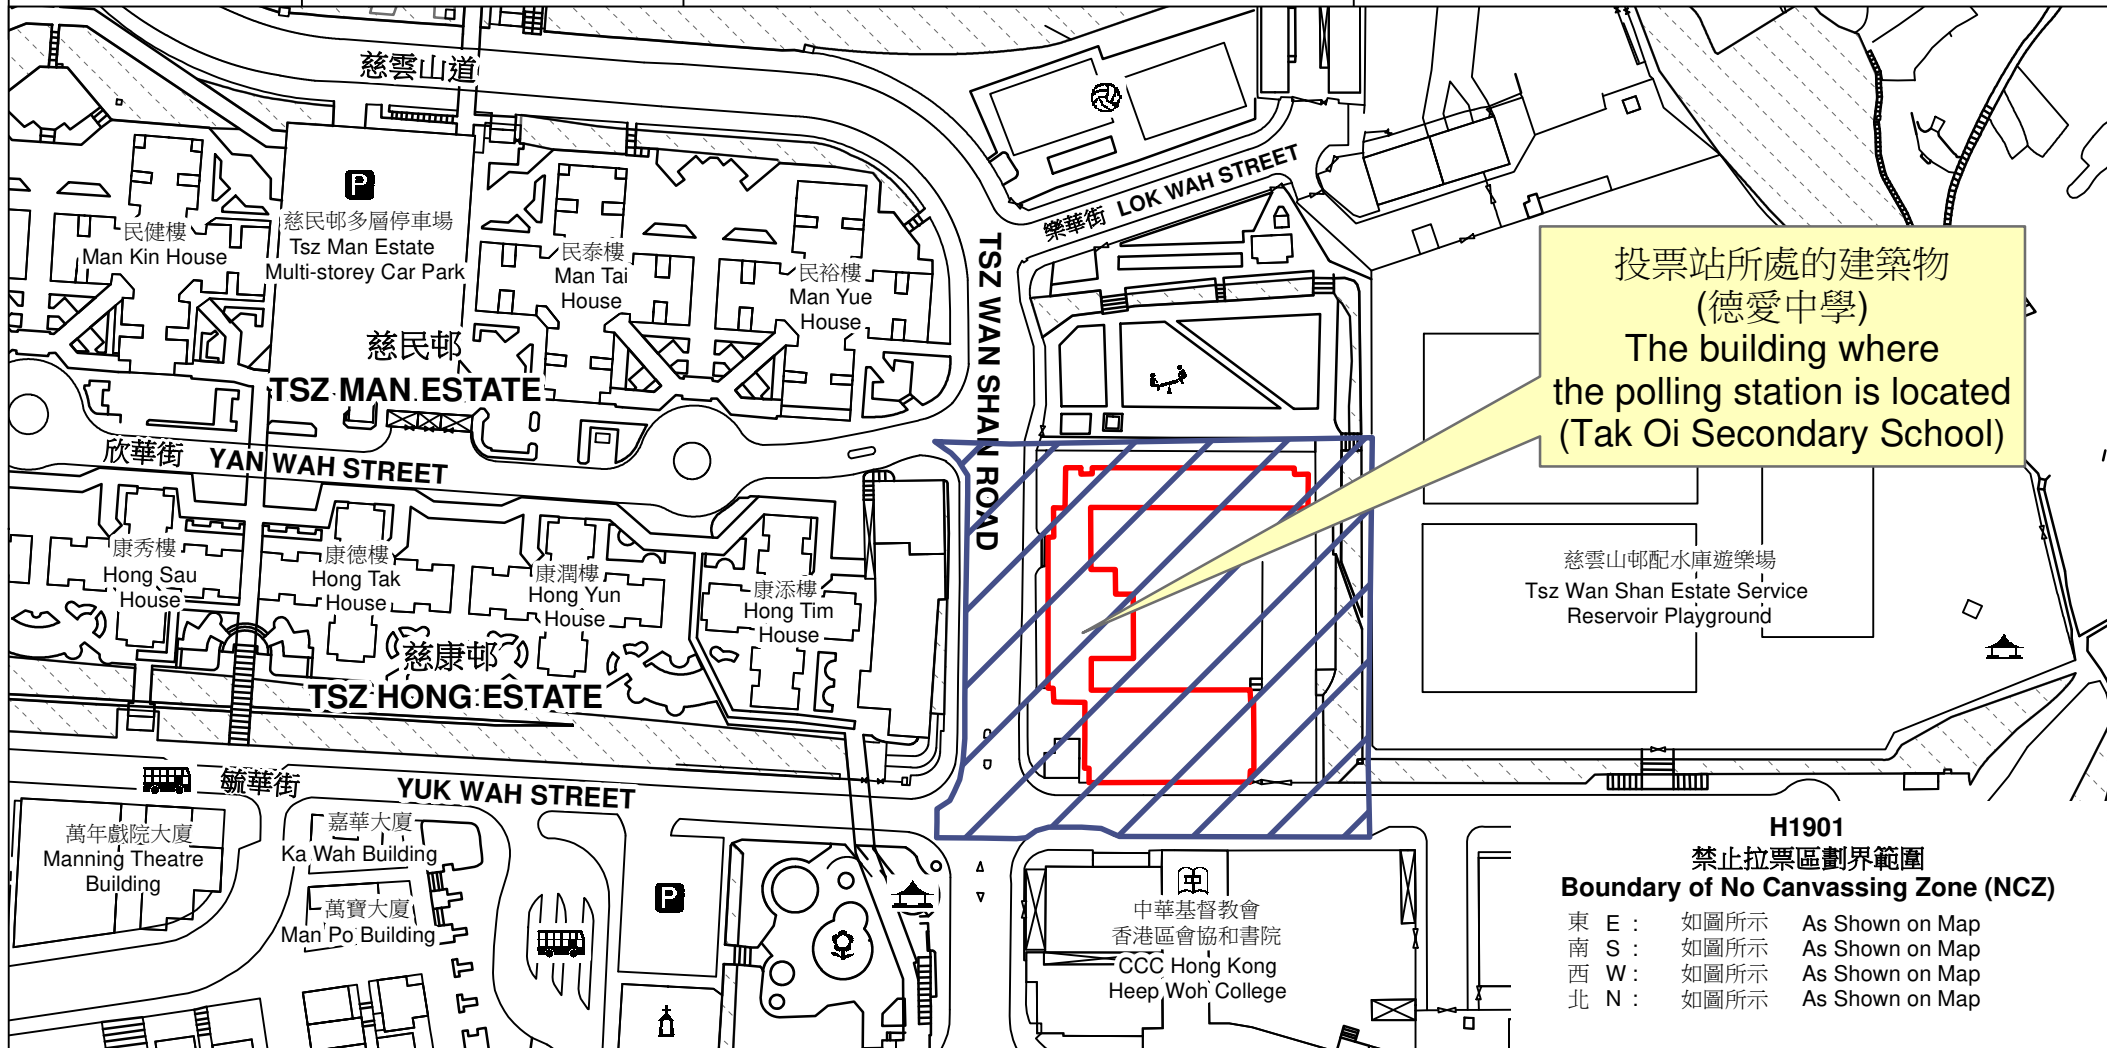

投票站位置圖和禁止拉票區 Polling Station - Location Plan & No Canvassing Zone

投票站編號 Polling Station Code	區議會名稱 Name of District Council	2023年區議會一般選舉區議會地方選區代號及名稱 Code & Name of District Council Geographical Constituency for 2023 District Council Ordinary Election	名稱及地址 Name & Address
H1901	黃大仙 WONG TAI SIN	H2 黃大仙西 WONG TAI SIN WEST	德愛中學 九龍慈雲山慈雲山道8號地下 Tak Oi Secondary School G/F, 8 Tsz Wan Shan Road, Tsz Wan Shan, Kowloon

投票站所處的建築物
(德愛中學)
The building where
the polling station is located
(Tak Oi Secondary School)

H1901
禁止拉票區劃界範圍
Boundary of No Canvassing Zone (NCZ)

東 E :	如圖所示	As Shown on Map
南 S :	如圖所示	As Shown on Map
西 W :	如圖所示	As Shown on Map
北 N :	如圖所示	As Shown on Map

 禁止拉票區
No Canvassing Zone