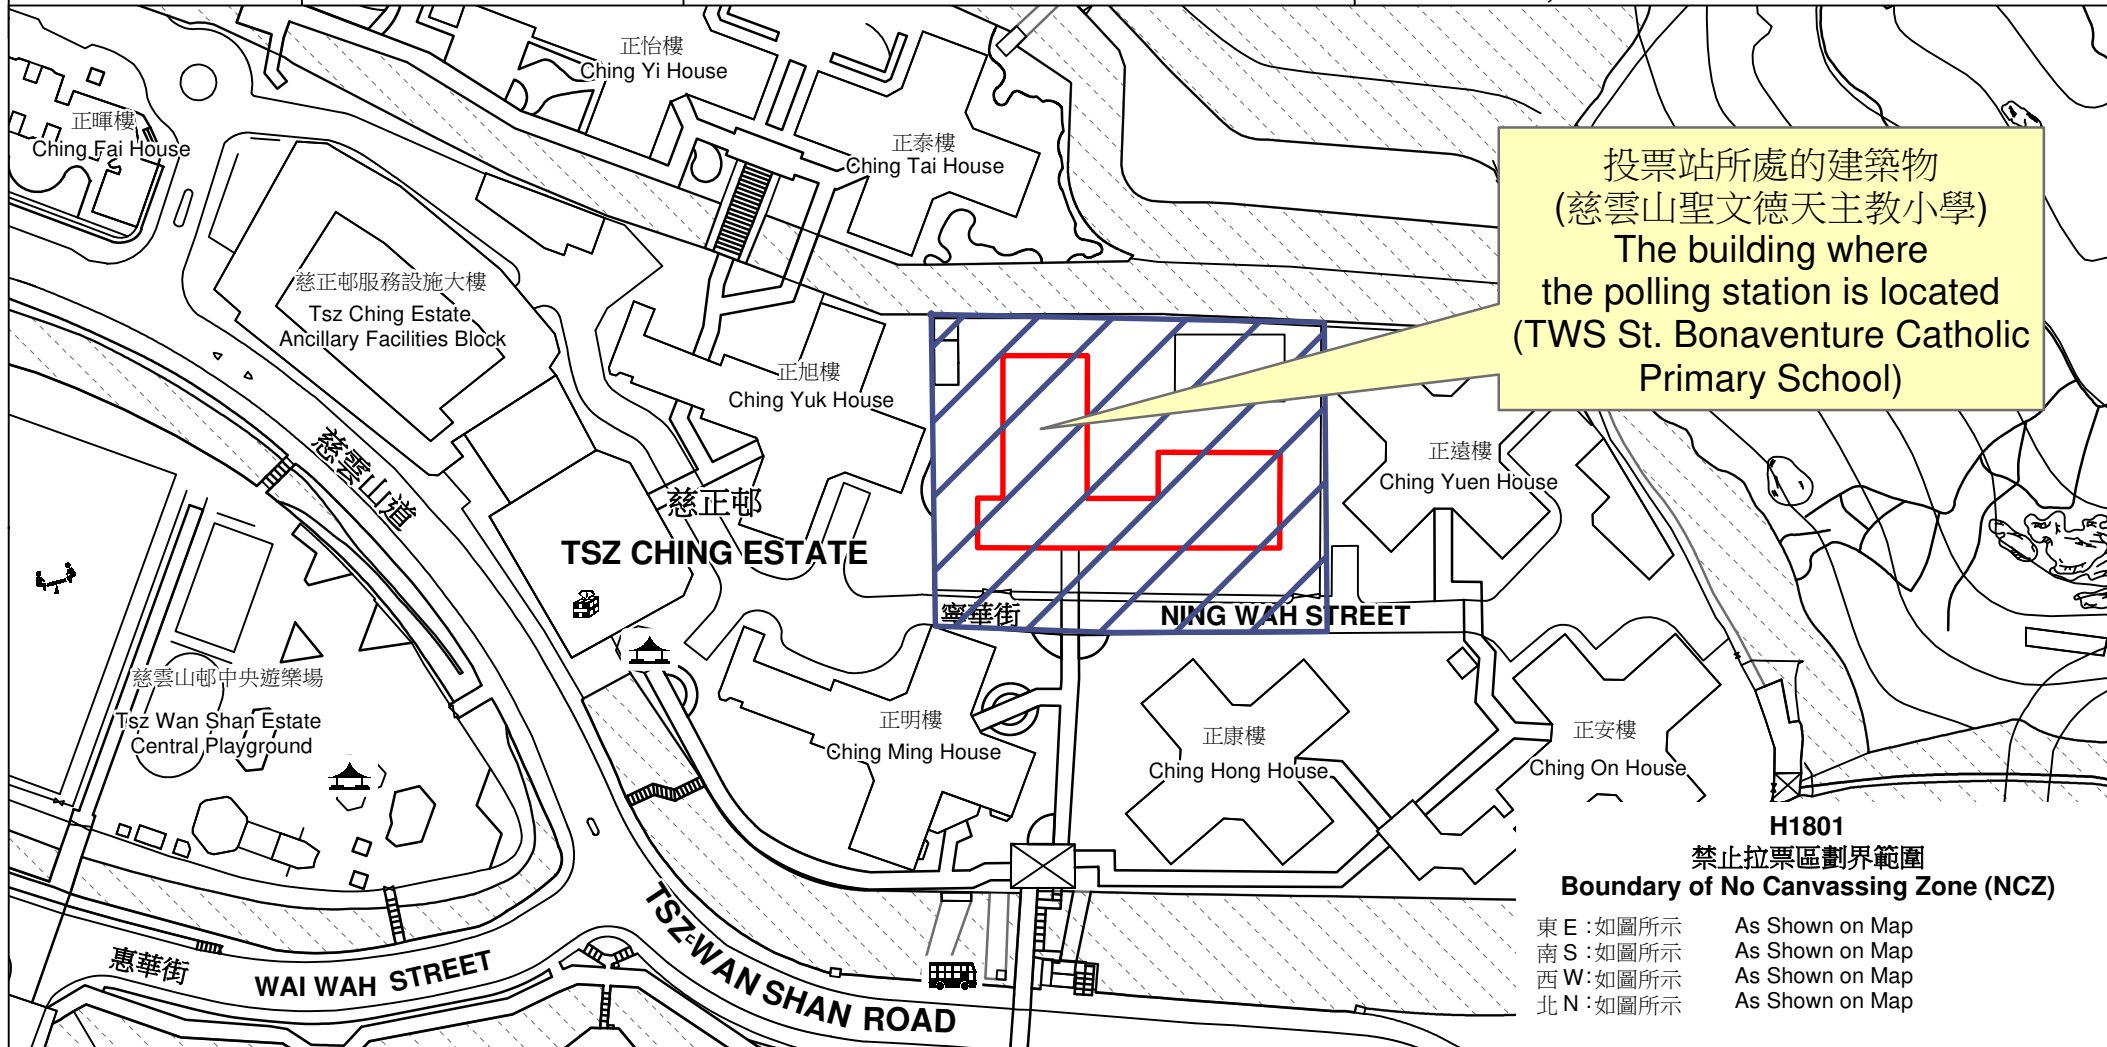

# 投票站位置圖和禁止拉票區 Polling Station - Location Plan & No Canvassing Zone

投票站編號 Polling Station Code	區議會名稱 Name of District Council	2023年區議會一般選舉區議會地方選區代號及名稱 Code & Name of District Council Geographical Constituency for 2023 District Council Ordinary Election	名稱及地址 Name & Address
<b>H1801</b>	<b>黃大仙 WONG TAI SIN</b>	<b>H2 黃大仙西 WONG TAI SIN WEST</b>	慈雲山聖文德天主教小學 九龍慈雲山慈正邨第2期寧華街慈雲山聖文德天主教小學地下 TWS St. Bonaventure Catholic Primary School G/F, TWS St. Bonaventure Catholic Primary School, Ning Wah Street, Tsz Ching Estate, Phase 2, Tsz Wan Shan, Kowloon

禁止拉票區  
No Canvassing Zone