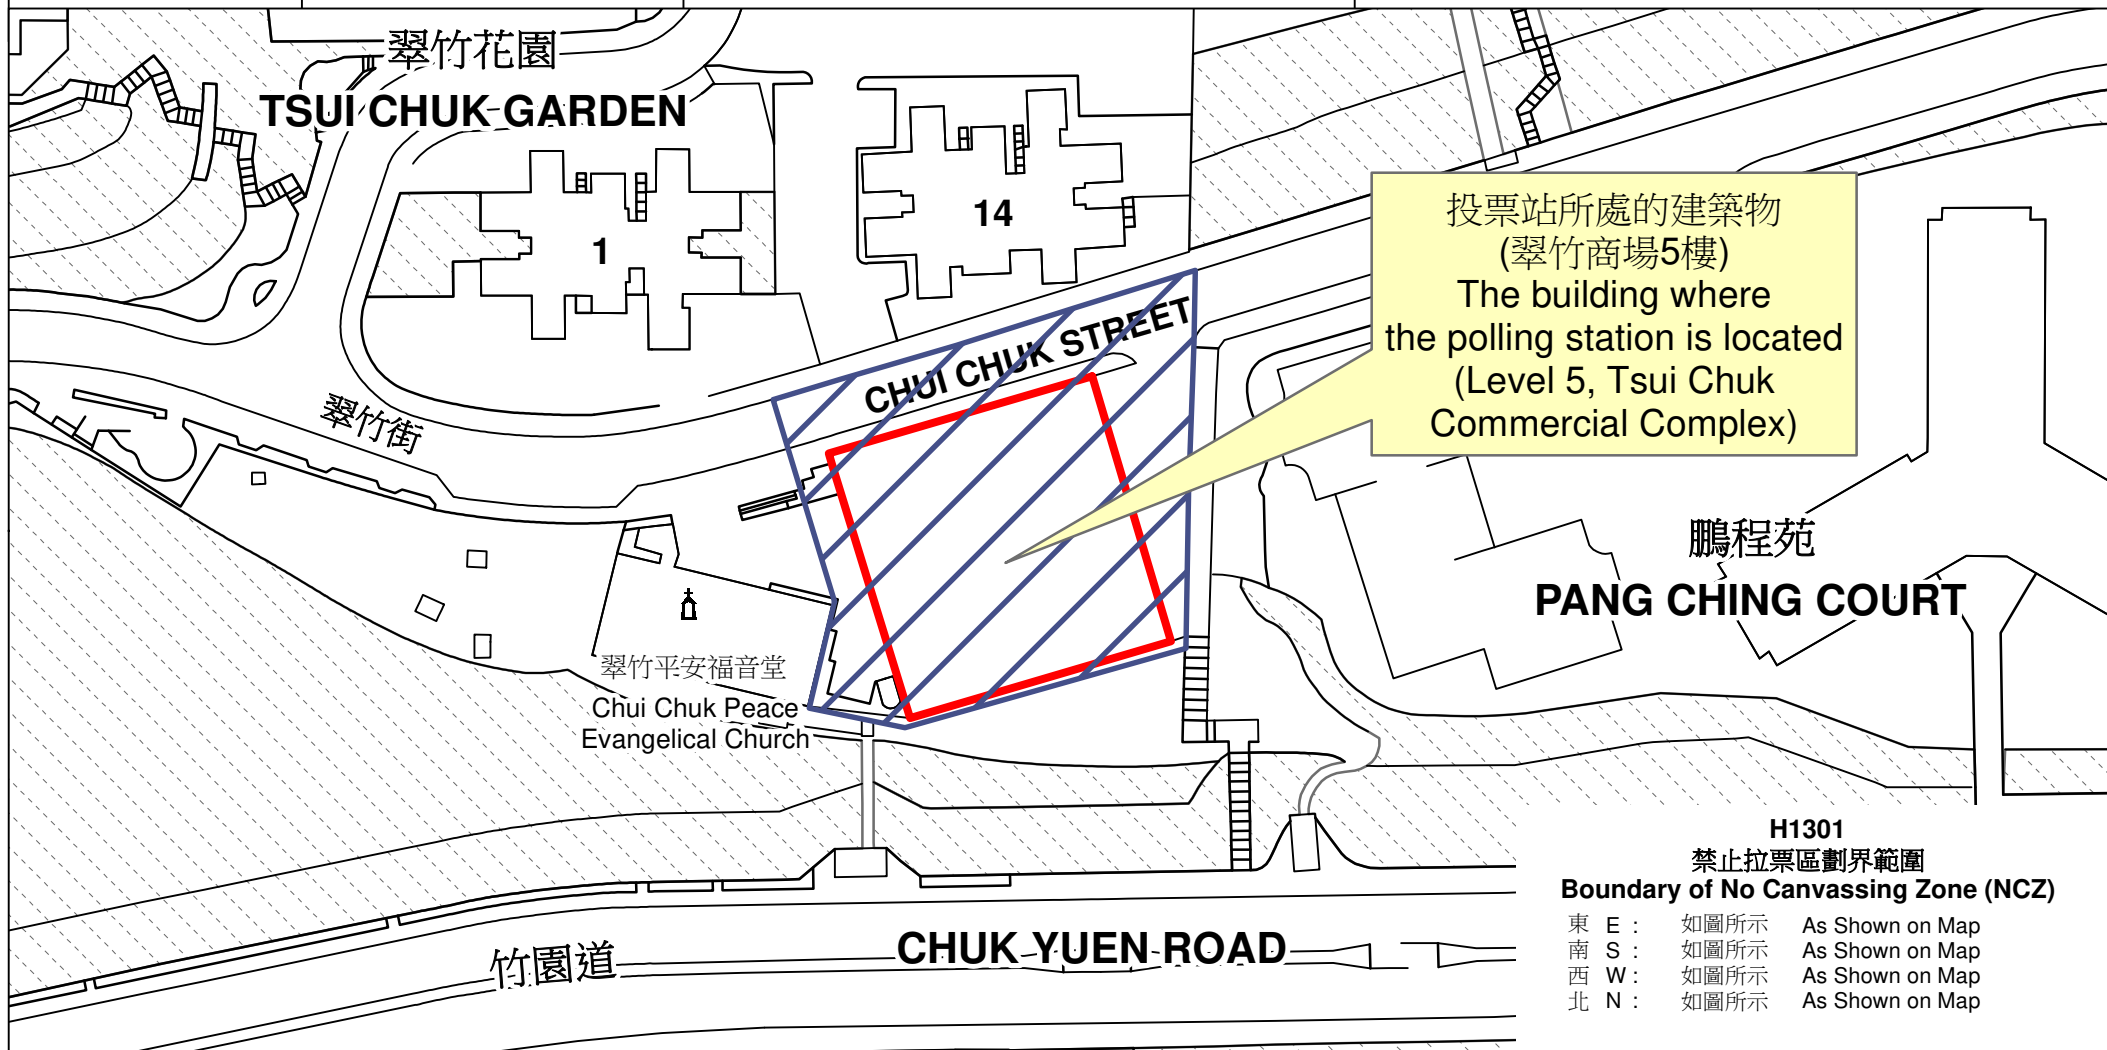

投票站位置圖和禁止拉票區 Polling Station - Location Plan & No Canvassing Zone

投票站編號 Polling Station Code	區議會名稱 Name of District Council	2023年區議會一般選舉區議會地方選區代號及名稱 Code & Name of District Council Geographical Constituency for 2023 District Council Ordinary Election	名稱及地址 Name & Address
H1301	黃大仙 WONG TAI SIN	H2 黃大仙西 WONG TAI SIN WEST	翠竹商場5樓 九龍黃大仙翠竹街8號翠竹花園翠竹商場5樓 Level 5, Tsui Chuk Commercial Complex Level 5, Tsui Chuk Commercial Complex, Tsui Chuk Garden, 8 Chui Chuk Street, Wong Tai Sin, Kowloon

禁止拉票區
No Canvassing Zone