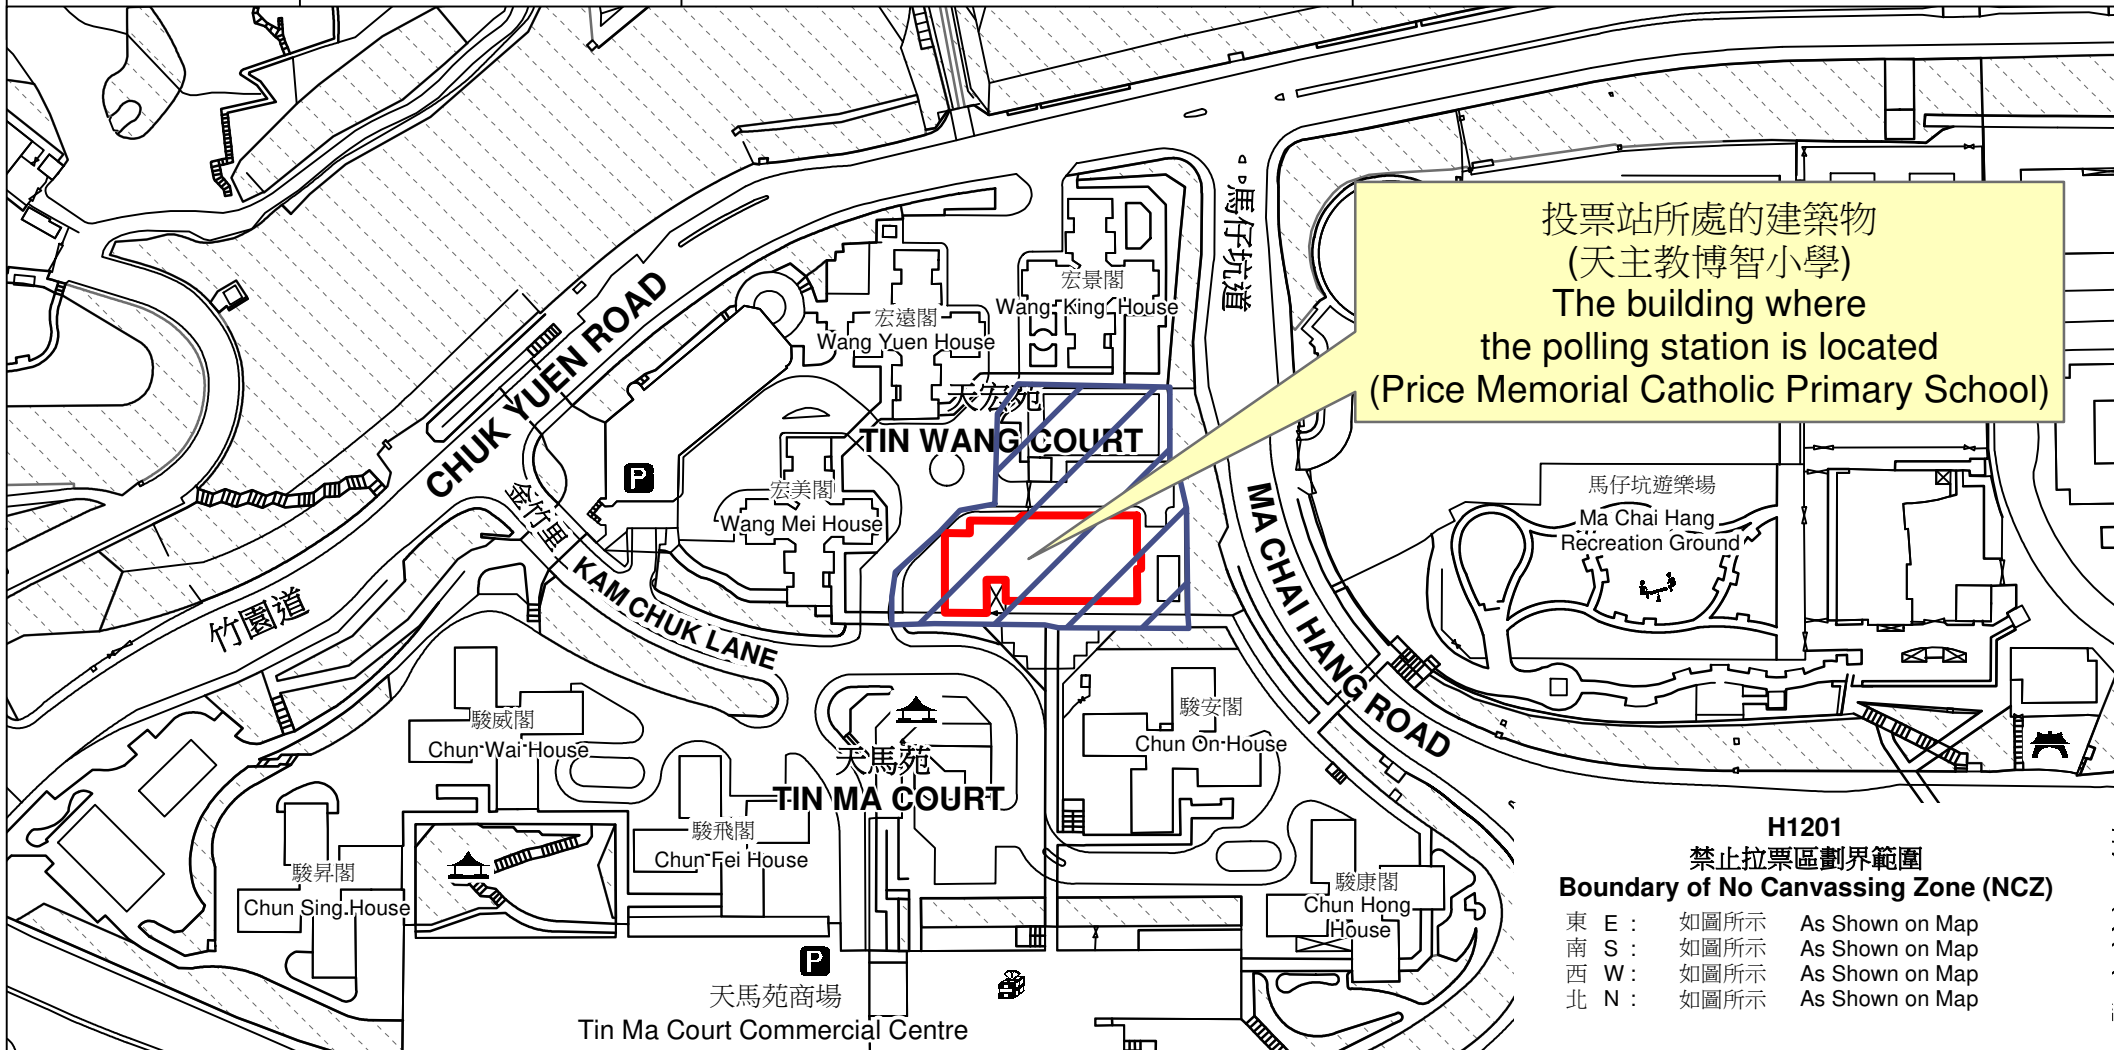

投票站位置圖和禁止拉票區 Polling Station - Location Plan & No Canvassing Zone

投票站編號 Polling Station Code	區議會名稱 Name of District Council	2023年區議會一般選舉區議會地方選區代號及名稱 Code & Name of District Council Geographical Constituency for 2023 District Council Ordinary Election	名稱及地址 Name & Address
H1201	黃大仙 WONG TAI SIN	H2 黃大仙西 WONG TAI SIN WEST	天主教博智小學 九龍黃大仙竹園道53號天馬苑天主教博智小學地下 Price Memorial Catholic Primary School G/F, Price Memorial Catholic Primary School, Tin Ma Court, 53 Chuk Yuen Road, Wong Tai Sin, Kowloon

H1201
禁止拉票區劃界範圍
Boundary of No Canvassing Zone (NCZ)

東 E :	如圖所示	As Shown on Map
南 S :	如圖所示	As Shown on Map
西 W :	如圖所示	As Shown on Map
北 N :	如圖所示	As Shown on Map

 禁止拉票區
No Canvassing Zone