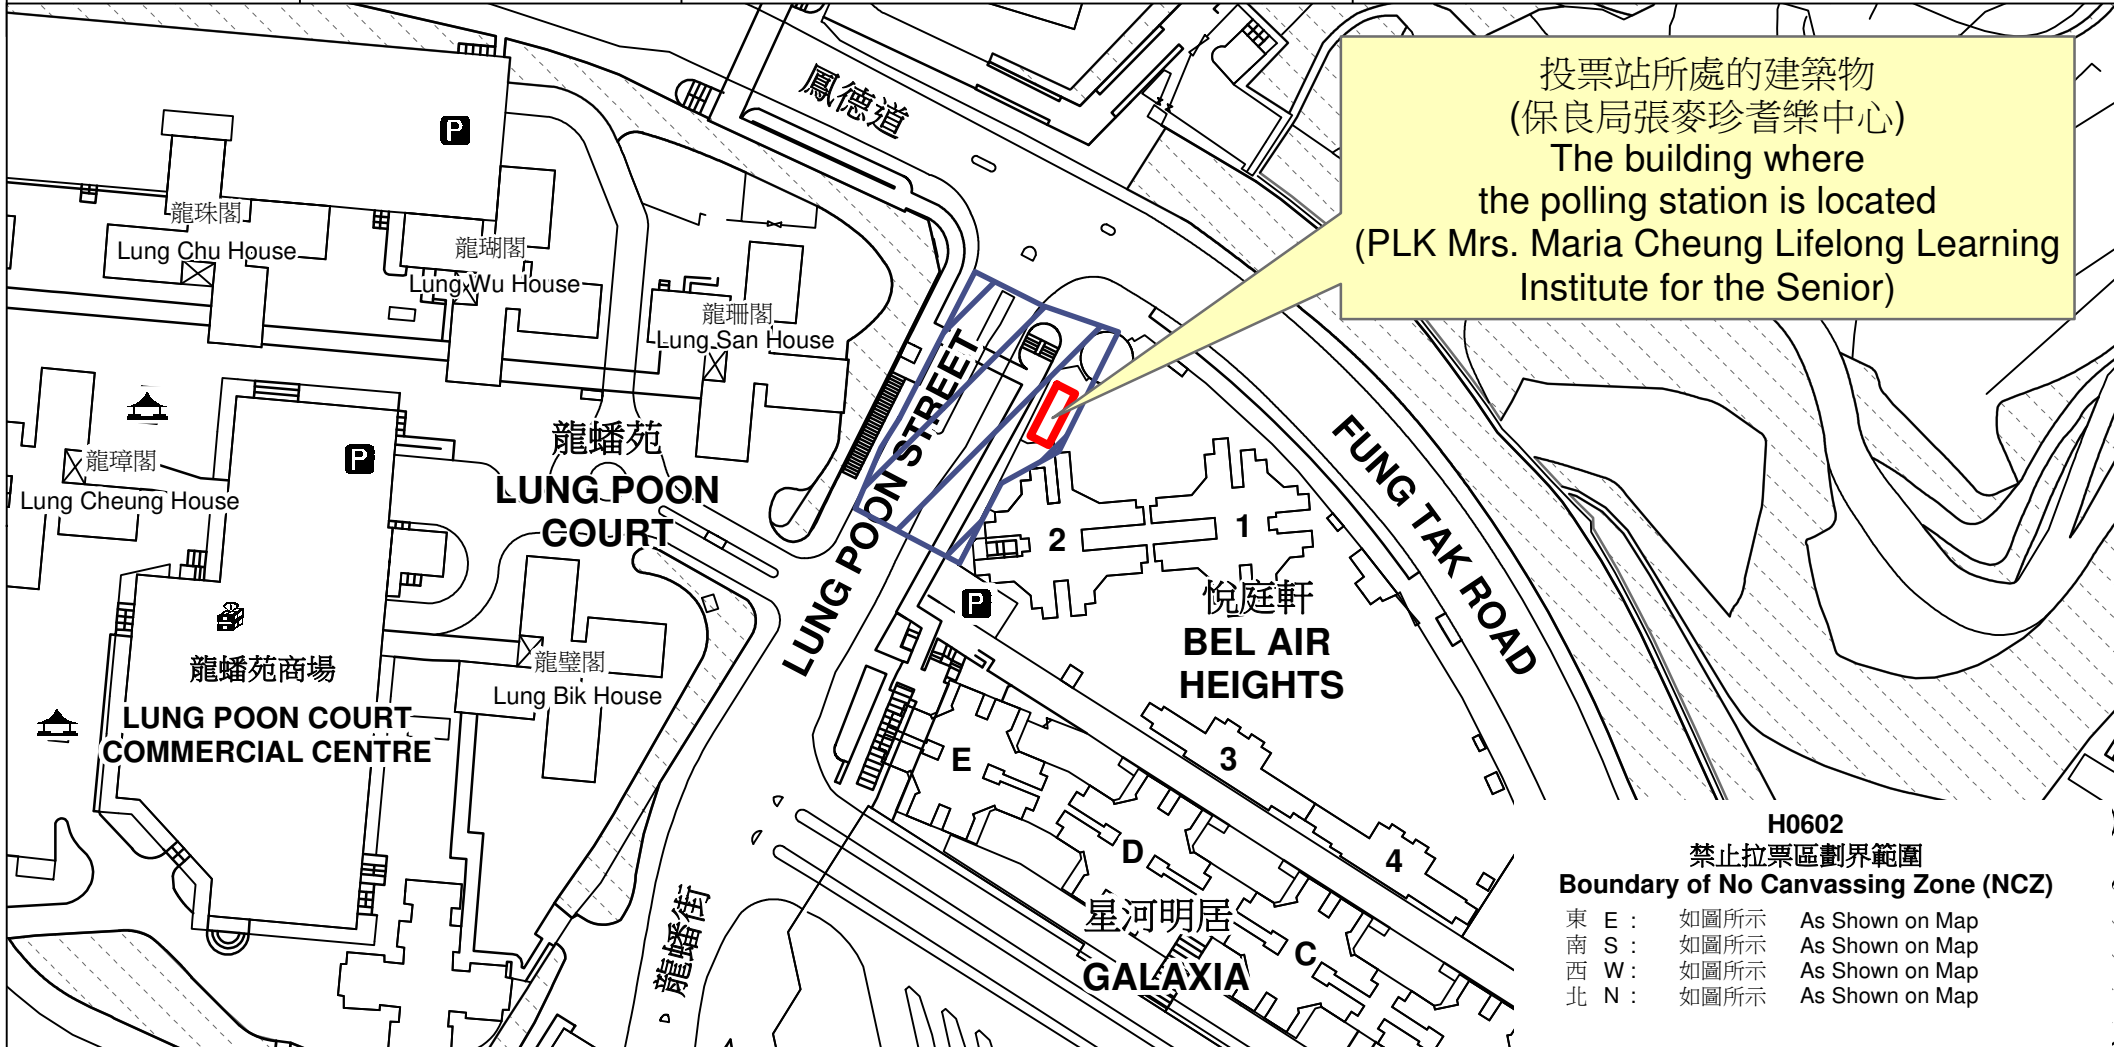

投票站位置圖和禁止拉票區 Polling Station - Location Plan & No Canvassing Zone

<p>投票站編號 Polling Station Code</p> <p><b>H0602</b></p>	<p>區議會名稱 Name of District Council</p> <p><b>黃大仙 WONG TAI SIN</b></p>	<p>2023年區議會一般選舉區議會地方選區代號及名稱 Code &amp; Name of District Council Geographical Constituency for 2023 District Council Ordinary Election</p> <p><b>H1 黃大仙東 WONG TAI SIN EAST</b></p>	<p>名稱及地址 Name &amp; Address</p> <p>保良局張麥珍耆樂中心 九龍鑽石山龍蟠街1號悅庭軒地下 <b>PLK Mrs. Maria Cheung Lifelong Learning Institute for the Senior</b> G/F, Bel Air Heights, 1 Lung Poon Street, Diamond Hill, Kowloon</p>
---	--	---	---

禁止拉票區  
No Canvassing Zone